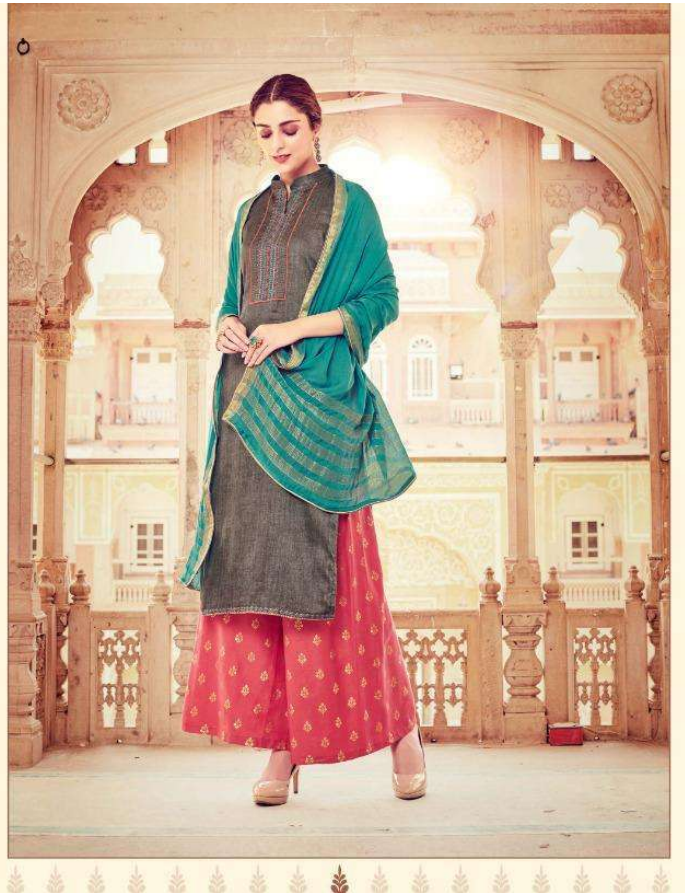

144 - 04

REPLACE YOUR OUT-OF-DATE WARDROBE WITH EXOTICALLY PATTERNED COLLECTION ANDED
MULTICOLORED DUPATTA ENHANCES FEMININE TOUCH TO YOUR PERSONALITY.

DRESS OF RED BRING OPILENCE BACK TO YOUR
SEASONS FRESHNESS. GIVE A GLAMOROUS TOUCH TO
YOUR PERSONALITY WITH A BLEND OF CHARMING HUES.