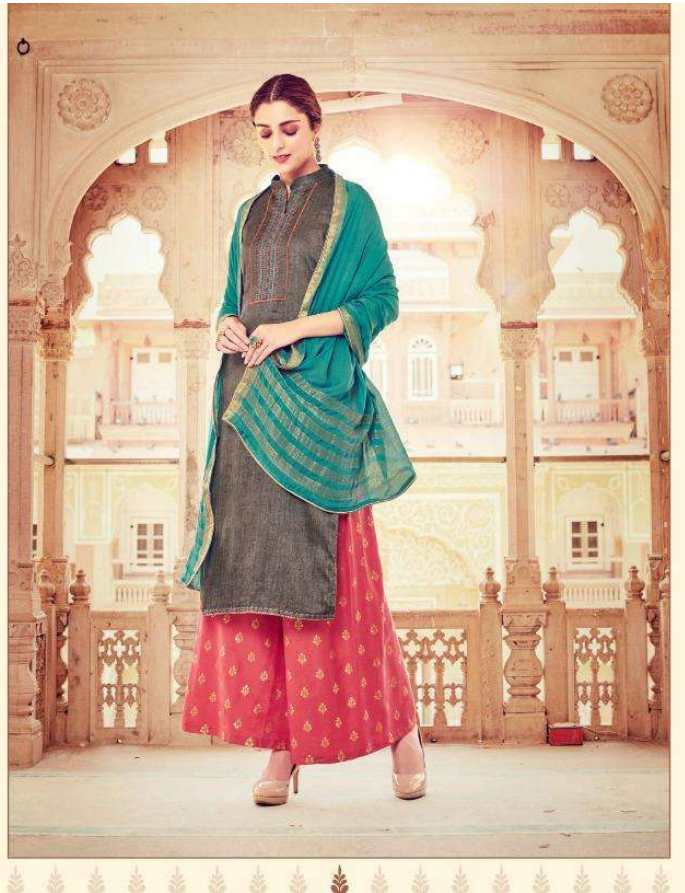

144 - 04

REPLACE YOUR OUT-OF-DATE WARDROBE WITH EXOTICALLY PATTERNED COLLECTION ANDED
MULTICOLORED DUPATTA ENHANCES FEMININE TOUCH TO YOUR PERSONALITY.

DRESS OF RED BRING OPILENCE BACK TO YOUR
SEASONS FRESHNESS GIVE A GLAMOROUS TOUCH TO
YOUR PERSONALITY WITH A BLEND OF CHARMING HUES.