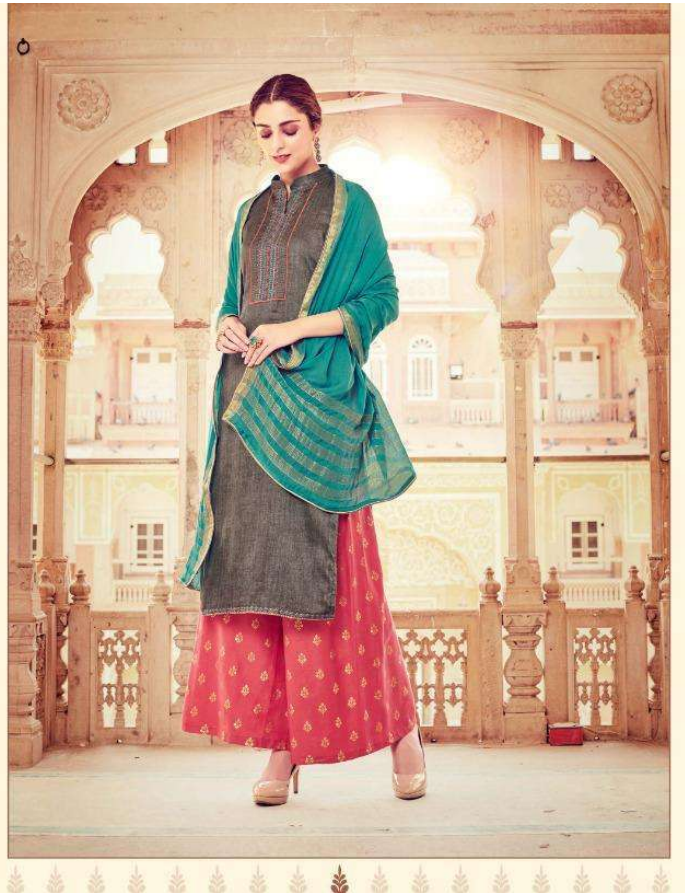

REPLACE YOUR OUT-OF-DATE WARDROBE WITH EXOTICALLY PATTERNED COLLECTION ANDED MULTICOLORED DUPATTA ENHANCES FEMININE TOUCH TO YOUR PERSONALITY.

DRESS OF RED BRING OPILENCE BACK TO YOUR
SEASONS FRESHNESS. GIVE A GLAMOROUS TOUCH TO
YOUR PERSONALITY WITH A BLEND OF CHARMING HUES.