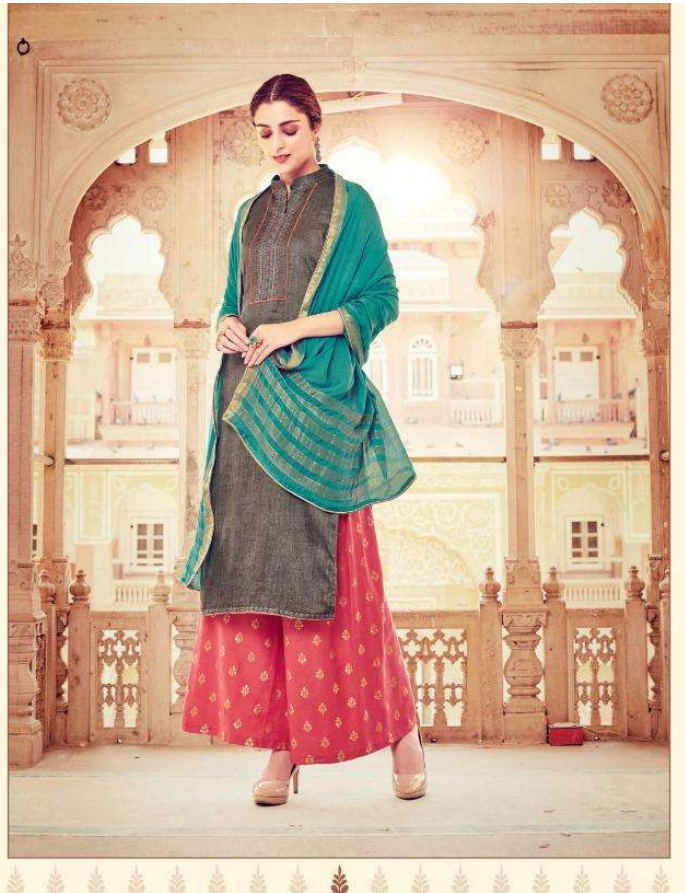

UNLIMITED TEMPTATION TO BRIGHTEN UP YOUR LOOK
WITH AN ARRAY OF FLORAL PRINT THAT WILL TAKE
YOU THROUGH THE SEASON IN STYLE.

144 007

REPLACE YOUR OUT-OF-DATE WARDROBE WITH EXOTICALLY PATTERNED COLLECTION ANDED
MULTICOLORED DUPATTA ENHANCES FEMININE TOUCH TO YOUR PERSONALITY.

DRESS OF RED BRING OPILENCE BACK TO YOUR
SEASONS FRESHNESS. GIVE A GLAMOROUS TOUCH TO
YOUR PERSONALITY WITH A BLEND OF CHARMING HUES.