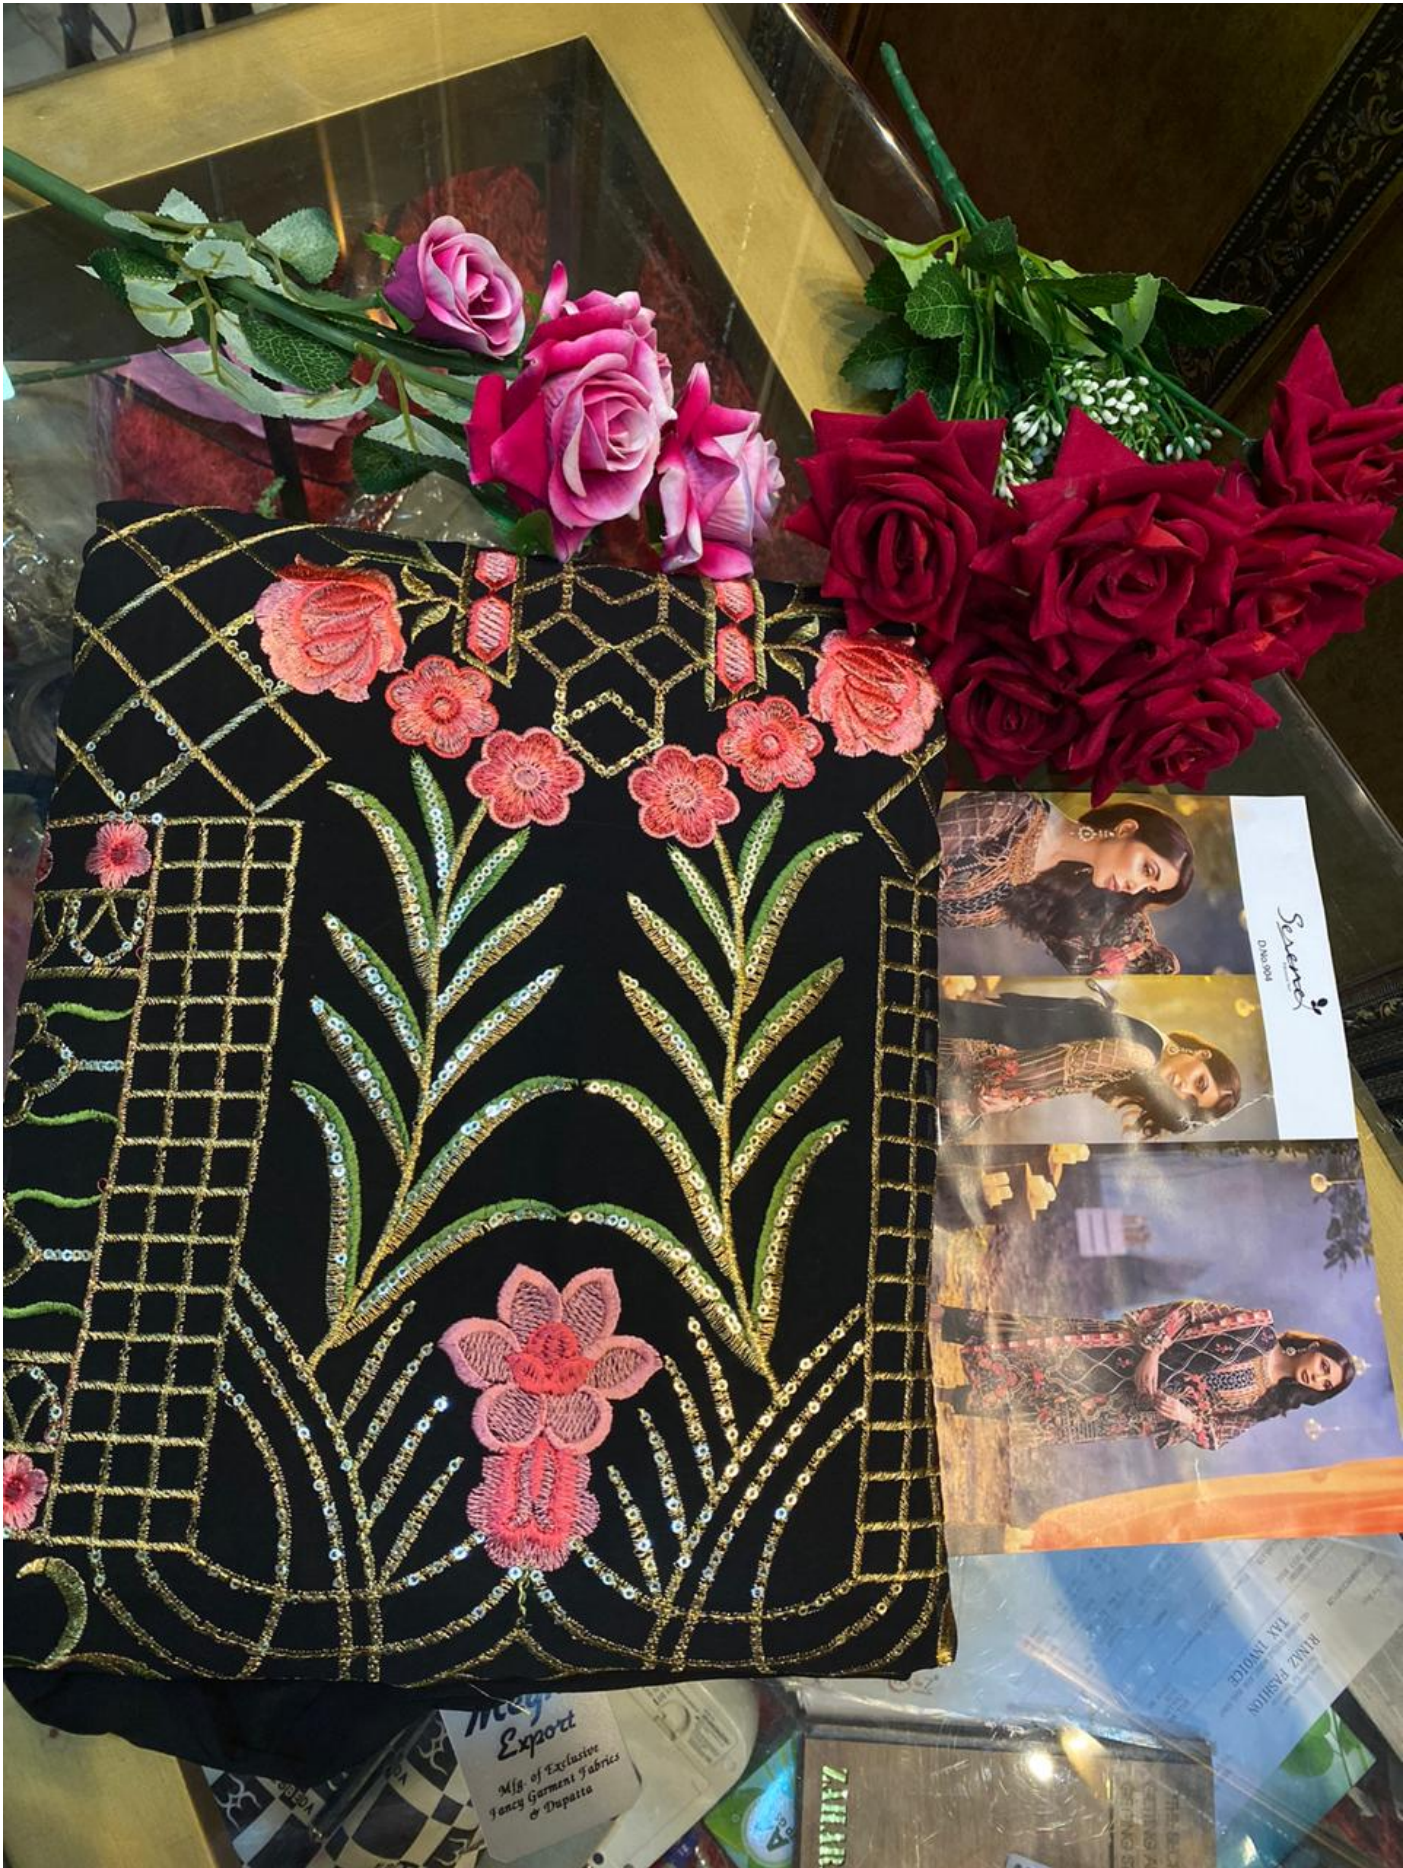

Maya Export
Mfg. of Exclusive
Fancy Garment Fabrics
& Dupatta