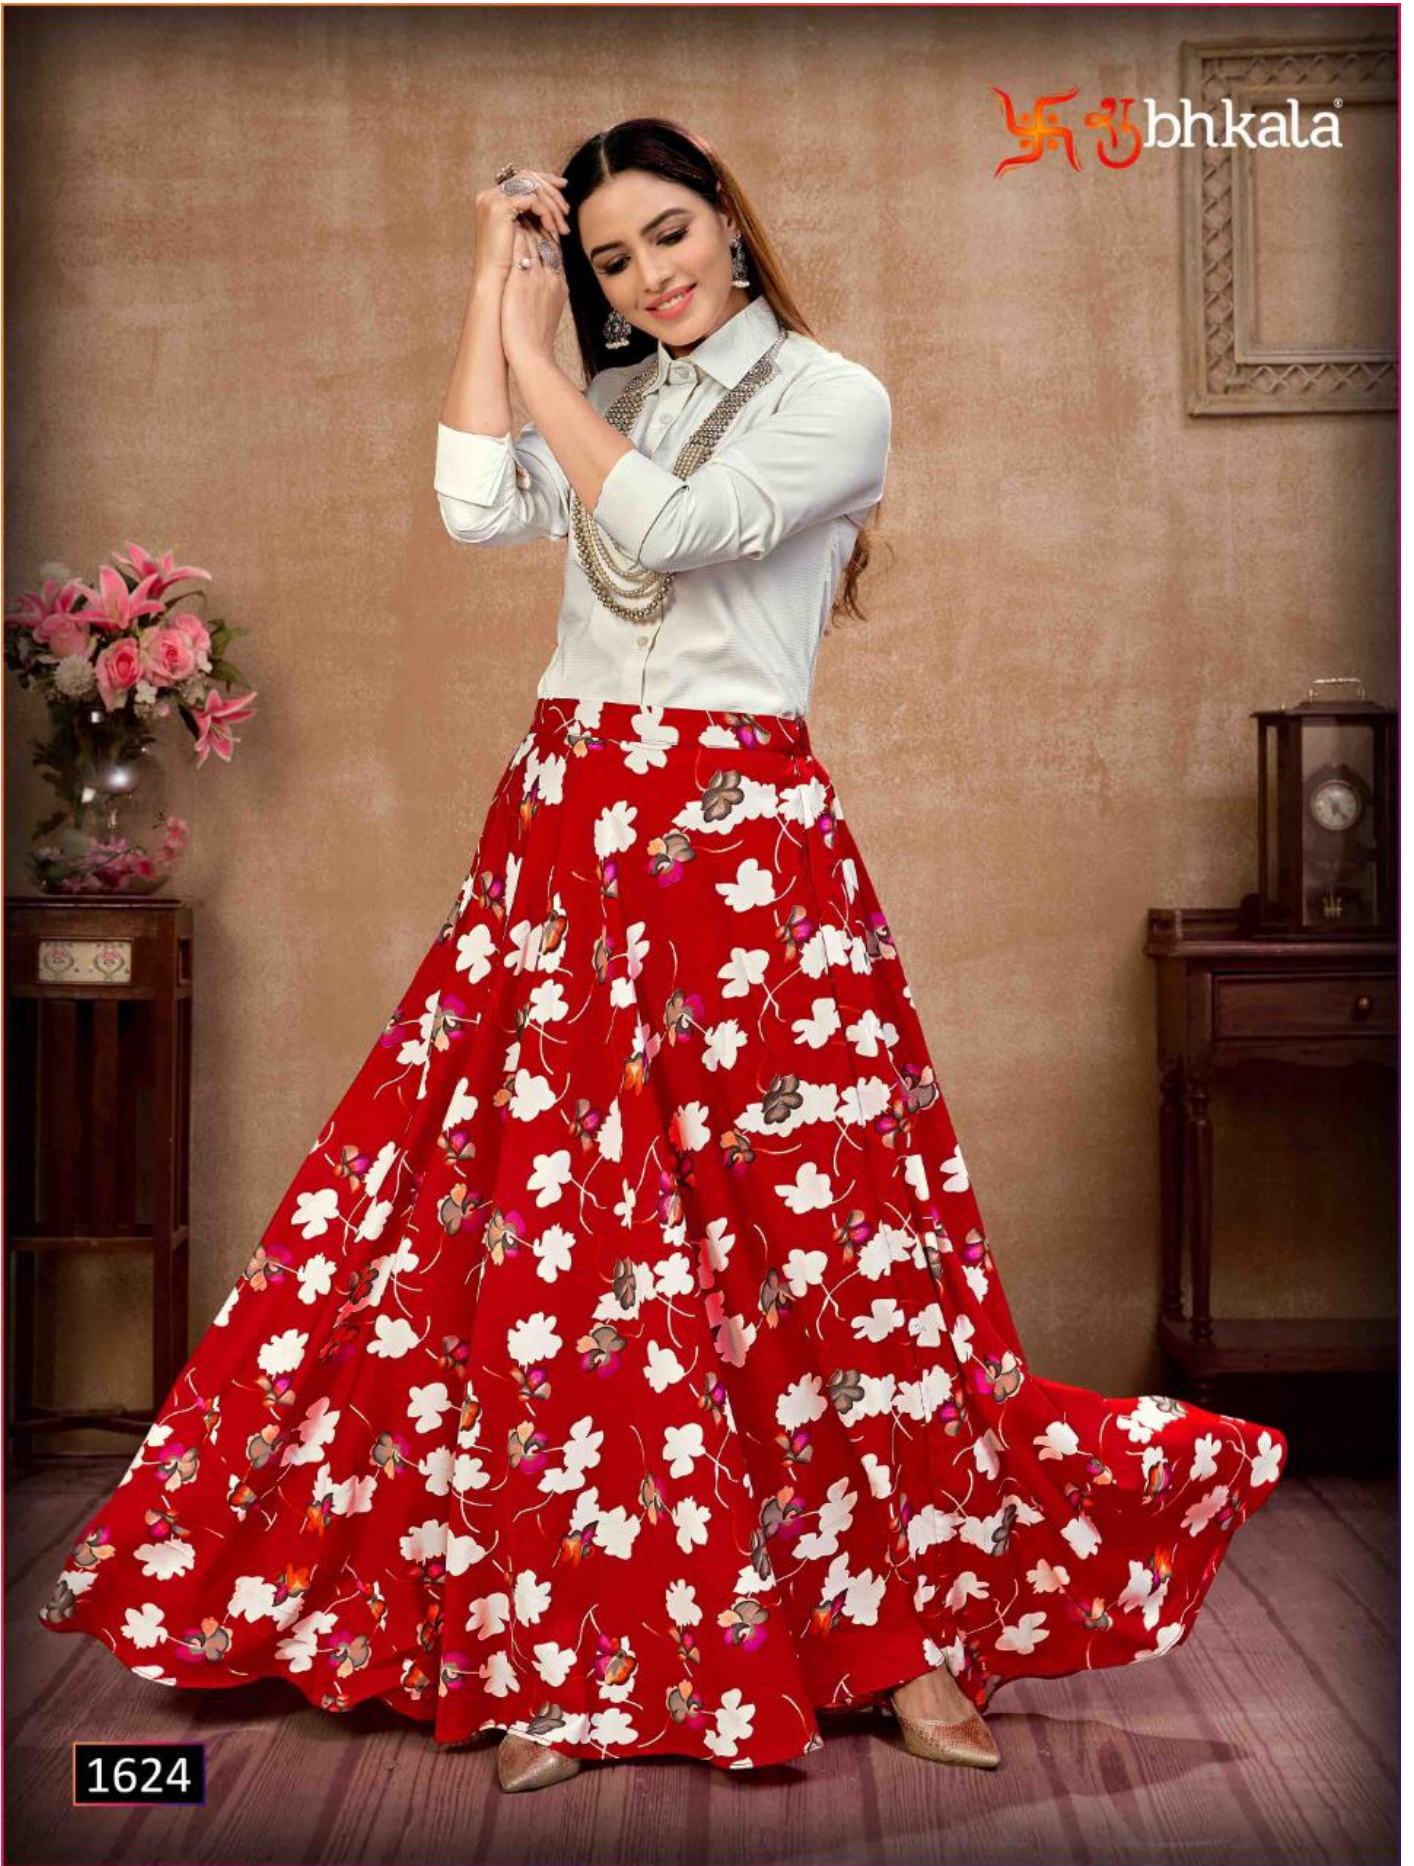

Frill & Flare
Vol. 4

1624

Frill & Flare Vol. 4

SKU CODE	Color	Top & Bottom Fabric	Top Work	Skirt Work	TOP Size (M)		Bottom Size (M)		TOP Size (XL)		Bottom Size (XL)		Occasion	Weight
					Chest	Waist	Length	Flair	Chest	Waist	Length	Flair		
1621	Navy Blue - Pink	Silk	-	Printed	Chest	36"	Waist	28" to 36"	Chest	42"	Waist	36" to 44"	DAILY & OCCASION WEAR	0.5 KG
					Waist	30"	Length	42"	Waist	38"	Length	42"		
					Length	19"	Flair	4 MTR	Length	19"	Flair	4 MTR		
1622	Navy Blue	Silk	-	Printed	Chest	36"	Waist	28" to 36"	Chest	42"	Waist	36" to 44"	DAILY & OCCASION WEAR	0.5 KG
					Waist	30"	Length	42"	Waist	38"	Length	42"		
					Length	19"	Flair	4 MTR	Length	19"	Flair	4 MTR		
1623	White - Navy Blue	Silk	-	Printed	Chest	36"	Waist	28" to 36"	Chest	42"	Waist	36" to 44"	DAILY & OCCASION WEAR	0.5 KG
					Waist	30"	Length	42"	Waist	38"	Length	42"		
					Length	19"	Flair	4 MTR	Length	19"	Flair	4 MTR		
1624	White - Red	Silk	-	Printed	Chest	36"	Waist	28" to 36"	Chest	42"	Waist	36" to 44"	DAILY & OCCASION WEAR	0.5 KG
					Waist	30"	Length	42"	Waist	38"	Length	42"		
					Length	19"	Flair	4 MTR	Length	19"	Flair	4 MTR		

Skirt Comes With Elastic Bend On Waist, It Can Be Stretchable From 28" To 36" in M Size and 36" To 44" in XL Size.
 CAN-CAN NOT Available.