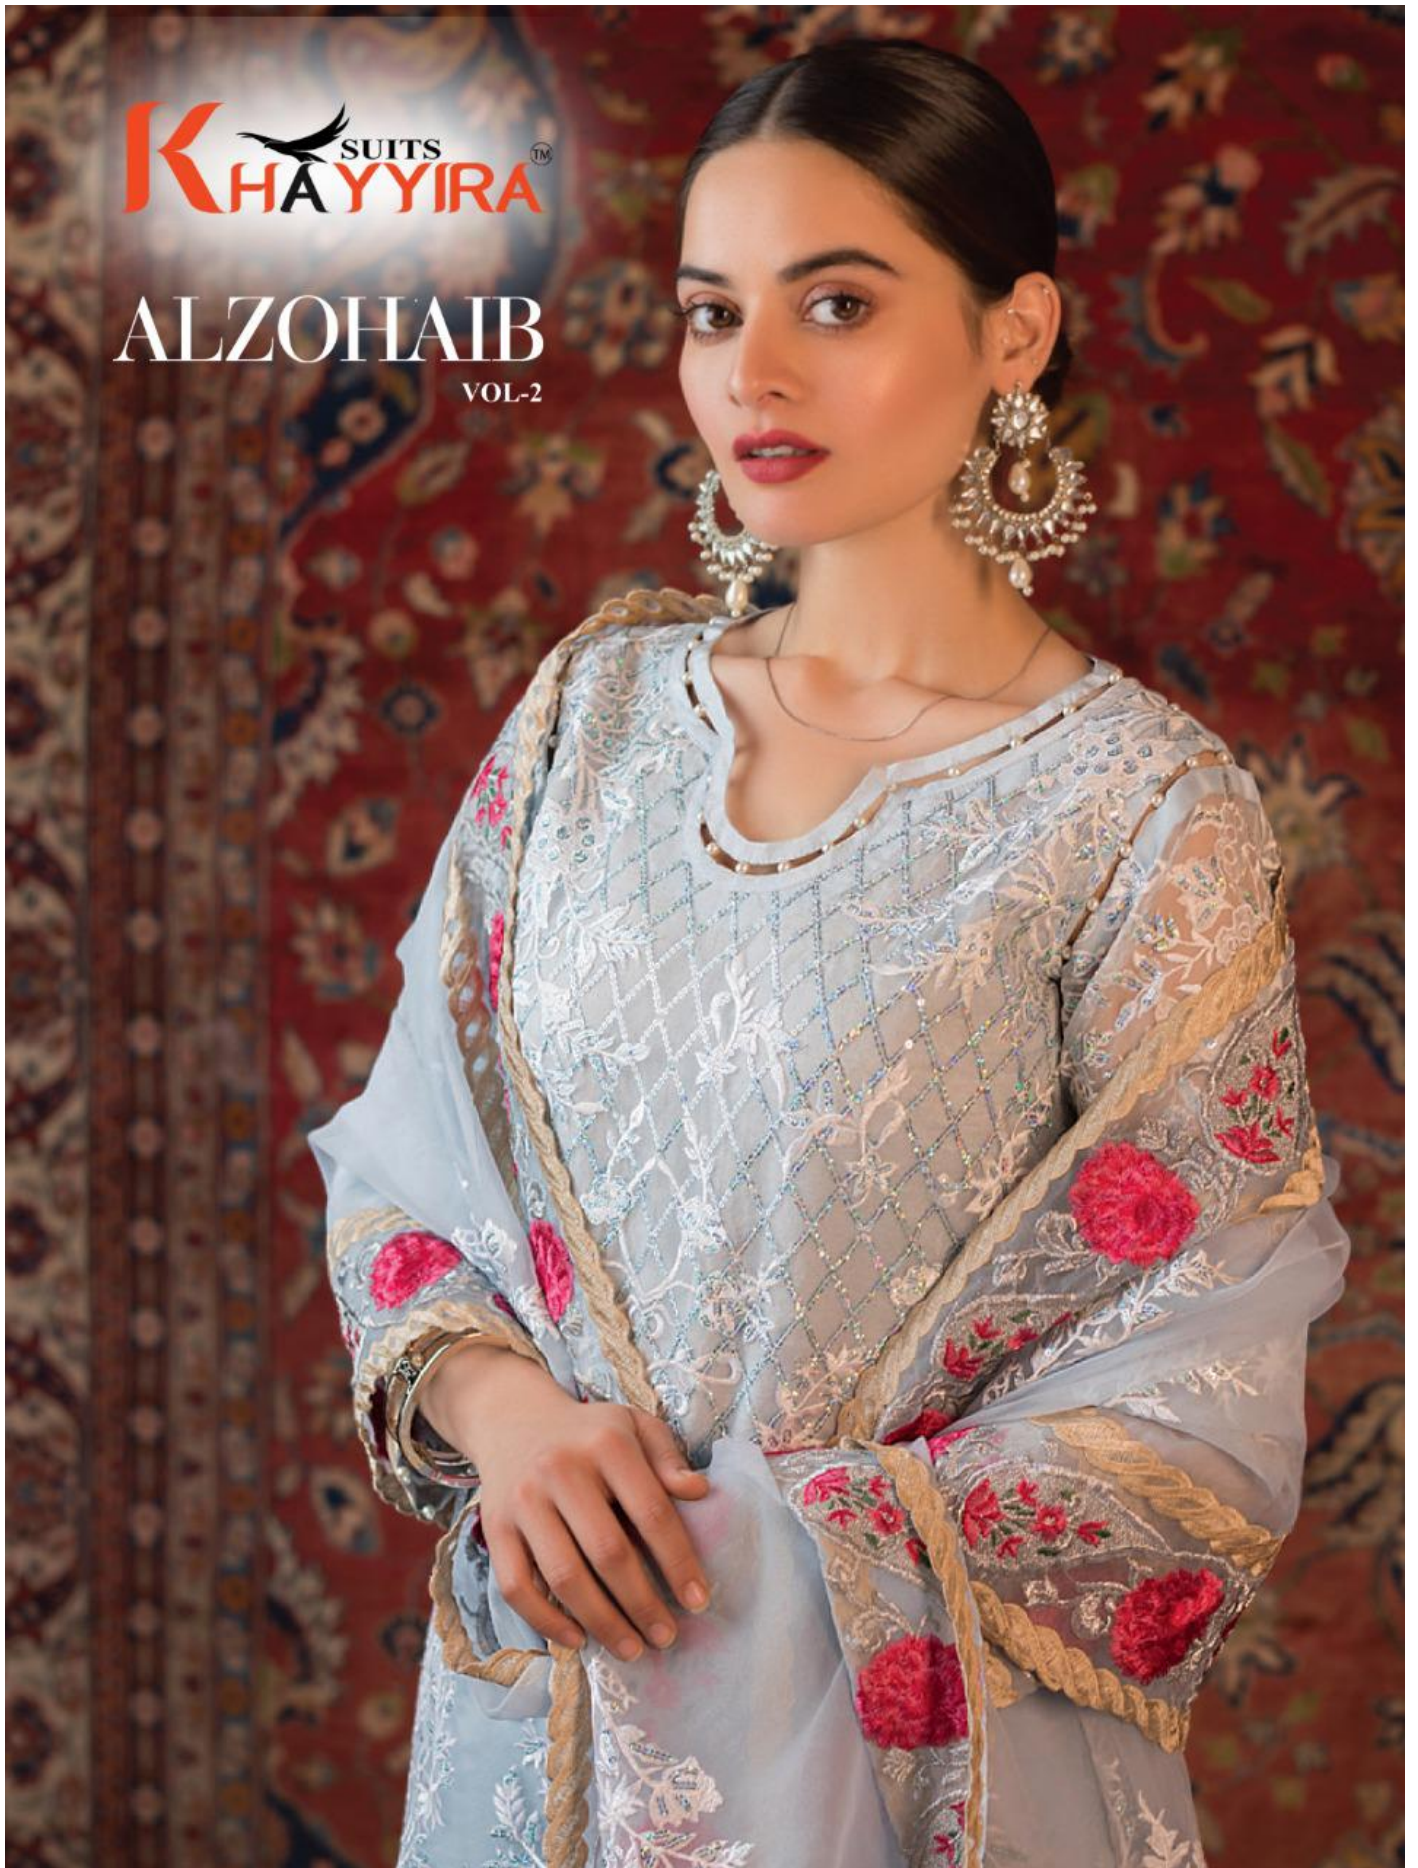

K SUITS
HAYYIRA™

ALZOHAB
VOL-2

K SUITS
HAYYIRA
D.NO.1098

TOP - FOX GEORGETTE HEAVY EMBROIDERED WITH ACCESSORIES
INNER- DULL SHANTOON
BOTTOM - DULL SHANTOON WITH PATCH EMBROIDRED
DUPATTA - BUTTERFLY NET HEAVY EMBROIDRED

TOP - FOX GEORGETTE HEAVY EMBROIDERED
INNER- DULL SHANTOON
BOTTOM - DULL SHANTOON WITH PATCH EMBROIDRED
DUPATTA - ORGANZA HEAVY EMBROIDRED WITH LACE