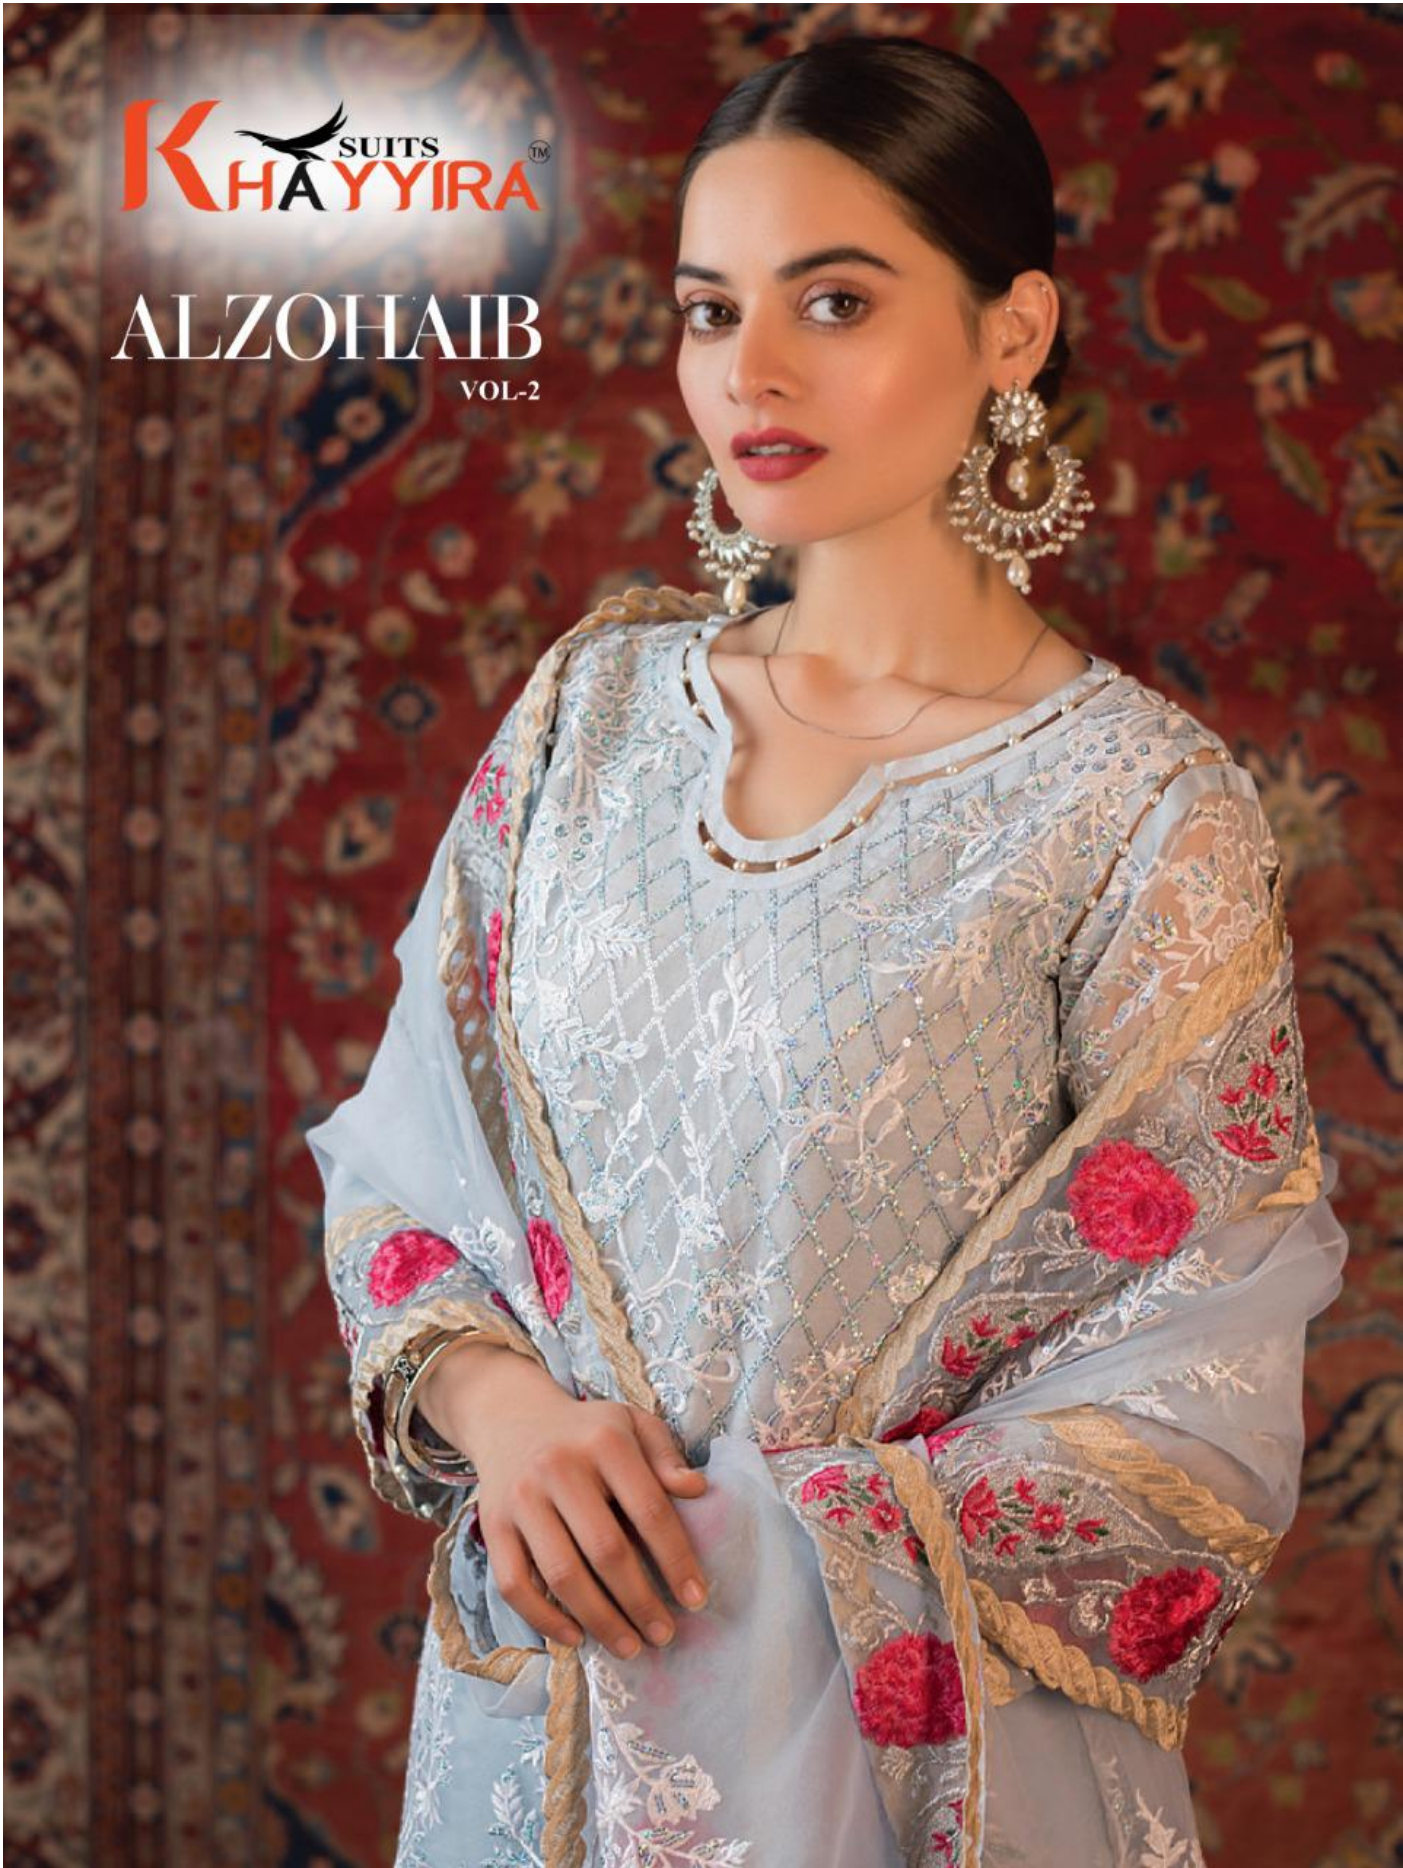

**K** SUITS  
**HAYYIRA**™

**ALZOHAB**  
VOL-2

**K** SUITS  
**HAYYIRA**  
D.NO.1098

TOP - FOX GEORGETTE HEAVY EMBROIDERED WITH ACCESSORIES  
INNER- DULL SHANTOON  
BOTTOM - DULL SHANTOON WITH PATCH EMBROIDRED  
DUPATTA - BUTTERFLY NET HEAVY EMBROIDRED

TOP - FOX GEORGETTE HEAVY EMBROIDERED  
INNER- DULL SHANTOON  
BOTTOM - DULL SHANTOON WITH PATCH EMBROIDRED  
DUPATTA - ORGANZA HEAVY EMBROIDRED WITH LACE