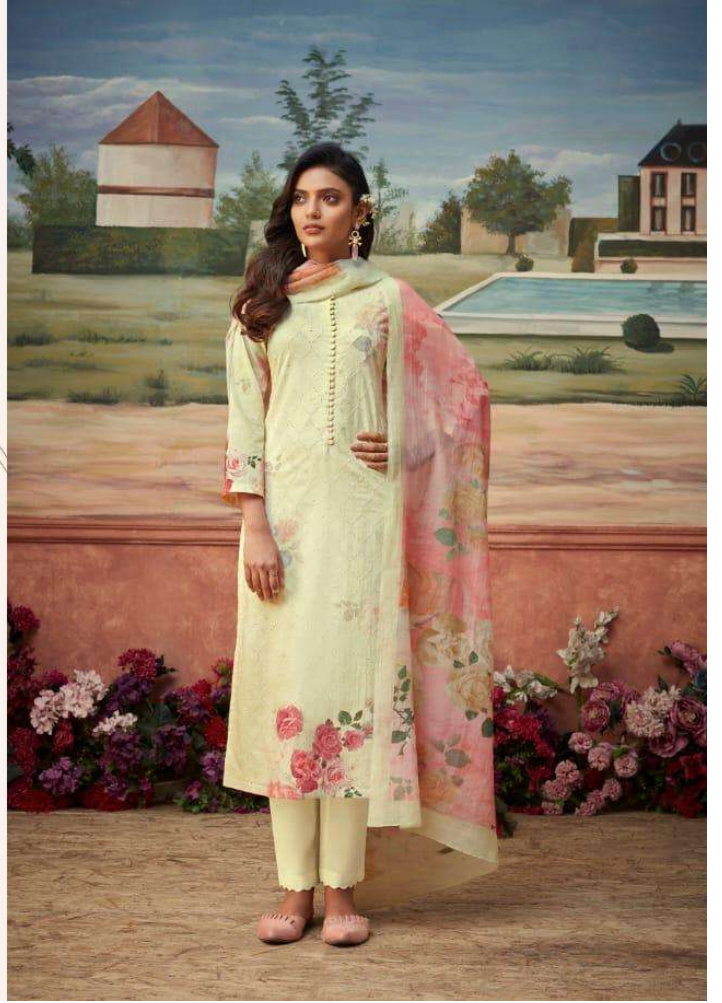

SARG®

Floral Bella • 229

FLORAL BELLA

RATE LIST

H S N CODE - 5208

DESIGN NO

229 - 265

237 - 224

235 - 218

262 - 275

214 - 210

DESCRIPTION

TOP - CAMBRIC COMB EMBROIDERY FRONT DIGITAL PRINT
WITH CAMBRIC COMB BACK SELEVE DIGIAL PRINT WITH HAND WORK

BOTTOM - CAMBRIC COMB

DUPATTA - PURE BEMBER COTTON DIGITAL PRINTED