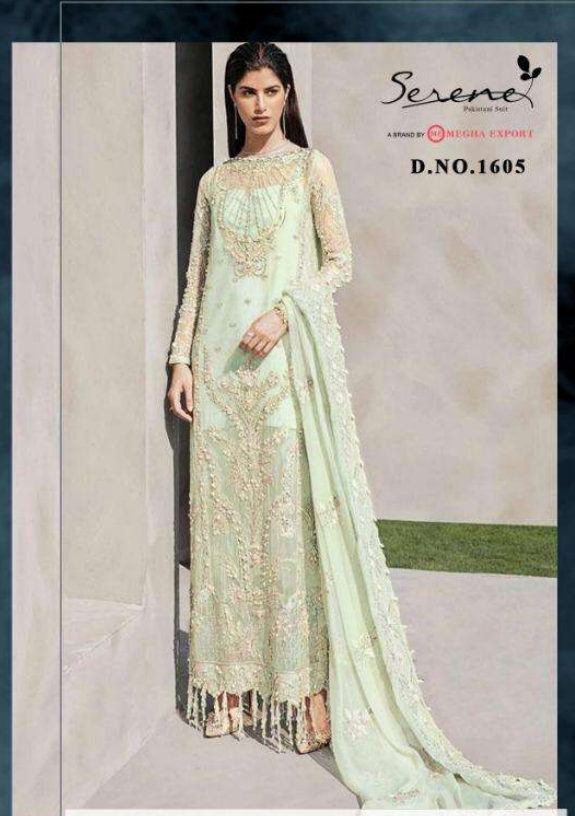

*Serene*  
Fashion House

A BRAND BY  SERENE FASHION

**D.NO.1603**

**TOP - FOX GEORGETTE WITH HEAVY EMBROIDERY WORK**  
**BOTTOM +INNER- DULL SHANTOON**  
**DUPATTA - NAZNEEN WITH WORK**

*Serene*  
A BRAND BY  
D.NO.1602

TOP - FOX GEORGETTE WITH HEAVY EMBROIDERY WORK  
BOTTOM - DULL SHANTOON WITH PATCH WORK  
INNER- DULL SHANTOON  
DUPATTA - NAZNEEN WITH WORK

TOP - FOX GEORGETTE WITH HEAVY EMBROIDERY WORK  
BOTTOM +INNER- DULL SHANTOON  
DUPATTA - NAZNEEN WITH HEAVY EMBROIDERY

TOP - FOX GEORGETTE WITH HEAVY EMBROIDERY WORK  
BOTTOM +INNER- DULL SHANTOON  
DUPATTA - NAZNEEN WITH HEAVY EMBROIDERY

Serene  
Pakistani Suits  
A BRAND BY MEGHA EXPORT