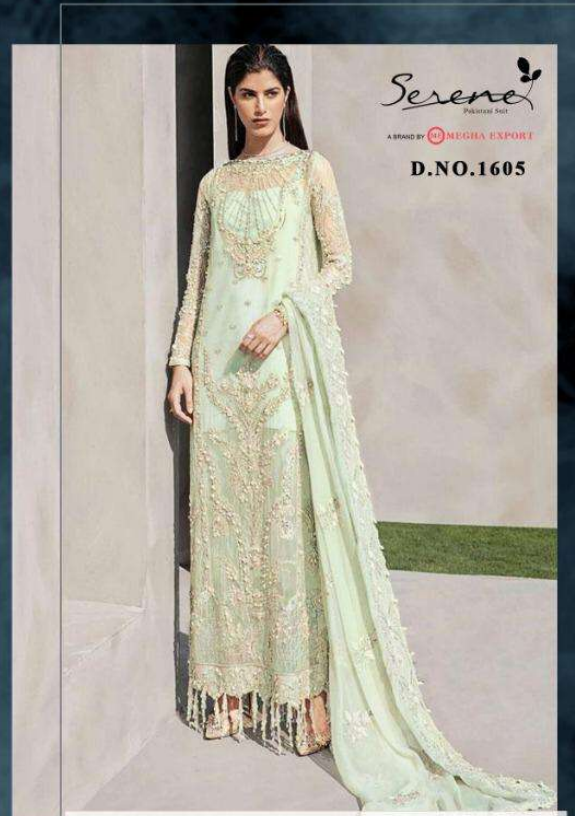

Serene
Pakistani Style

A BRAND BY MUGHA EXPORT

D.NO.1601

TOP - FOX GEORGETTE WITH HEAVY EMBROIDERY WORK
BOTTOM +INNER- DULL SHANTOON
DUPATTA - NAZNEEN WITH WORK

TOP - FOX GEORGETTE WITH HEAVY EMBROIDERY WORK
BOTTOM +INNER- DULL SHANTOON
DUPATTA - NAZNEEN WITH WORK

TOP - FOX GEORGETTE WITH HEAVY EMBROIDERY WORK
BOTTOM - DULL SHANTOON WITH PATCH WORK
INNER- DULL SHANTOON
DUPATTA - NAZNEEN WITH WORK

TOP - FOX GEORGETTE WITH HEAVY EMBROIDERY WORK
BOTTOM +INNER- DULL SHANTOON
DUPATTA - NAZNEEN WITH HEAVY EMBROIDERY

TOP - FOX GEORGETTE WITH HEAVY EMBROIDERY WORK
BOTTOM +INNER- DULL SHANTOON
DUPATTA - NAZNEEN WITH HEAVY EMBROIDERY

Serene
Pakistani Suits

A BRAND BY MEGHA EXPORT

REIGN