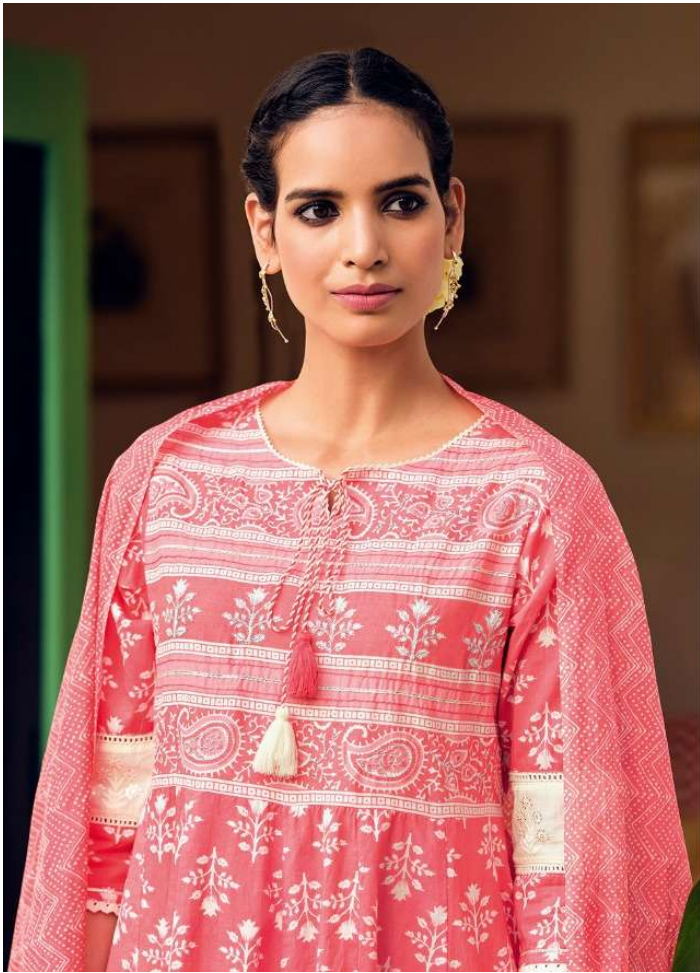

KASAK

CLASSIC STYLES WITH LUXURIOUS SOFT FABRICS ARE HIGHLIGHTED BY REFINED AND FEMININE DETAILS

THIS TRADITIONAL HUE GETS A WHOLE NEW LOOK

Nitya
pura

CODE:101

Nitya

CODE:102

CODE:103

KASAK

CLASSIC STYLES WITH LUXURIOUS SOFT FABRICS ARE HIGHLIGHTED BY REFINED AND FEMININE DETAILS

TOP : COTTON PRINT WITH HAND WORK

DUPATTA : COTTON PRINT

BOTTOM : COTTON PRINT

SIZE : M L XL XXL

THIS TRADITIONAL HUE GETS A WHOLE NEW LOOK