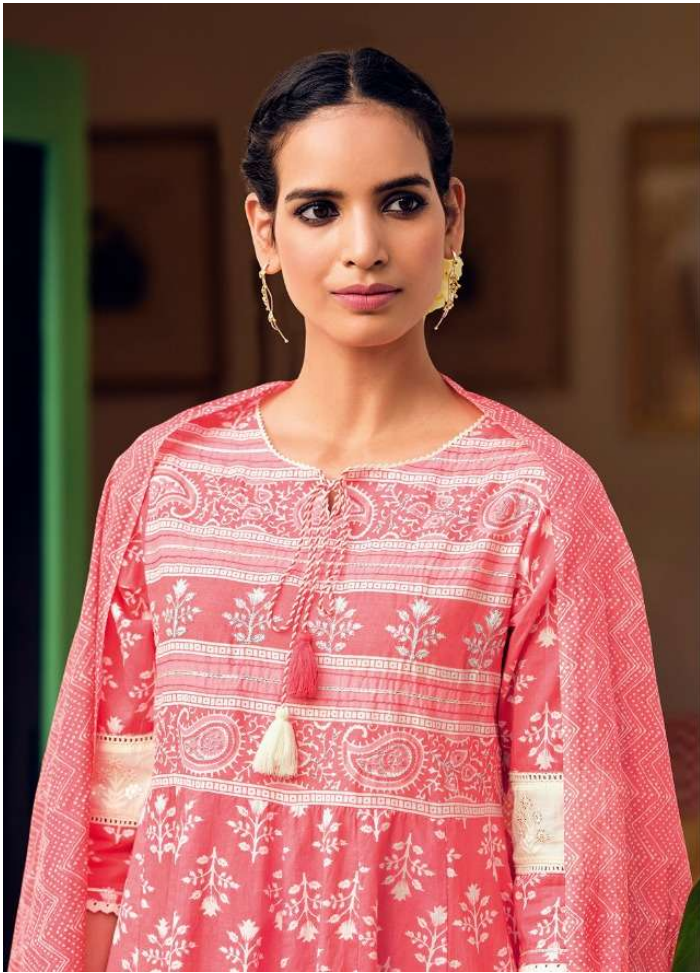

KASAK

CLASSIC STYLES WITH LUXURIOUS SOFT FABRICS ARE HIGHLIGHTED BY REFINED AND FEMININE DETAILS

THIS TRADITIONAL HUE GETS A WHOLE NEW LOOK

Nitya
pura

CODE:101

Nitya

CODE:102

CODE:101

ELEGANCE & SOPHISTICATED CREATE A CHARMING SYMPHONY

KASAK

CLASSIC STYLES WITH LUXURIOUS SOFT FABRICS ARE HIGHLIGHTED BY REFINED AND FEMININE DETAILS

TOP : COTTON PRINT WITH HAND WORK

DUPATTA : COTTON PRINT

BOTTOM : COTTON PRINT

SIZE : M L XL XXL

THIS TRADITIONAL HUE GETS A WHOLE NEW LOOK