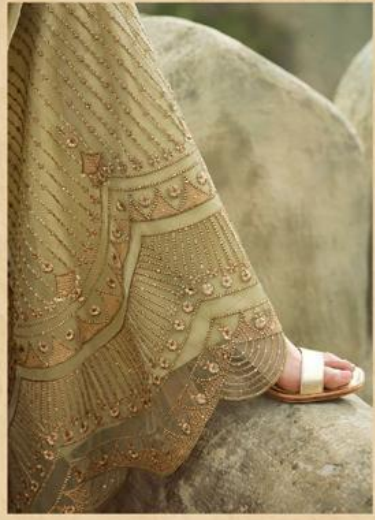

STMAR®
•15050•
— — —

Elegant ✨ Radiance