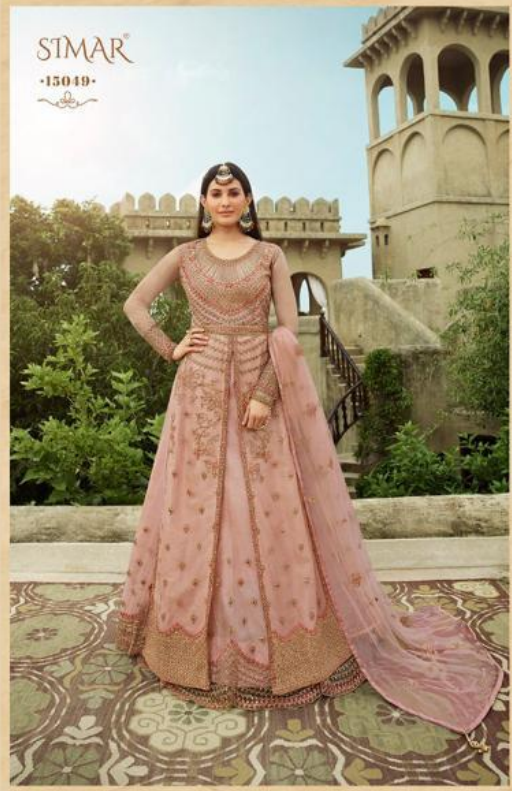

Luscious*philosophy