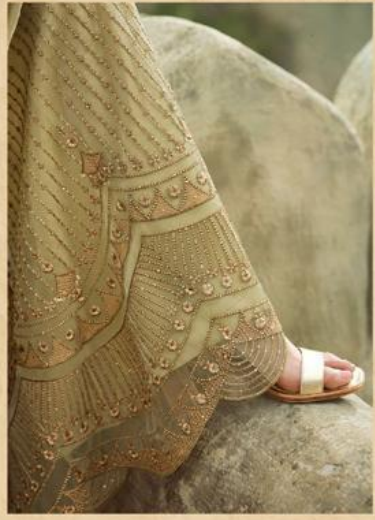

STMAR®
•15050•
— — —

Elegant ✦ Radiance