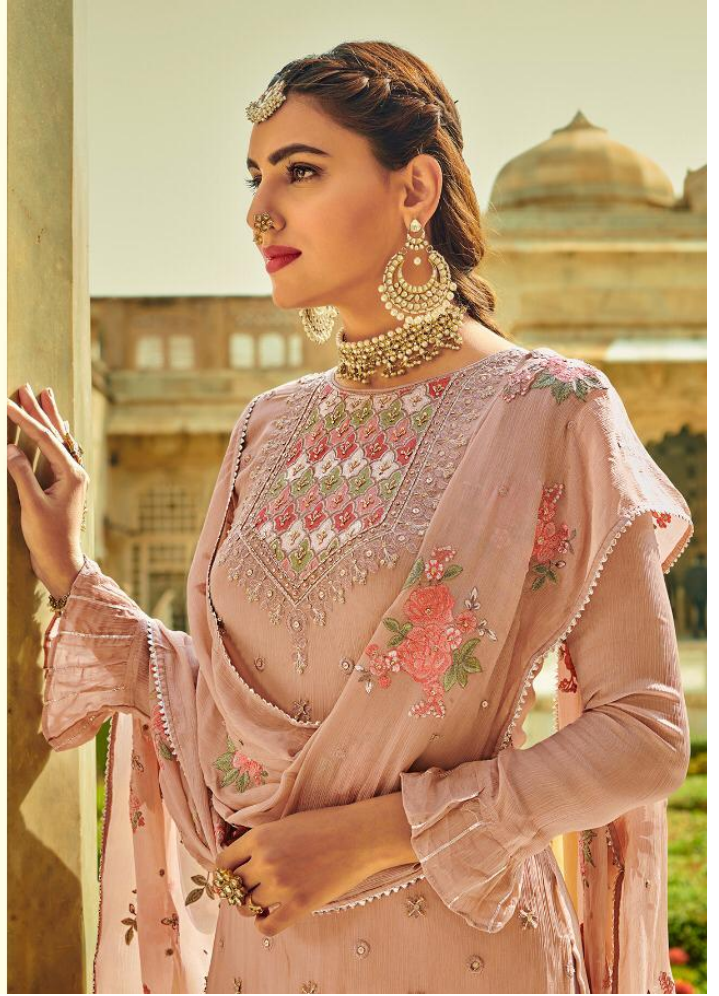

# ASHPREET

Vol-2

 eba lifestyle  
1242

1242

1243

eba lifestyle

f Eba western kurii  
Gmail:- ebalifestyle@gmail.com

A PRODUCT BY ARWIN FASHION SURAT