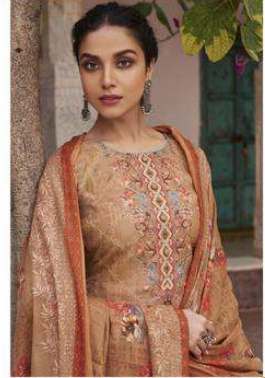

MASAKALI

100% PREMIUM SATIN DIGITAL PRINT
WITH EXCLUSIVE HEAVY AARI WORK
WITH DIGITAL PRINT LAWN DIGITAL
MUL-MUL DUPATTA

ممتاز آرٹس
MUMTAZ ARTS
Style & Elegance

Masakati-6006

Stylish elegance

ممتاز آرٹس
MUMTAZ ARTS
Purveyors of Elegance