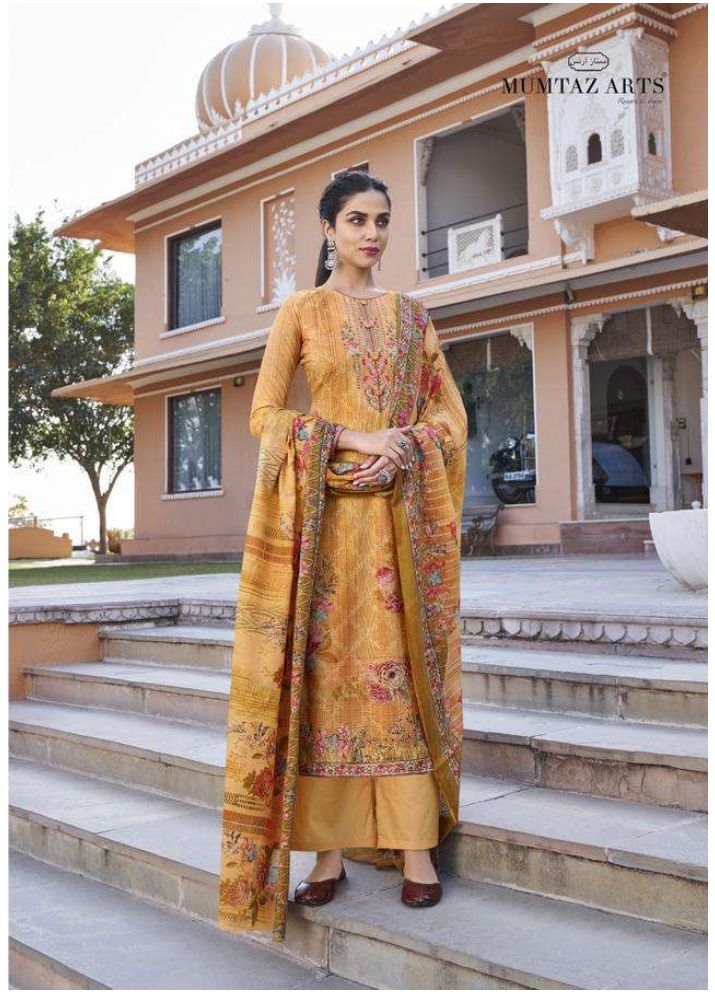

MUMTAZ ARTS
Punjab, India