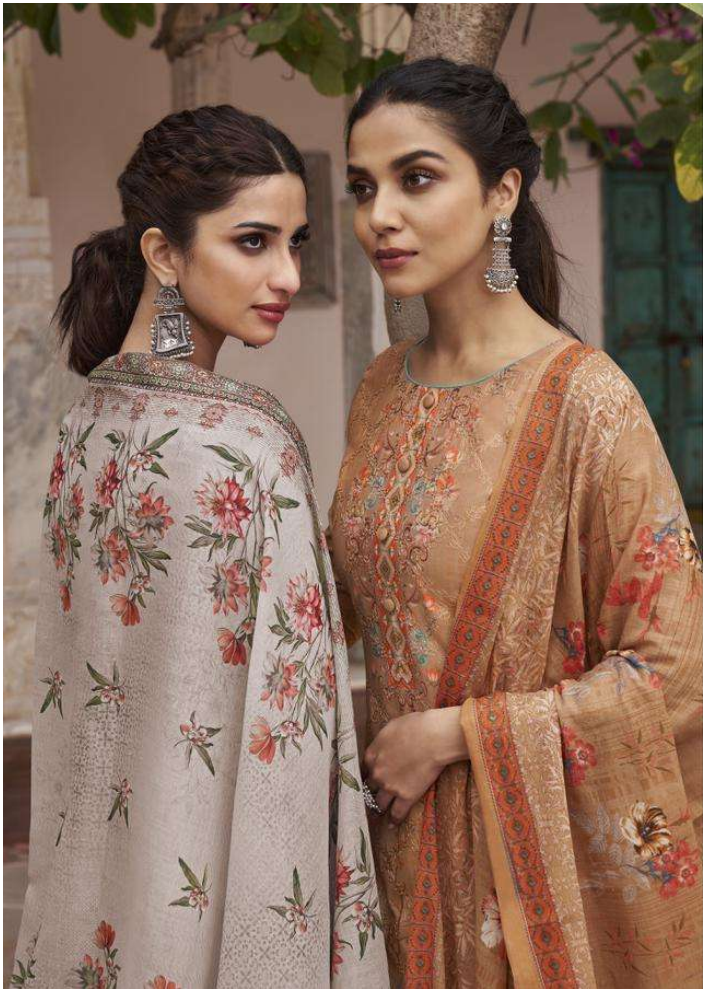

ممتاز آرٹس
MUMTAZ ARTS
Purveyors of Elegance

Celebrate in style

www.mumtazararts.com