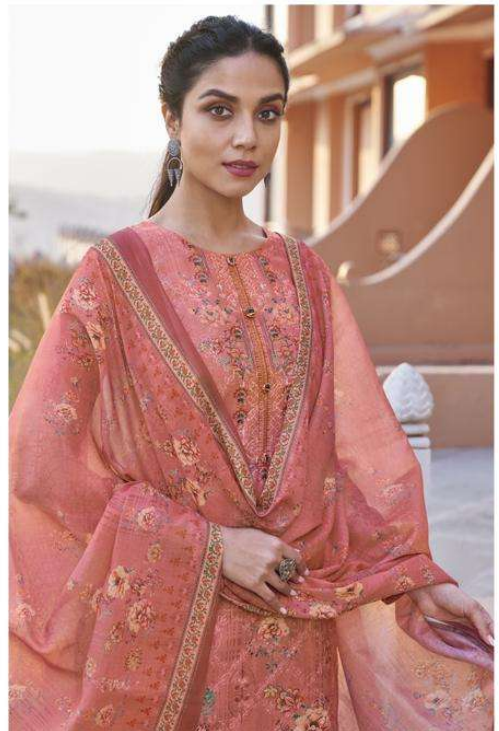

ممتاز آرٹس
MUMTAZ ARTS
Purveyors of Fashion