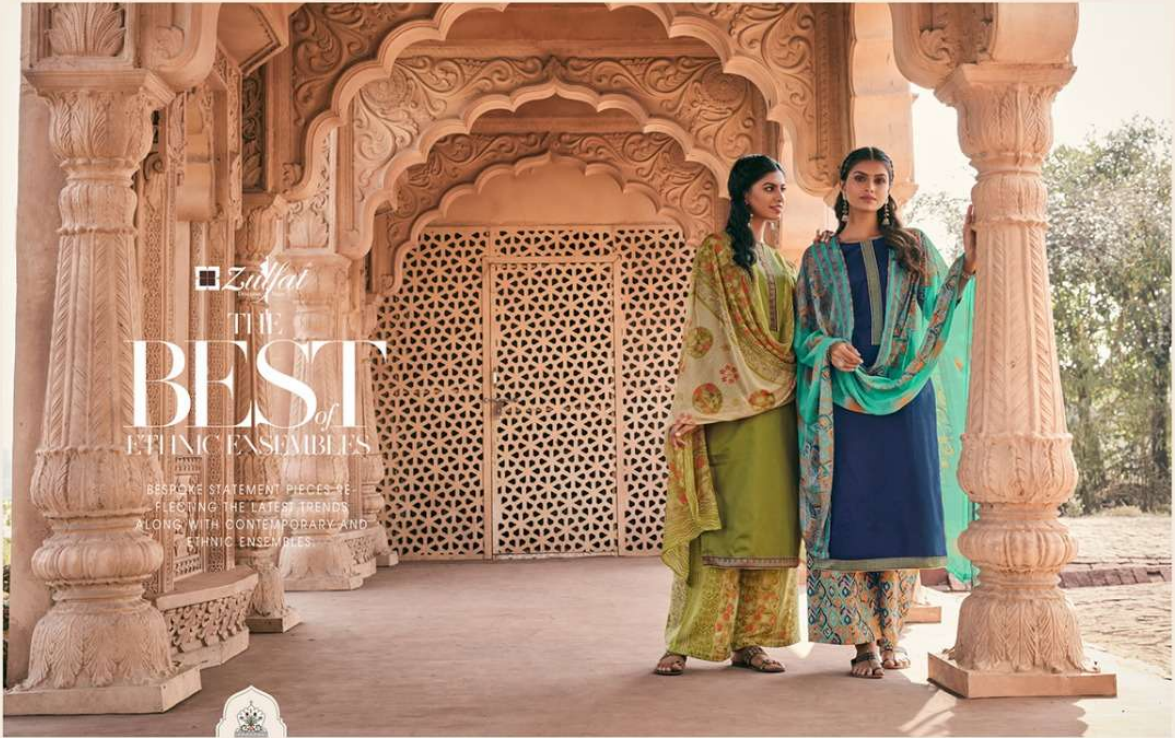

Zulfat

338-001

ADD A LITTLE TOUCH OF SPLASH AND SHINE TO LIFE

Zulfat

338-001

ADD A LITTLE TOUCH OF SPLASH AND SHINE TO LIFE

Zaffar
THE
BEST
of
ETHNIC ENSEMBLES

Bespoke statement pieces reflecting the latest trends along with contemporary and ethnic ensembles.