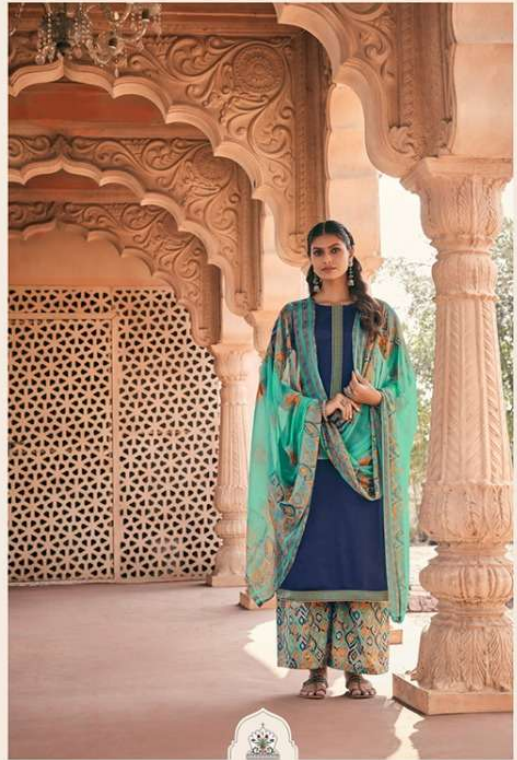

Zulfat
DESIGN

338-001

ADD A LITTLE TOUCH OF SPLASH AND SHINE TO LIFE

Zulfat
Designs

338-001

ADD A LITTLE TOUCH OF SPLASH AND SHINE TO LIFE

Zulfat

338-003

CELEBRATE ORNATE FABRICS AND STATEMENT LOOKS

Zulfat

338-004

THIS SHADE PROMISES TO INCITE SERIOUS ENVY

Zulfat

338-002

OPULENCE COMES THROUGH ELEGANT ADORABLE STYLES

Zulfat