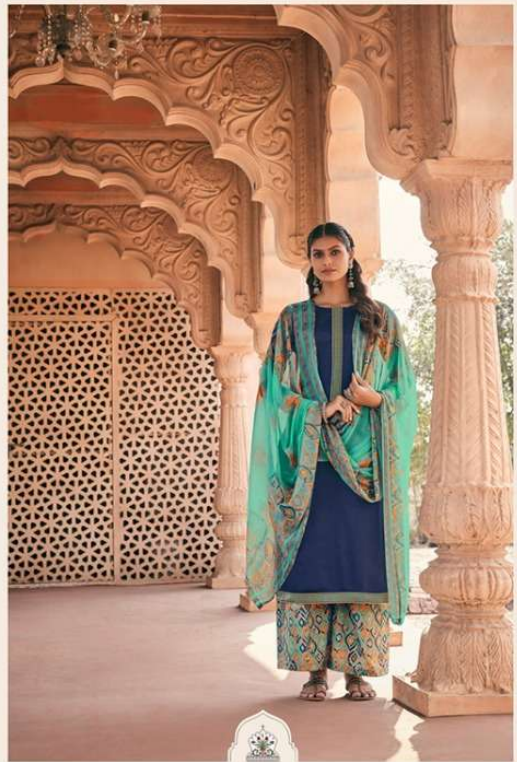

Zulfat

338-001

ADD A LITTLE TOUCH OF SPLASH AND SHINE TO LIFE

Zulfat

338-001

ADD A LITTLE TOUCH OF SPLASH AND SHINE TO LIFE

Zaffar
THE
BEST
of
ETHNIC ENSEMBLES

Bespoke statement pieces reflecting the latest trends along with contemporary and ethnic ensembles.

Zulfat

338-003

CELEBRATE ORNATE FABRICS AND STATEMENT LOOKS

Zulfat

338-004

THIS SHADE PROMISES TO INCITE SERIOUS ENVY

Zulfat

338-002