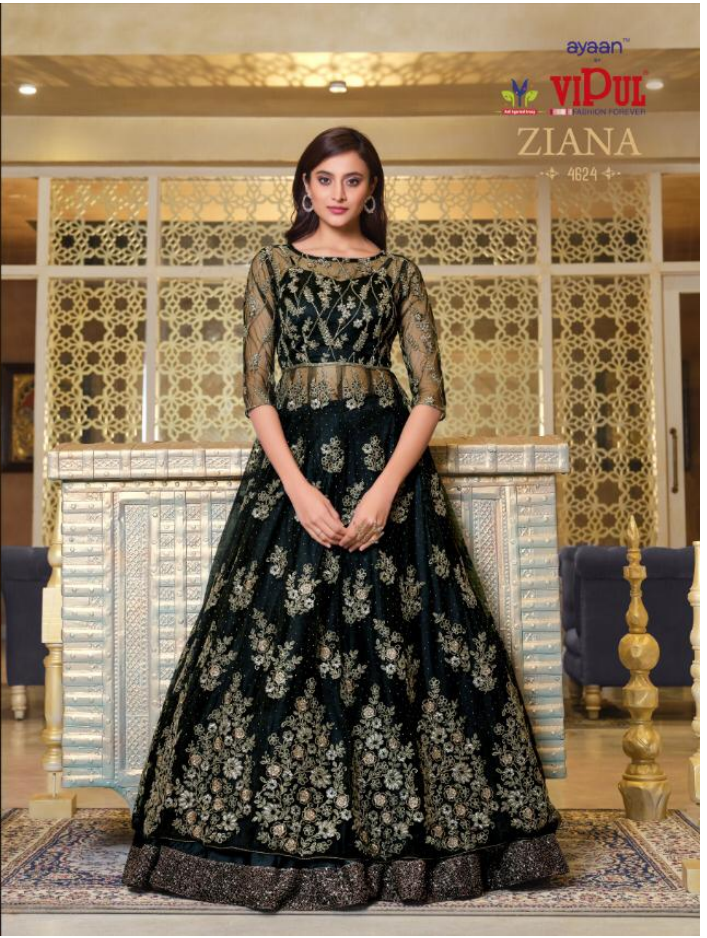

ayaan  
VIPOUL  
ZIANA

◆ 4622 ◆

ayaan  
**VI DUL**  
ZIANA  
- 4824 -

ayaan  
VIPUL  
ZIANA  
4626

4626

4621

4622

4623

D.NO:	PRODUCT DETAILS
D4621A PEACOCK BLUE	A FOREVER FESTIVE TONE-OUR PEACOCK BLUE NET GOWN FEATURES SEQUIN FRONT WITH GLITLER CORD EMBROIDERY. WE OFFER YOU A DUAL LOOK WITH SATIN INNER AND AN EMBROIDERED SATIN PANT. NET 4-SIDE BORDER DUPATTA INCLUDED.
D4622A MAROON	A TRENDY MAROON COLOR NET GOWN EMBROIDERED WITH TONAL CORD AND SEQUIN EMBROIDERY. STYLE OF DESIGN AND PATTERN ADDING ESTHETIC VALUE TO THE GARMENT. SATIN INNER NET DUPATTA & SANTOON BOTTOM INCLUDED.
D4623A BEIGE	A BEAUTIFUL BEIGE NET GOWN EMBELLISHED WITH DUAL COLOR SEQUIN AND CORD EMBROIDERY. FLAUNT WITH EMBROIDERED NET DUPATTA. SATIN INNER & SANTOON BOTTOM INCLUDED.
D4624A BLACK	GET AHEAD WITH OUR BLACK TONAL CORDING SEQUIN EMBROIDERED NET GOWN WITH CRYSTAL WORK AND SATIN LEHENGA WITH SEQUIN BORDER. YOU CAN ALSO STYLE IT WITH EMBROIDERED NET DUPATTA & SANTOON BOTTOM.
D4625A GREY	OUR SPARKLING GREY OUTFIT IN NET IS EMBELLISHED WITH GREY GLITLER SEQUIN & DUAL CORDS & SATIN INNER.FEEL FRESHNESS OF OUTFIT WITH AN EMBROIDERED NET DUPATTA & SANTOON BOTTOM.
D4626A BEIGE	TONAL CORD EMBROIDERY ON BEIGE NET GOWN. GIVES ROYAL LOOK. GOWN HAS FRONT SLIT LOOK STYLISH WITH EMBROIDERED PANTS. SATIN INNER AND NET 4-SIDE BORDER DUPATTA.
D4627A HOT PINK	A FEMININE HOT PINK COLOR NET GOWN EMBROIDERED WITH TONAL CORD SEQUIN IN MODERN DESIGN PATTERN. SATIN LEHENGA GIVES CHIC TOUCH TO THE GARMENT, SEQUIN EMBROIDERY BORDER ON LEHENGA. NET DUPATTA INCLUDED.
D4628A MINT BLUE	OUR FABULOUS NET GOWN IN MINT BLUE COLOR IS DESIGNED WITH A MIRROR KALI LOOK IN CRYSTAL PINK CORD AND FEATURES A BEAUTIFUL SWAROVSKI WORK ON ALL KALI. SANTOON BOTTOM AND NET DUPATTA INCLUDED.
D4629A N.BLUE	TONAL CORD EMBROIDERY ON N.BLUE NET GOWN. GIVES ROYAL LOOK. GOWN HAS FRONT SLIT LOOK STYLISH WITH SATIN INNER AND NET DUPATTA EMBROIDERED , SANTOON BOTTOM INCLUDED.