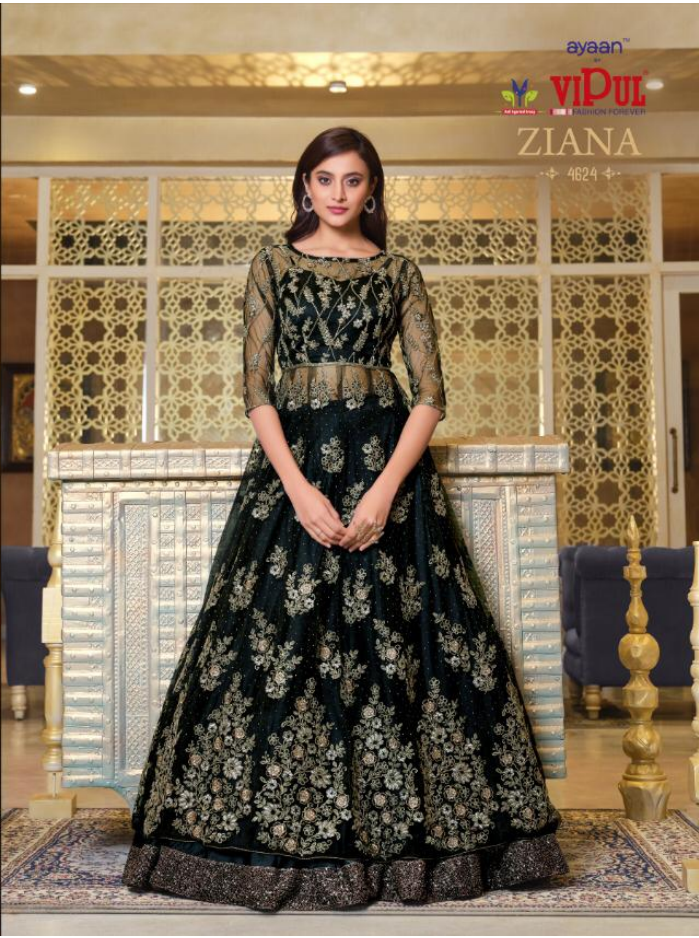

ayaan
VIPOUL
ZIANA

◆ 4622 ◆

ayaan
VI DUL
ZIANA
- 4824 -

ayaan
VIPUL
ZIANA

→ 4621 ←

ayaan
VIPUL
ZIANA
4626

4626

4621

ayaan
 VIDUL
 ZIANA

DCAT-55 (ZIANA)

D.NO:	PRODUCT DETAILS
D4621A PEACOCK BLUE	A FOREVER FESTIVE TONE-OUR PEACOCK BLUE NET GOWN FEATURES SEQUIN FRONT WITH GLITLER CORD EMBROIDERY. WE OFFER YOU A DUAL LOOK WITH SATIN INNER AND AN EMBROIDERED SATIN PANT. NET 4-SIDE BORDER DUPATTA INCLUDED.
D4622A MAROON	A TRENDY MAROON COLOR NET GOWN EMBROIDERED WITH TONAL CORD AND SEQUIN EMBROIDERY. STYLE OF DESIGN AND PATTERN ADDING ESTHETIC VALUE TO THE GARMENT. SATIN INNER NET DUPATTA & SANTOON BOTTOM INCLUDED.
D4623A BEIGE	A BEAUTIFUL BEIGE NET GOWN EMBELLISHED WITH DUAL COLOR SEQUIN AND CORD EMBROIDERY. FLAUNT WITH EMBROIDERED NET DUPATTA. SATIN INNER & SANTOON BOTTOM INCLUDED.
D4624A BLACK	GET AHEAD WITH OUR BLACK TONAL CORDING SEQUIN EMBROIDERED NET GOWN WITH CRYSTAL WORK AND SATIN LEHENGA WITH SEQUIN BORDER. YOU CAN ALSO STYLE IT WITH EMBROIDERED NET DUPATTA & SANTOON BOTTOM.
D4625A GREY	OUR SPARKLING GREY OUTFIT IN NET IS EMBELLISHED WITH GREY GLITLER SEQUIN & DUAL CORDS & SATIN INNER.FEEL FRESHNESS OF OUTFIT WITH AN EMBROIDERED NET DUPATTA & SANTOON BOTTOM.
D4626A BEIGE	TONAL CORD EMBROIDERY ON BEIGE NET GOWN. GIVES ROYAL LOOK. GOWN HAS FRONT SLIT LOOK STYLISH WITH EMBROIDERED PANTS. SATIN INNER AND NET 4-SIDE BORDER DUPATTA.
D4627A HOT PINK	A FEMININE HOT PINK COLOR NET GOWN EMBROIDERED WITH TONAL CORD SEQUIN IN MODERN DESIGN PATTERN. SATIN LEHENGA GIVES CHIC TOUCH TO THE GARMENT, SEQUIN EMBROIDERY BORDER ON LEHENGA. NET DUPATTA INCLUDED.
D4628A MINT BLUE	OUR FABULOUS NET GOWN IN MINT BLUE COLOR IS DESIGNED WITH A MIRROR KALI LOOK IN CRYSTAL PINK CORD AND FEATURES A BEAUTIFUL SWAROVSKI WORK ON ALL KALI. SANTOON BOTTOM AND NET DUPATTA INCLUDED.
D4629A N.BLUE	TONAL CORD EMBROIDERY ON N.BLUE NET GOWN. GIVES ROYAL LOOK. GOWN HAS FRONT SLIT LOOK STYLISH WITH SATIN INNER AND NET DUPATTA EMBROIDERED , SANTOON BOTTOM INCLUDED.