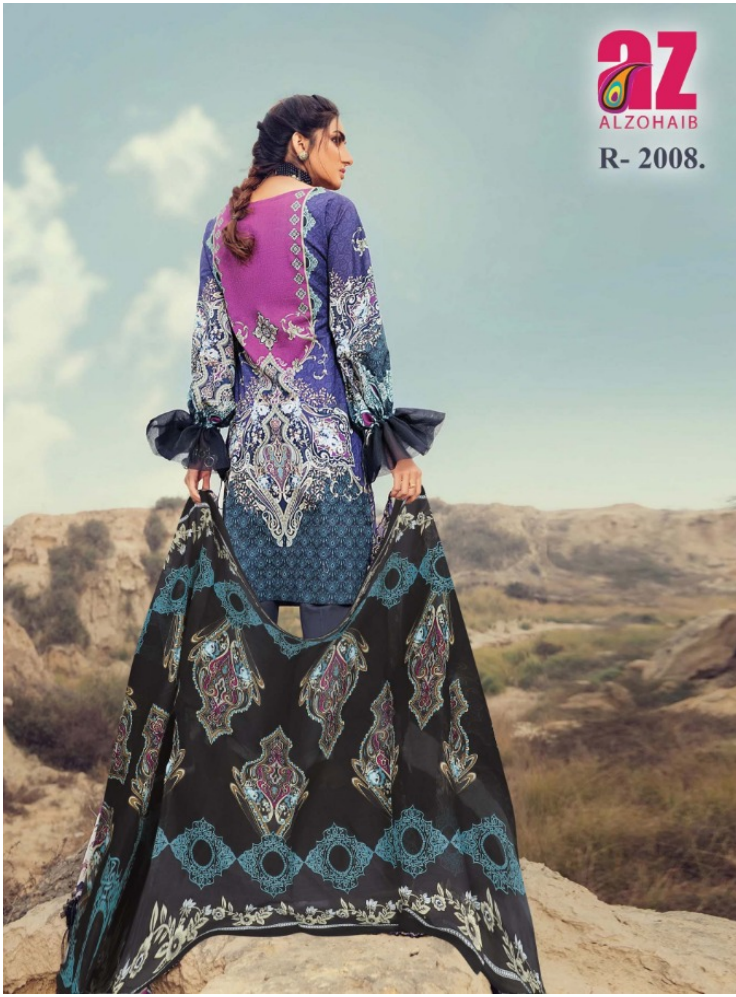

az
ALZHAIB
R- 2008.