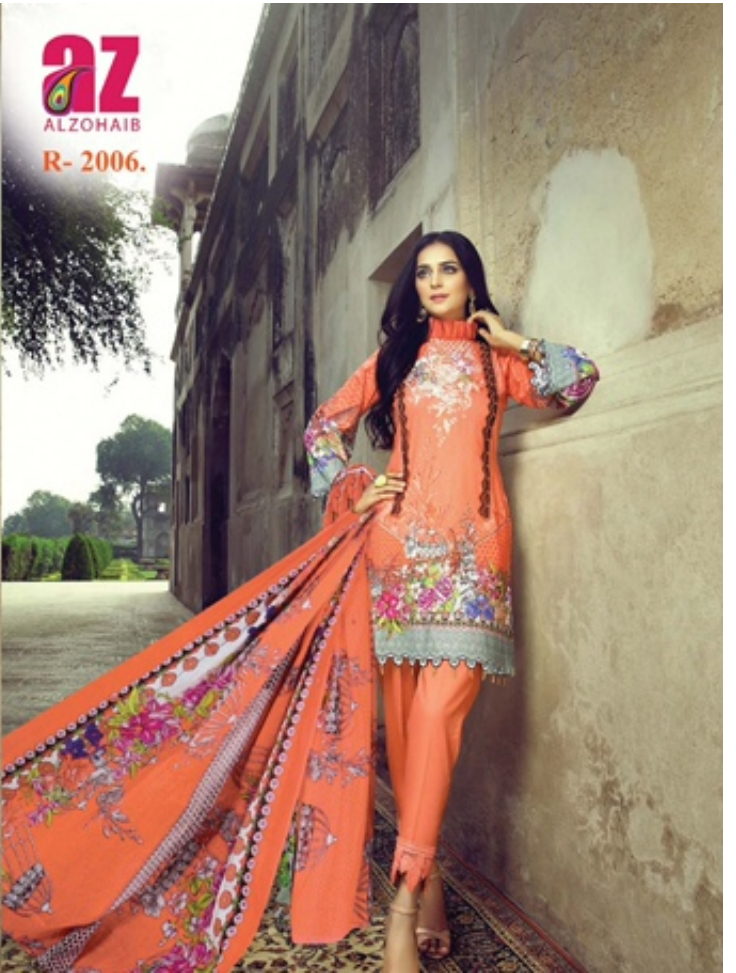

az
ALZHAIB
R- 2006.