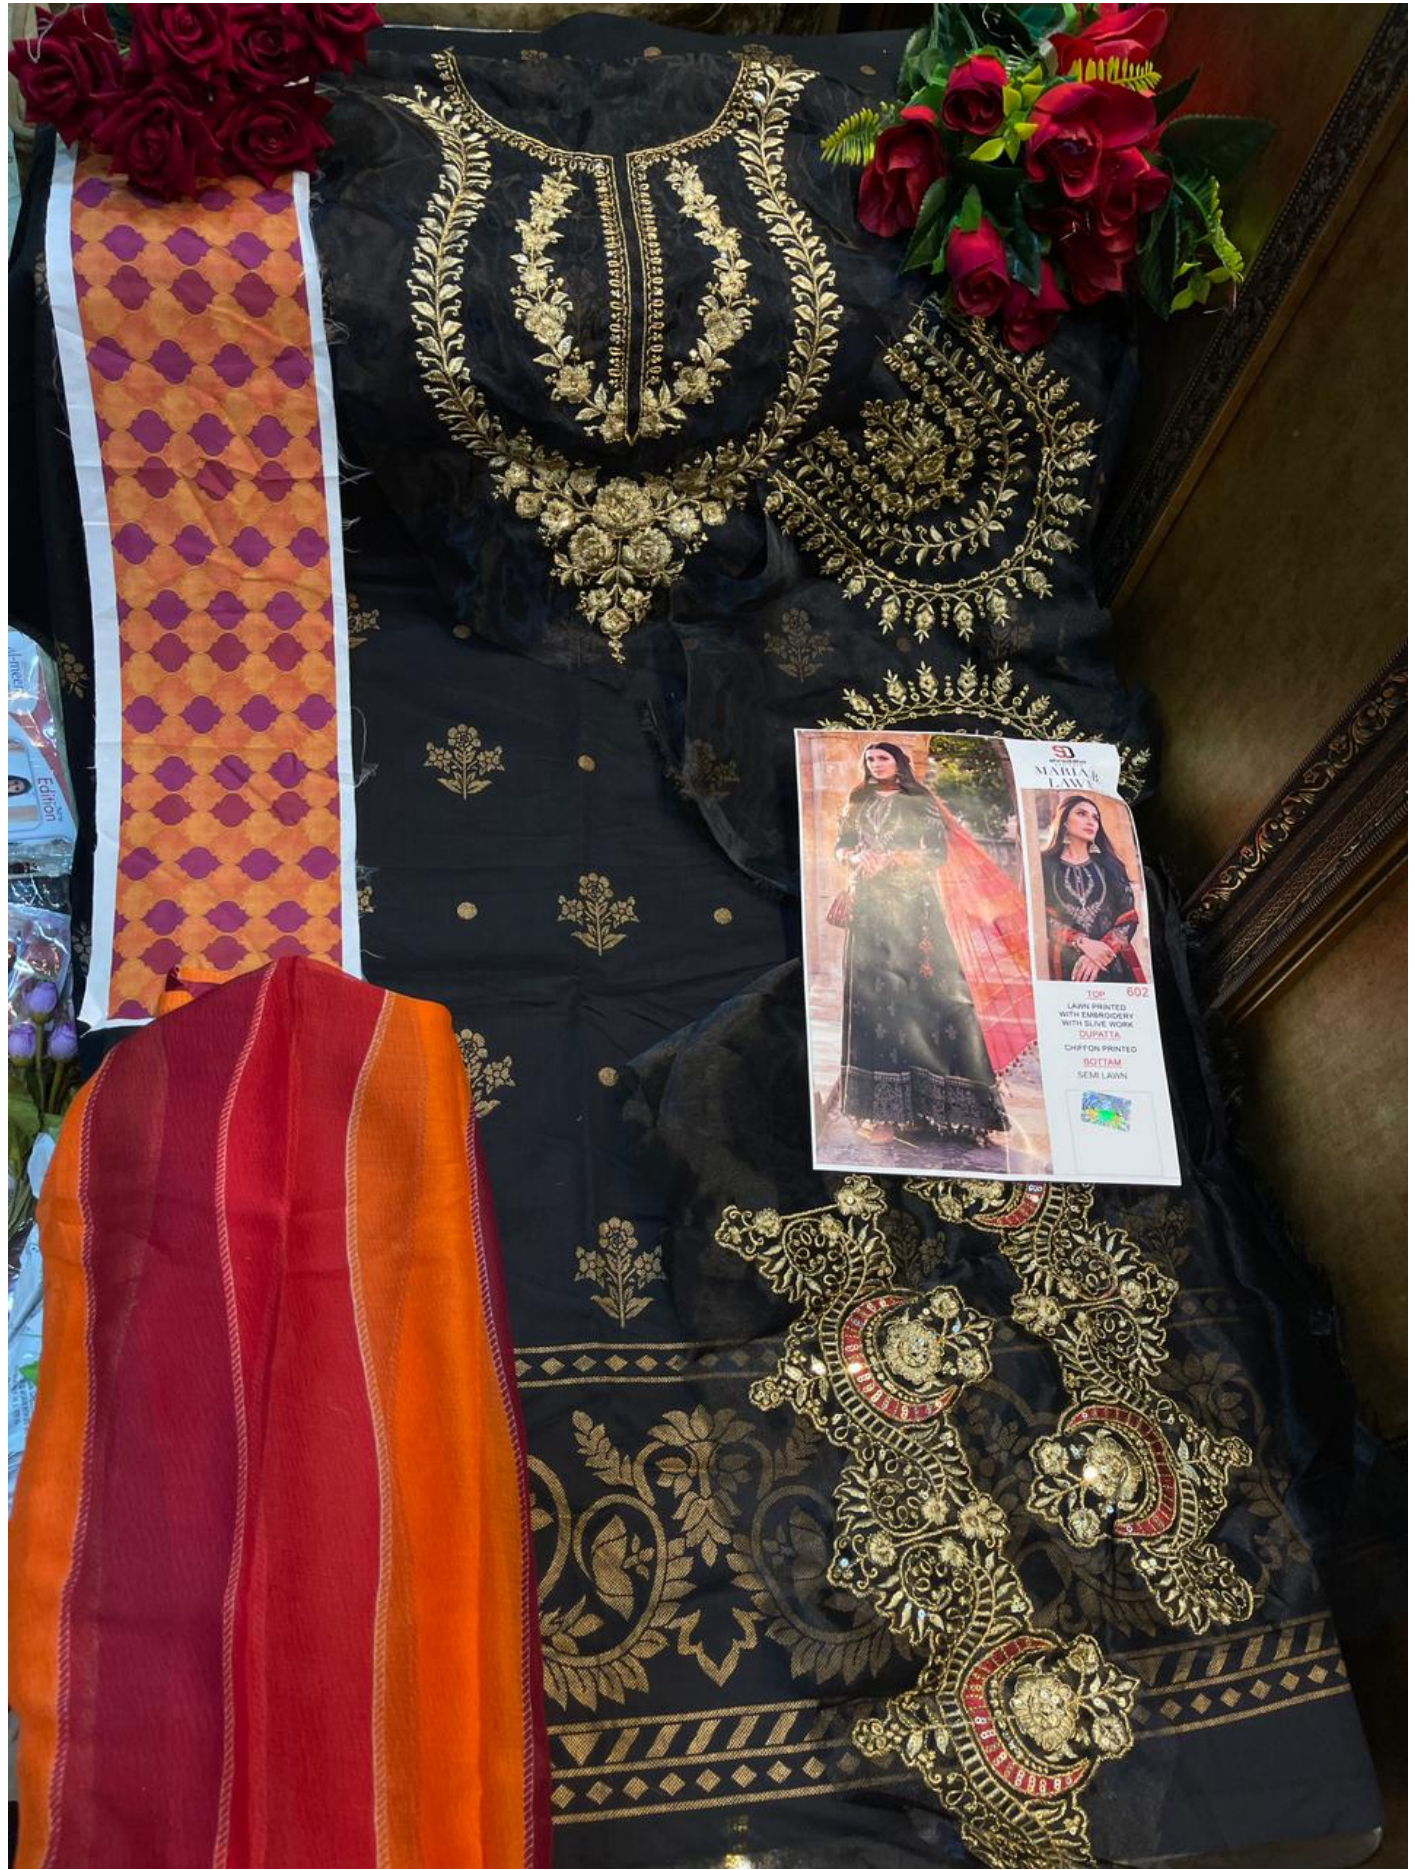

SD
shraddha
DESIGNER
602

MAHIA LAWN

TOP 602

LAWN PRINTED WITH EMBROIDERY WITH SILK WORK

DUPATTA

CHIFFON PRINTED

SOITAM

SEM LAWN