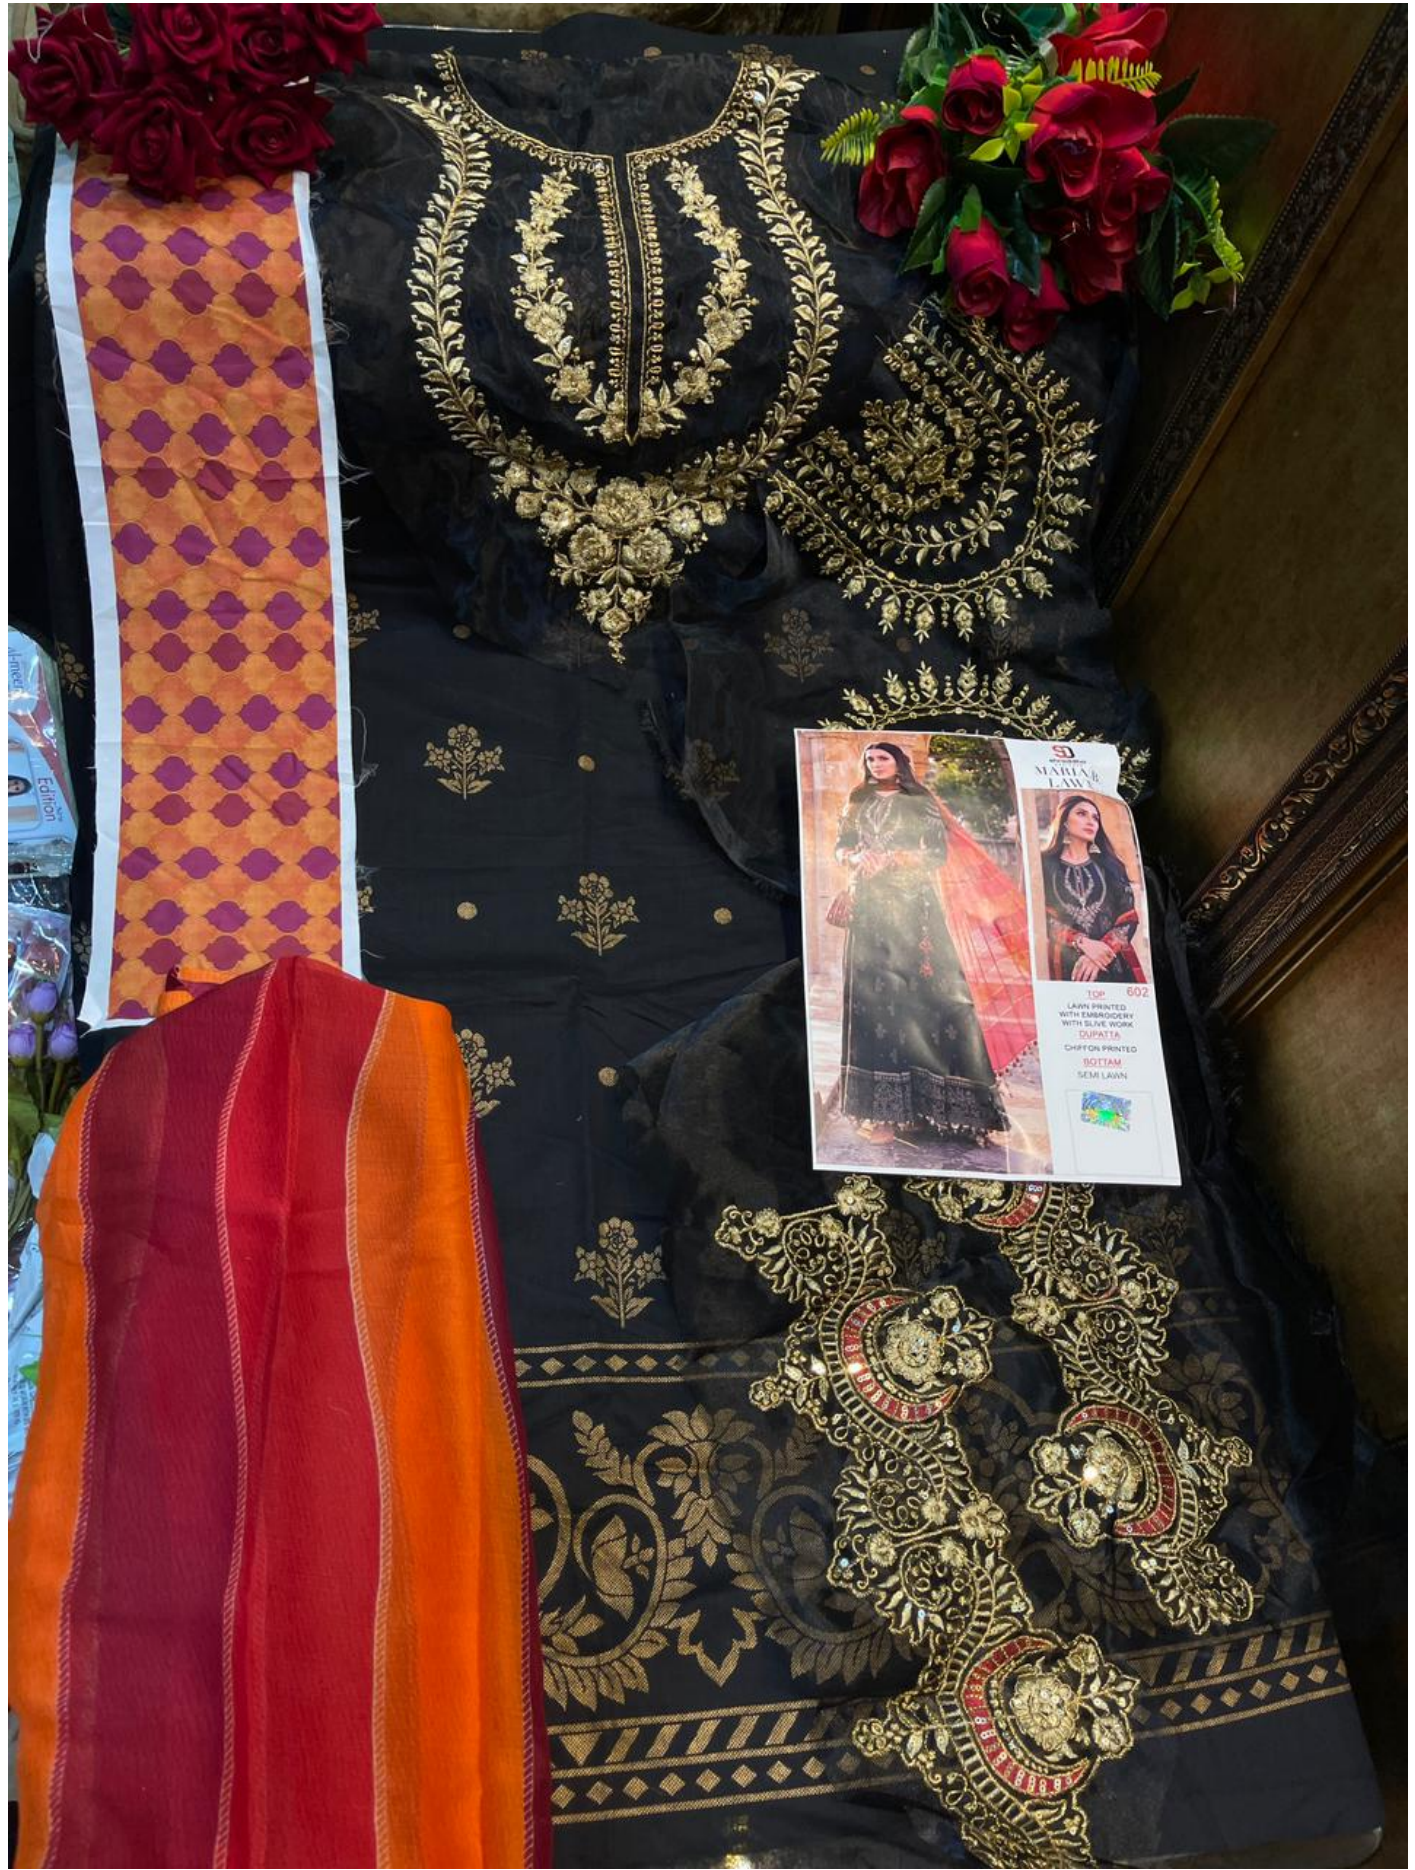

SD
shraddha
DESIGNER
602

S MARIAN LAWN 602
TOP
LAWN PRINTED
WITH EMBROIDERY
WITH SILK WORK
DUPATTA
CHIFFON PRINTED
BOITAM
SEMI LAWN

SD
shraddha
DESIGNER
602

SD
shraddha
DESIGNER