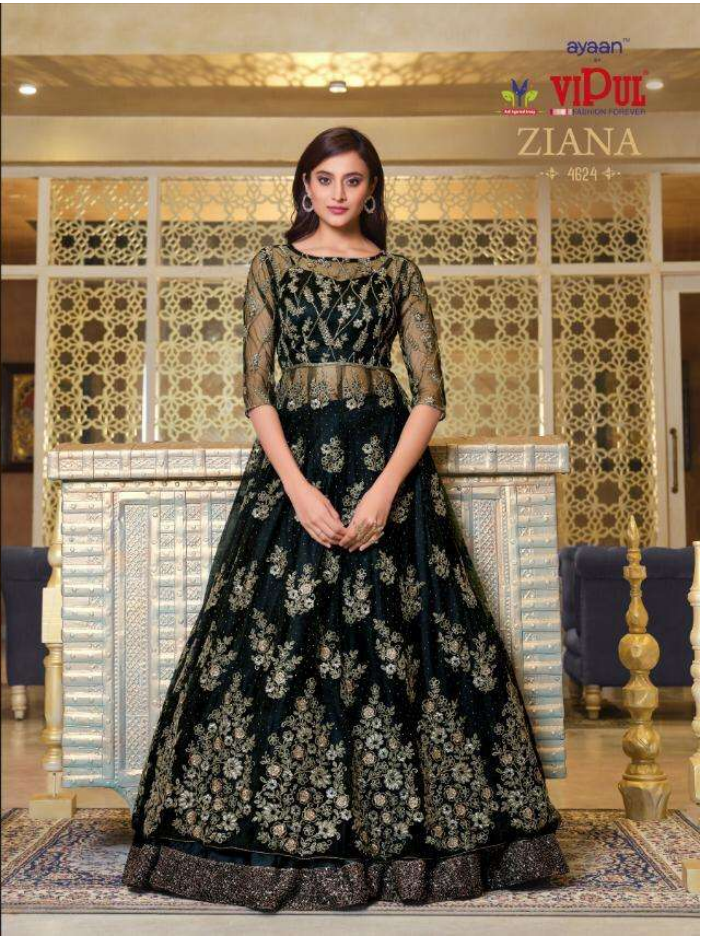

ayaan™
by **viDUL**
FASHION FOREVER
ZIANA

ayaan
VIPUL
ZIANA

→ 4621 ←

ayaan
viPUL
ZIANA

◆ 4622 ◆

ayaan
viDUL
ZIANA
4626

4626

ayaz
viDua
ZIANA

4629

ayaan
 VIDUL
 ZIANA

DCAT-55 (ZIANA)

D.NO:	PRODUCT DETAILS
D4621A PEACOCK BLUE	A FOREVER FESTIVE TONE-OUR PEACOCK BLUE NET GOWN FEATURES SEQUIN FRONT WITH GLITLER CORD EMBROIDERY. WE OFFER YOU A DUAL LOOK WITH SATIN INNER AND AN EMBROIDERED SATIN PANT. NET 4-SIDE BORDER DUPATTA INCLUDED.
D4622A MAROON	A TRENDY MAROON COLOR NET GOWN EMBROIDERED WITH TONAL CORD AND SEQUIN EMBROIDERY. STYLE OF DESIGN AND PATTERN ADDING ESTHETIC VALUE TO THE GARMENT. SATIN INNER NET DUPATTA & SANTOON BOTTOM INCLUDED.
D4623A BEIGE	A BEAUTIFUL BEIGE NET GOWN EMBELLISHED WITH DUAL COLOR SEQUIN AND CORD EMBROIDERY. FLAUNT WITH EMBROIDERED NET DUPATTA. SATIN INNER & SANTOON BOTTOM INCLUDED.
D4624A BLACK	GET AHEAD WITH OUR BLACK TONAL CORDING SEQUIN EMBROIDERED NET GOWN WITH CRYSTAL WORK AND SATIN LEHENGA WITH SEQUIN BORDER. YOU CAN ALSO STYLE IT WITH EMBROIDERED NET DUPATTA & SANTOON BOTTOM.
D4625A GREY	OUR SPARKLING GREY OUTFIT IN NET IS EMBELLISHED WITH GREY GLITLER SEQUIN & DUAL CORDS & SATIN INNER.FEEL FRESHNESS OF OUTFIT WITH AN EMBROIDERED NET DUPATTA & SANTOON BOTTOM.
D4626A BEIGE	TONAL CORD EMBROIDERY ON BEIGE NET GOWN. GIVES ROYAL LOOK. GOWN HAS FRONT SLIT LOOK STYLISH WITH EMBROIDERED PANTS. SATIN INNER AND NET 4-SIDE BORDER DUPATTA.
D4627A HOT PINK	A FEMININE HOT PINK COLOR NET GOWN EMBROIDERED WITH TONAL CORD SEQUIN IN MODERN DESIGN PATTERN. SATIN LEHENGA GIVES CHIC TOUCH TO THE GARMENT, SEQUIN EMBROIDERY BORDER ON LEHENGA. NET DUPATTA INCLUDED.
D4628A MINT BLUE	OUR FABULOUS NET GOWN IN MINT BLUE COLOR IS DESIGNED WITH A MIRROR KALI LOOK IN CRYSTAL PINK CORD AND FEATURES A BEAUTIFUL SWAROVSKI WORK ON ALL KALI. SANTOON BOTTOM AND NET DUPATTA INCLUDED.
D4629A N.BLUE	TONAL CORD EMBROIDERY ON N.BLUE NET GOWN. GIVES ROYAL LOOK. GOWN HAS FRONT SLIT LOOK STYLISH WITH SATIN INNER AND NET DUPATTA EMBROIDERED , SANTOON BOTTOM INCLUDED.