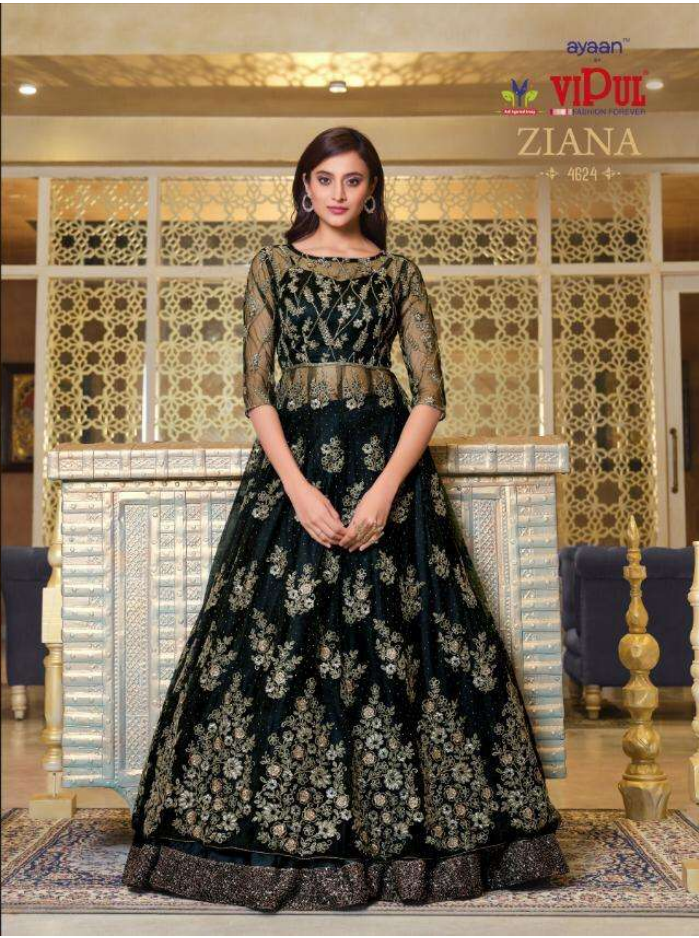

ayaan™
by **viDUL**
FASHION FOREVER
ZIANA

ayaan
VIPUL
ZIANA

→ 4621 ←

ayaan
viPUL
ZIANA

◆ 4622 ◆

ayaan
viDUL
ZIANA
4626

4626

ayaz
viDua
ZIANA

4629

ayaan
 VIDUL
 ZIANA

DCAT-55 (ZIANA)

D.NO:	PRODUCT DETAILS
D4621A PEACOCK BLUE	A FOREVER FESTIVE TONE-OUR PEACOCK BLUE NET GOWN FEATURES SEQUIN FRONT WITH GLITLER CORD EMBROIDERY. WE OFFER YOU A DUAL LOOK WITH SATIN INNER AND AN EMBROIDERED SATIN PANT. NET 4-SIDE BORDER DUPATTA INCLUDED.
D4622A MAROON	A TRENDY MAROON COLOR NET GOWN EMBROIDERED WITH TONAL CORD AND SEQUIN EMBROIDERY. STYLE OF DESIGN AND PATTERN ADDING ESTHETIC VALUE TO THE GARMENT. SATIN INNER NET DUPATTA & SANTOON BOTTOM INCLUDED.
D4623A BEIGE	A BEAUTIFUL BEIGE NET GOWN EMBELLISHED WITH DUAL COLOR SEQUIN AND CORD EMBROIDERY. FLAUNT WITH EMBROIDERED NET DUPATTA. SATIN INNER & SANTOON BOTTOM INCLUDED.
D4624A BLACK	GET AHEAD WITH OUR BLACK TONAL CORDING SEQUIN EMBROIDERED NET GOWN WITH CRYSTAL WORK AND SATIN LEHENGA WITH SEQUIN BORDER. YOU CAN ALSO STYLE IT WITH EMBROIDERED NET DUPATTA & SANTOON BOTTOM.
D4625A GREY	OUR SPARKLING GREY OUTFIT IN NET IS EMBELLISHED WITH GREY GLITLER SEQUIN & DUAL CORDS & SATIN INNER.FEEL FRESHNESS OF OUTFIT WITH AN EMBROIDERED NET DUPATTA & SANTOON BOTTOM.
D4626A BEIGE	TONAL CORD EMBROIDERY ON BEIGE NET GOWN. GIVES ROYAL LOOK. GOWN HAS FRONT SLIT LOOK STYLISH WITH EMBROIDERED PANTS. SATIN INNER AND NET 4-SIDE BORDER DUPATTA.
D4627A HOT PINK	A FEMININE HOT PINK COLOR NET GOWN EMBROIDERED WITH TONAL CORD SEQUIN IN MODERN DESIGN PATTERN. SATIN LEHENGA GIVES CHIC TOUCH TO THE GARMENT, SEQUIN EMBROIDERY BORDER ON LEHENGA. NET DUPATTA INCLUDED.
D4628A MINT BLUE	OUR FABULOUS NET GOWN IN MINT BLUE COLOR IS DESIGNED WITH A MIRROR KALI LOOK IN CRYSTAL PINK CORD AND FEATURES A BEAUTIFUL SWAROVSKI WORK ON ALL KALI. SANTOON BOTTOM AND NET DUPATTA INCLUDED.
D4629A N.BLUE	TONAL CORD EMBROIDERY ON N.BLUE NET GOWN. GIVES ROYAL LOOK. GOWN HAS FRONT SLIT LOOK STYLISH WITH SATIN INNER AND NET DUPATTA EMBROIDERED , SANTOON BOTTOM INCLUDED.