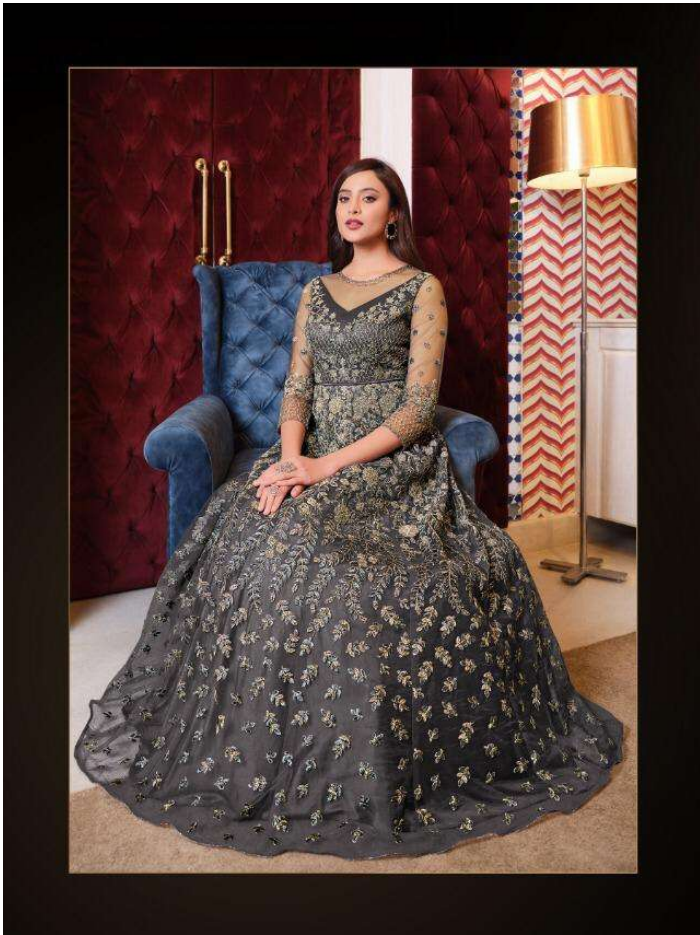

ayaan™
by **viDUL**
FASHION FOREVER
ZIANA

ayaan
VIPUL
ZIANA

→ 4621 ←

ayaan
viPUL
ZIANA

◆ 4622 ◆

ayaan
viDUL
ZIANA
4626

4626

ayaz
viDua
ZIANA

4629

ayaan
 VIDUL
 ZIANA

DCAT-55 (ZIANA)

D.NO:	PRODUCT DETAILS
D4621A PEACOCK BLUE	A FOREVER FESTIVE TONE-OUR PEACOCK BLUE NET GOWN FEATURES SEQUIN FRONT WITH GLITLER CORD EMBROIDERY. WE OFFER YOU A DUAL LOOK WITH SATIN INNER AND AN EMBROIDERED SATIN PANT. NET 4-SIDE BORDER DUPATTA INCLUDED.
D4622A MAROON	A TRENDY MAROON COLOR NET GOWN EMBROIDERED WITH TONAL CORD AND SEQUIN EMBROIDERY. STYLE OF DESIGN AND PATTERN ADDING ESTHETIC VALUE TO THE GARMENT. SATIN INNER NET DUPATTA & SANTOON BOTTOM INCLUDED.
D4623A BEIGE	A BEAUTIFUL BEIGE NET GOWN EMBELLISHED WITH DUAL COLOR SEQUIN AND CORD EMBROIDERY. FLAUNT WITH EMBROIDERED NET DUPATTA. SATIN INNER & SANTOON BOTTOM INCLUDED.
D4624A BLACK	GET AHEAD WITH OUR BLACK TONAL CORDING SEQUIN EMBROIDERED NET GOWN WITH CRYSTAL WORK AND SATIN LEHENGA WITH SEQUIN BORDER. YOU CAN ALSO STYLE IT WITH EMBROIDERED NET DUPATTA & SANTOON BOTTOM.
D4625A GREY	OUR SPARKLING GREY OUTFIT IN NET IS EMBELLISHED WITH GREY GLITLER SEQUIN & DUAL CORDS & SATIN INNER.FEEL FRESHNESS OF OUTFIT WITH AN EMBROIDERED NET DUPATTA & SANTOON BOTTOM.
D4626A BEIGE	TONAL CORD EMBROIDERY ON BEIGE NET GOWN. GIVES ROYAL LOOK. GOWN HAS FRONT SLIT LOOK STYLISH WITH EMBROIDERED PANTS. SATIN INNER AND NET 4-SIDE BORDER DUPATTA.
D4627A HOT PINK	A FEMININE HOT PINK COLOR NET GOWN EMBROIDERED WITH TONAL CORD SEQUIN IN MODERN DESIGN PATTERN. SATIN LEHENGA GIVES CHIC TOUCH TO THE GARMENT, SEQUIN EMBROIDERY BORDER ON LEHENGA. NET DUPATTA INCLUDED.
D4628A MINT BLUE	OUR FABULOUS NET GOWN IN MINT BLUE COLOR IS DESIGNED WITH A MIRROR KALI LOOK IN CRYSTAL PINK CORD AND FEATURES A BEAUTIFUL SWAROVSKI WORK ON ALL KALI. SANTOON BOTTOM AND NET DUPATTA INCLUDED.
D4629A N.BLUE	TONAL CORD EMBROIDERY ON N.BLUE NET GOWN. GIVES ROYAL LOOK. GOWN HAS FRONT SLIT LOOK STYLISH WITH SATIN INNER AND NET DUPATTA EMBROIDERED , SANTOON BOTTOM INCLUDED.