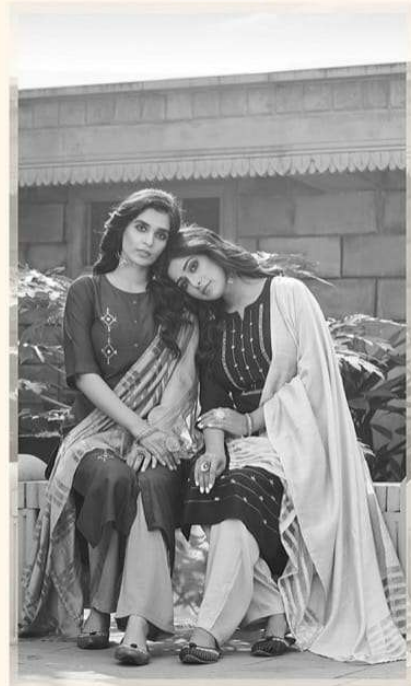

*Vintage charm to give
any look an effortless look*