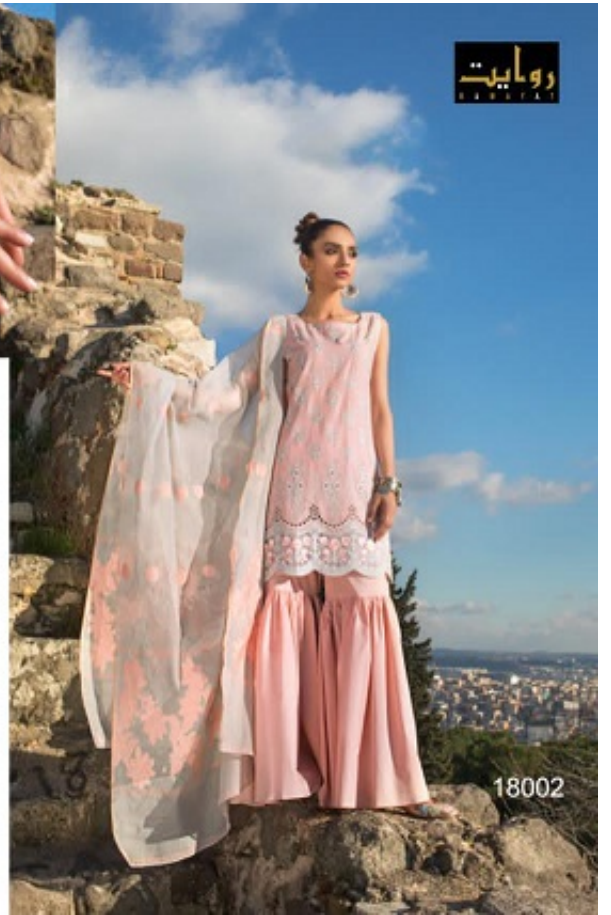

روایت

18002