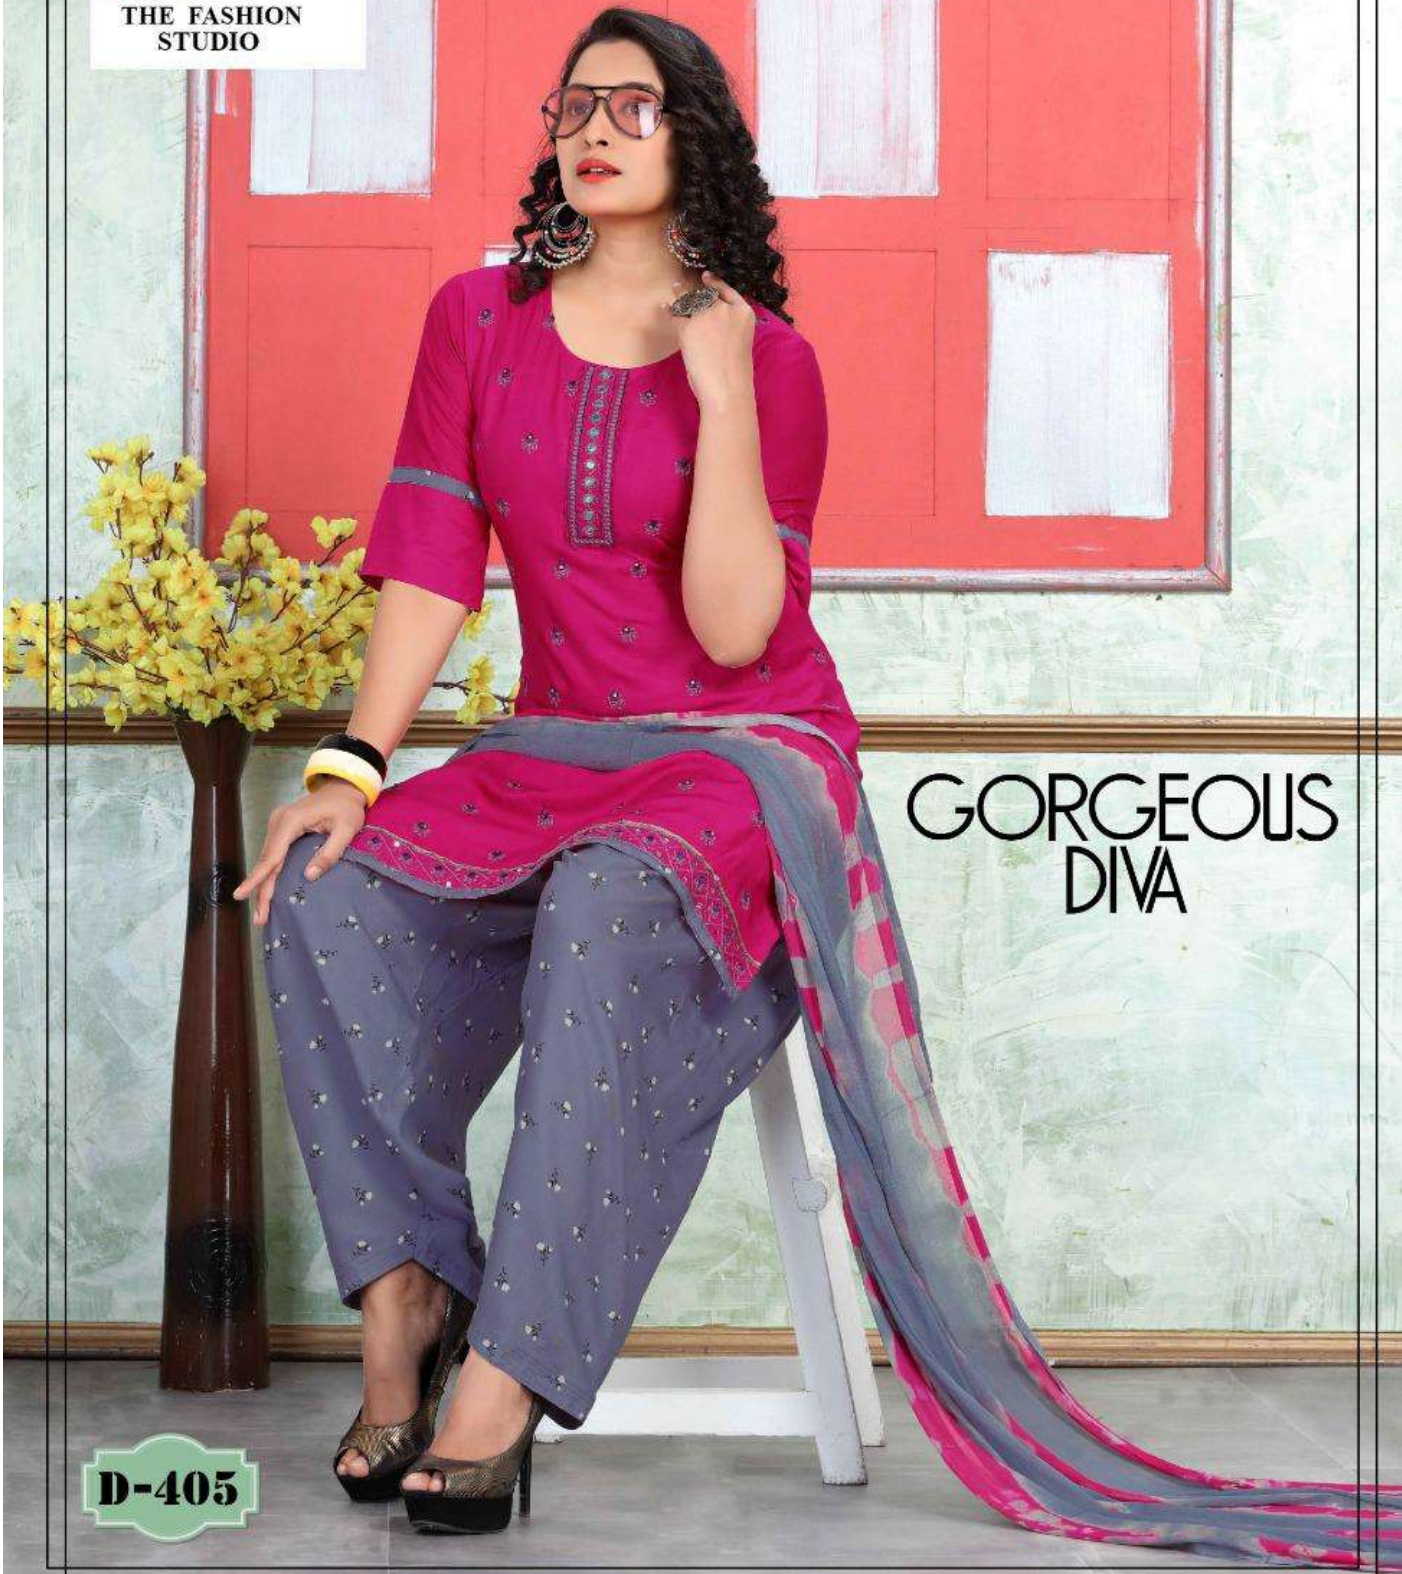

# ZARINA

MAGICAL  
ATTIRE

D-402

BLESSED  
SOUL

D-406

GORGEOUS  
DIVA

D-405

FASHION  
FLOWS

D-407

MOTIVATED  
FASHION

D-408

**ZARINA**

MYSTRICAL  
FUSION

D-404

**STRONG  
SENSES**

**D-401**