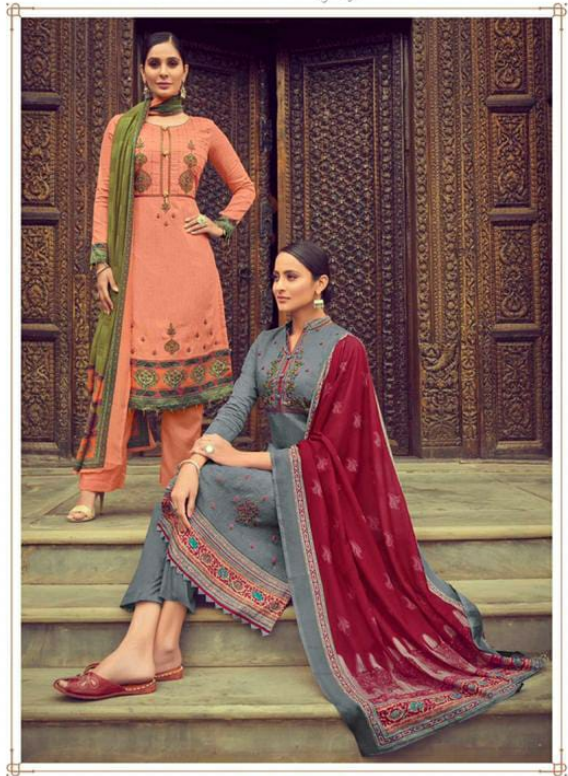

ممتاز آرٹس
MUMTAZ ARTS®
Purveyors of Elegance