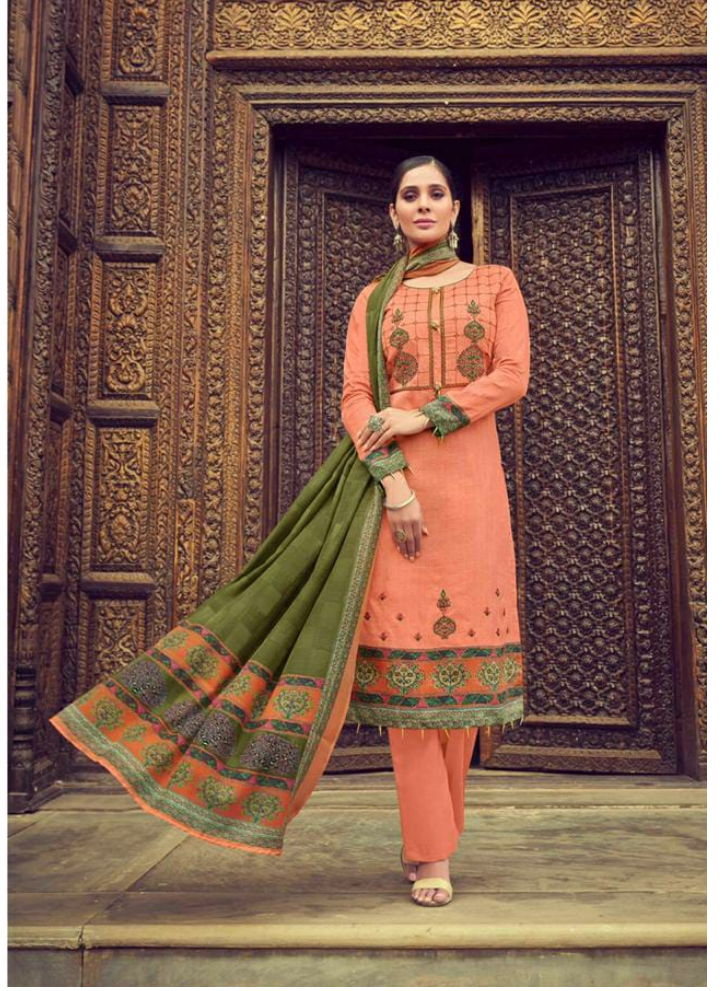

MUMTAZ ARTS®
Rajput to Raj

NATRA | 4005