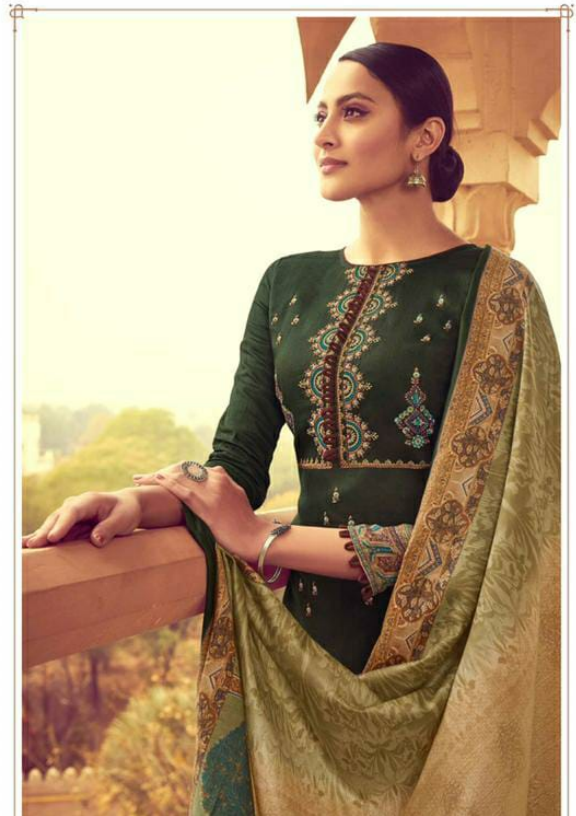

ممتاز آرٹس
MUMTAZ ARTS®
Purveyors of Fashion

NAITRA | 4002