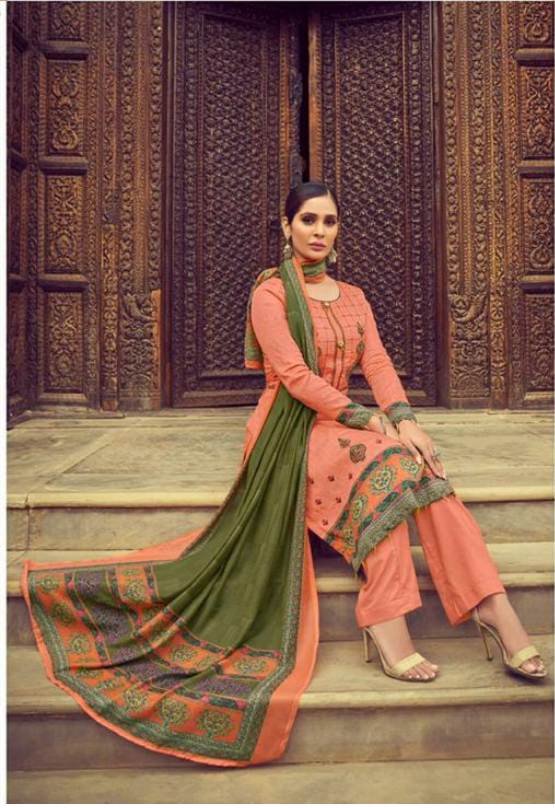

MUMTAZ ARTS®
Rajput to Raj

NATRA | 4005