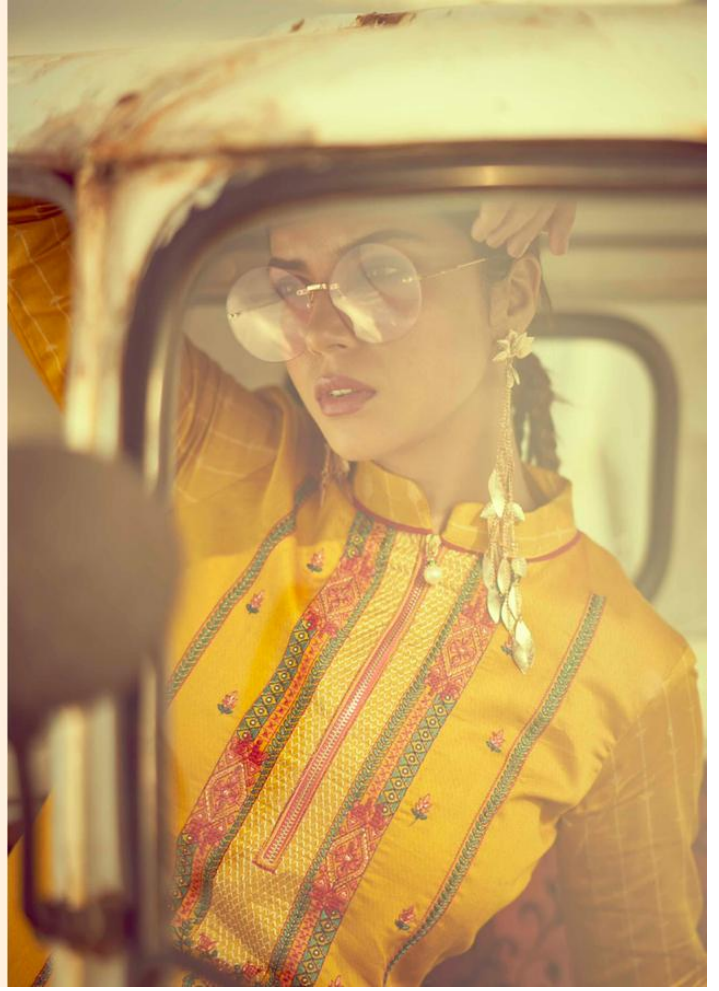

ممتاز آرٹس
MUMTAZ ARTS®
Rangra ki Kaha