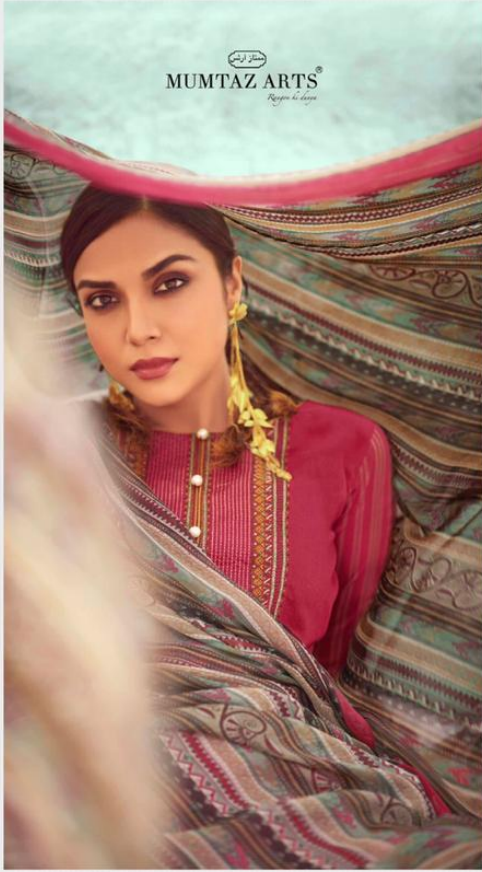

ممتاز آرٹس
MUMTAZ ARTS
Rangpur, Dhaka

❖ 9009 ❖