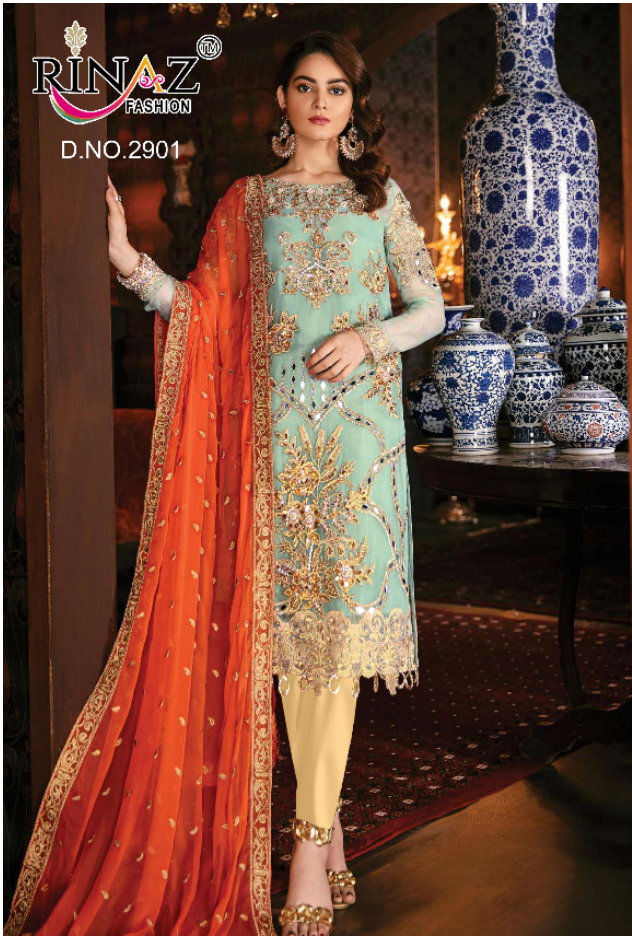

RINAZ
FASHION

D.NO.2902

RINAZ
FASHION

D-NO: 2903

A true amalgamation of
contemporary aesthetics
and heritage, Magnifique
has a quintessential
charm and
is an ultimate
choice for winter
fest.

MAGNIFIQUE
Jade

A true amalgamation of
contemporary aesthetics
and heritage, Magnifique
has a quintessential
charm and
is an ultimate
choice for winter
fest.

RINAZ
FASHION

D.NO.2901

The serenity of soft
aqua blush is revitalized
with gold flecked
threadwork augmented
by the use of mirrors
combined with
scintillating
Aqua Jewel
the view
on sunset

serenity of soft
aqua blush is revitalized
with gold flecked
threadwork augmented
by the use of mirrors
combined with
scintillating
Aqua Jewel
the view
on sunset

Jazmin VOL-10

D.No.	TOP	BOTTOM + INNER	DUPATTA
2901	FOX JORGET WITH HEAVY EMBROIDERY	HEAVY SHANTUN	NAZNIN WITH HEAVY EMBROIDERY
2902	FOX JORGET WITH HEAVY EMBROIDERY	HEAVY SHANTUN	NAZNIN WITH HEAVY EMBROIDERY
2903	FOX JORGET WITH HEAVY EMBROIDERY	HEAVY SHANTUN	NAZNIN WITH HEAVY EMBROIDERY
2904	FOX JORGET WITH HEAVY EMBROIDERY	HEAVY SHANTUN	NAZNIN WITH HEAVY EMBROIDERY
2905	FOX JORGET WITH HEAVY EMBROIDERY	HEAVY SHANTUN	NAZNIN WITH HEAVY EMBROIDERY