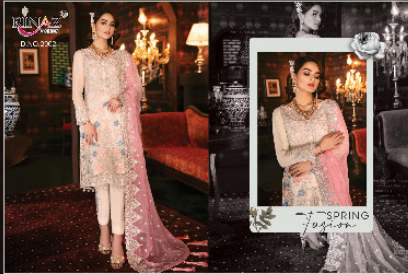

D.NO.2901

D.NO.2902