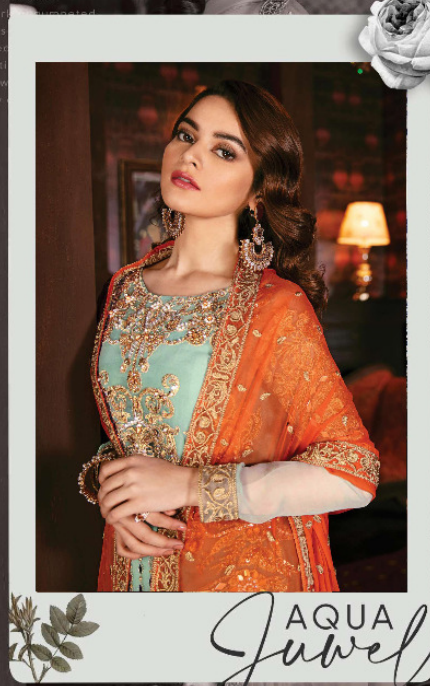

RINAZ
FASHION

D.NO.2902

RINAZ
FASHION

D-NO: 2903

A true amalgamation of
contemporary aesthetics
and heritage, Magnifique
has a quintessential
charm and
is an ultimate
choice for winter
fest.

MAGNIFIQUE
Jade

A true amalgamation of
contemporary aesthetics
and heritage, Magnifique
has a quintessential
charm and
is an ultimate
choice for winter
fest.

RINAZ
FASHION

D.NO.2901

The serenity of soft
aqua blush is revitalized
with gold flecked
threadwork augmented
by the use of mirrors
combined with
scintillating
Aqua Jewel
the view
on sunset

serenity of soft
aqua blush is revitalized
with gold flecked
threadwork augmented
by the use of mirrors
combined with
scintillating
Aqua Jewel
the view
on sunset

Jazmin VOL-10

D.No.	TOP	BOTTOM + INNER	DUPATTA
2901	FOX JORGET WITH HEAVY EMBROIDERY	HEAVY SHANTUN	NAZNIN WITH HEAVY EMBROIDERY
2902	FOX JORGET WITH HEAVY EMBROIDERY	HEAVY SHANTUN	NAZNIN WITH HEAVY EMBROIDERY
2903	FOX JORGET WITH HEAVY EMBROIDERY	HEAVY SHANTUN	NAZNIN WITH HEAVY EMBROIDERY
2904	FOX JORGET WITH HEAVY EMBROIDERY	HEAVY SHANTUN	NAZNIN WITH HEAVY EMBROIDERY
2905	FOX JORGET WITH HEAVY EMBROIDERY	HEAVY SHANTUN	NAZNIN WITH HEAVY EMBROIDERY