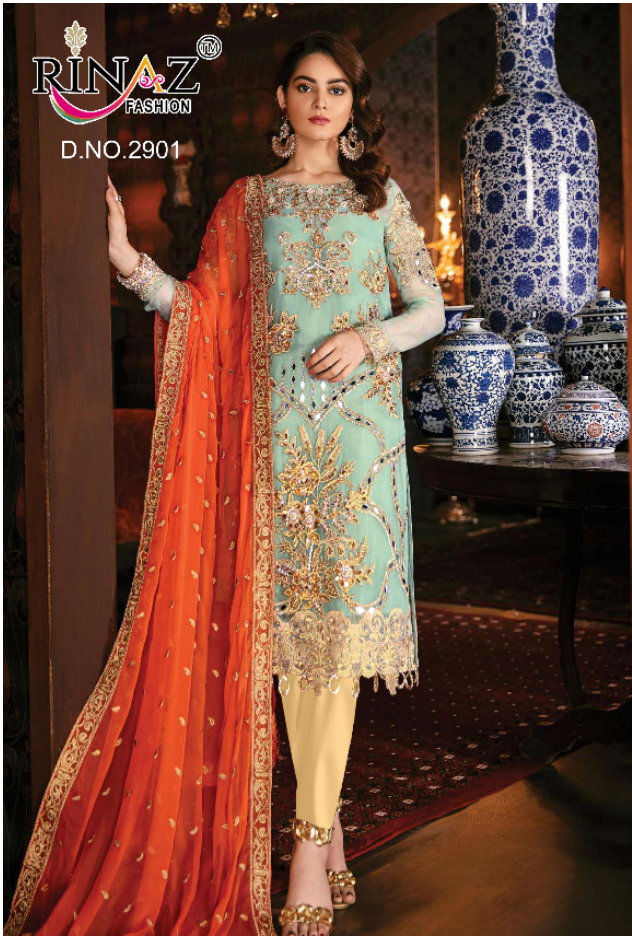

RINAZ
FASHION

D.NO.2902

RINAZ
FASHION

D NO 2903

A true amalgamation of
contemporary aesthetics
and heritage, Magnifique
has a quintessential
charm and
is an ultimate
choice for winter
fest.

MAGNIFIQUE
Jade

A true amalgamation of
contemporary aesthetics
and heritage, Magnifique
has a quintessential
charm and
is an ultimate
choice for winter
fest.

RINAZ
FASHION

D.NO.2901

The serenity of soft
aqua blush is revitalized
with gold flecked
threadwork augmented
by the use of mirrors
combined with
scintillating
Aqua Jewel
the view
on sunset

AQUA
Jewel

serenity of soft
aqua blush is revitalized
with gold flecked
threadwork augmented
by the use of mirrors
combined with
scintillating
Aqua Jewel
the view
on sunset

Jazmin VOL-10

D.No.	TOP	BOTTOM + INNER	DUPATTA
2901	FOX JORGET WITH HEAVY EMBROIDERY	HEAVY SHANTUN	NAZNIN WITH HEAVY EMBROIDERY
2902	FOX JORGET WITH HEAVY EMBROIDERY	HEAVY SHANTUN	NAZNIN WITH HEAVY EMBROIDERY
2903	FOX JORGET WITH HEAVY EMBROIDERY	HEAVY SHANTUN	NAZNIN WITH HEAVY EMBROIDERY
2904	FOX JORGET WITH HEAVY EMBROIDERY	HEAVY SHANTUN	NAZNIN WITH HEAVY EMBROIDERY
2905	FOX JORGET WITH HEAVY EMBROIDERY	HEAVY SHANTUN	NAZNIN WITH HEAVY EMBROIDERY