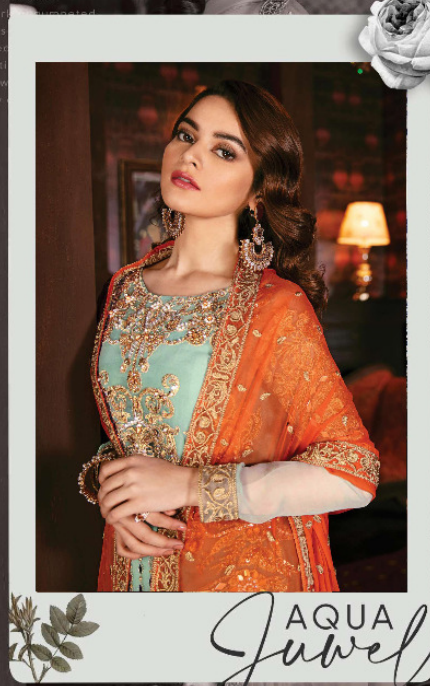

RINAZ
FASHION

D.NO.2902

RINAZ
FASHION

D NO 2903

A true amalgamation of
contemporary aesthetics
and heritage, Magnifique
has a quintessential
charm and
is an ultimate
choice for winter
fest.

MAGNIFIQUE
Jade

A true amalgamation of
contemporary aesthetics
and heritage, Magnifique
has a quintessential
charm and
is an ultimate
choice for winter
fest.

RINAZ
FASHION

D.NO.2901

The serenity of soft
aqua blush is revitalized
with gold flecked
threadwork augmented
by the use of mirrors
combined with
scintillating
Aqua Jewel
the view
on sunset

AQUA
Jewel

serenity of soft
aqua blush is revitalized
with gold flecked
threadwork augmented
by the use of mirrors
combined with
scintillating
Aqua Jewel
the view
on sunset

Jazmin VOL-10

D.No.	TOP	BOTTOM + INNER	DUPATTA
2901	FOX JORGET WITH HEAVY EMBROIDERY	HEAVY SHANTUN	NAZNIN WITH HEAVY EMBROIDERY
2902	FOX JORGET WITH HEAVY EMBROIDERY	HEAVY SHANTUN	NAZNIN WITH HEAVY EMBROIDERY
2903	FOX JORGET WITH HEAVY EMBROIDERY	HEAVY SHANTUN	NAZNIN WITH HEAVY EMBROIDERY
2904	FOX JORGET WITH HEAVY EMBROIDERY	HEAVY SHANTUN	NAZNIN WITH HEAVY EMBROIDERY
2905	FOX JORGET WITH HEAVY EMBROIDERY	HEAVY SHANTUN	NAZNIN WITH HEAVY EMBROIDERY