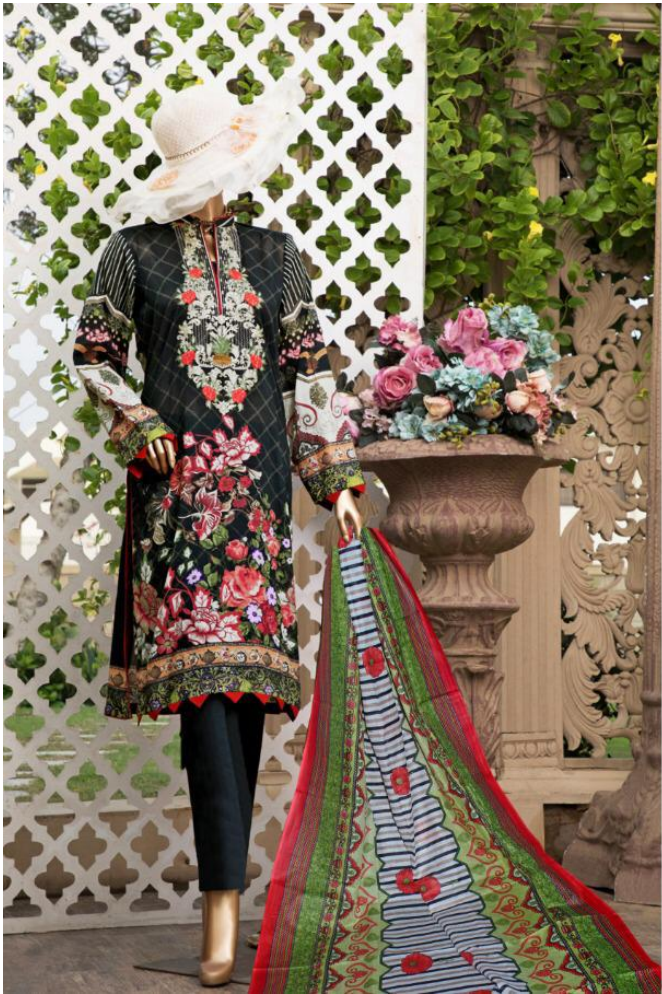

Gull Ahmed ORIGINAL LAWN **NX**
LAWN COLLECTION

Style No.01

Style No.01

Stlye No.02

Style No.03

Style No.04

Gull Ahmed ORIGINAL LAWN **NX**
LAWN COLLECTION

SUMMER
COLLECTION '2020
IN STORES
NOW

Style No.05

Gull Ahmed ORIGINAL LAWN **NX**
LAWN COLLECTION

Style No.02

Hellow to everyone

present new looking and stylish printed designs

Gull Ahmed ORIGINAL LAWN **NX**
LAWN COLLECTION

Style.No.-	TOP	BOTTOM	DUPATTA	RATE
01	Pure lawn Print	Pure Lawn Dyed	Pure Cotton Mal mal	399 + GST
02	Pure lawn Print	Pure Lawn Dyed	Pure Cotton Mal mal	399 + GST
03	Pure lawn Print	Pure Lawn Dyed	Pure Cotton Mal mal	399 + GST
04	Pure lawn Print	Pure Lawn Dyed	Pure Cotton Mal mal	399 + GST
05	Pure lawn Print	Pure Lawn Dyed	Pure Cotton Mal mal	399 + GST

Gull Ahmed ORIGINAL LAWN **NX**
LAWN COLLECTION

Style No.01

Gull Ahmed ORIGINAL LAWN **NX**
LAWN COLLECTION

Style No.04

Gull Ahmed ORIGINAL LAWN **NX**
LAWN COLLECTION

Style No.05

Gull Ahmed ORIGINAL LAWN NX
LAWN COLLECTION