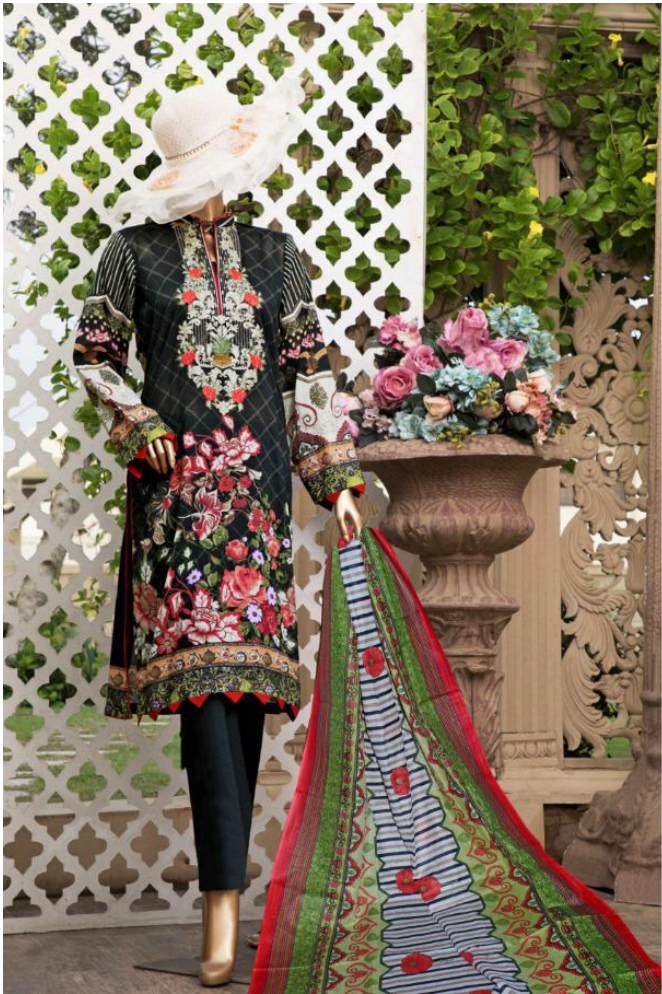

Gull Ahmed ORIGINAL LAWN **NX**
LAWN COLLECTION

Style No.01

Style No.01

Stlye No.02

Style No.03

Style No.04

Gull Ahmed ORIGINAL LAWN **NX**
LAWN COLLECTION

SUMMER
COLLECTION '2020
IN STORES
NOW

Style No.05

Gull Ahmed ORIGINAL LAWN **NX**
LAWN COLLECTION

Style No.02

Hellow to everyone

present new looking and stylish printed designs

Gull Ahmed ORIGINAL LAWN **NX**
LAWN COLLECTION

Style.No.-	TOP	BOTTOM	DUPATTA	RATE
01	Pure lawn Print	Pure Lawn Dyed	Pure Cotton Mal mal	399 + GST
02	Pure lawn Print	Pure Lawn Dyed	Pure Cotton Mal mal	399 + GST
03	Pure lawn Print	Pure Lawn Dyed	Pure Cotton Mal mal	399 + GST
04	Pure lawn Print	Pure Lawn Dyed	Pure Cotton Mal mal	399 + GST
05	Pure lawn Print	Pure Lawn Dyed	Pure Cotton Mal mal	399 + GST

Gull Ahmed ORIGINAL LAWN NX
LAWN COLLECTION

Style No.01

Gull Ahmed ORIGINAL LAWN **NX**
LAWN COLLECTION

Style No.04

Gull Ahmed ORIGINAL LAWN **NX**
LAWN COLLECTION

Style No.05

Gull Ahmed ORIGINAL LAWN **NX**
LAWN COLLECTION