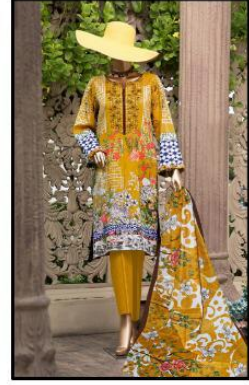

Gull Ahmed ORIGINAL LAWN **NX**
LAWN COLLECTION

Style No.01

Style No.01

Stlye No.02

Style No.03

Style No.04

Gull Ahmed ORIGINAL LAWN **NX**
LAWN COLLECTION

SUMMER
COLLECTION '2020
IN STORES
NOW

Style No.05

Gull Ahmed ORIGINAL LAWN **NX**
LAWN COLLECTION

Style No.02

Hellow to everyone

present new looking and stylish printed designs

Gull Ahmed ORIGINAL LAWN **NX**
LAWN COLLECTION

Style.No.-	TOP	BOTTOM	DUPATTA	RATE
01	Pure lawn Print	Pure Lawn Dyed	Pure Cotton Mal mal	399 + GST
02	Pure lawn Print	Pure Lawn Dyed	Pure Cotton Mal mal	399 + GST
03	Pure lawn Print	Pure Lawn Dyed	Pure Cotton Mal mal	399 + GST
04	Pure lawn Print	Pure Lawn Dyed	Pure Cotton Mal mal	399 + GST
05	Pure lawn Print	Pure Lawn Dyed	Pure Cotton Mal mal	399 + GST

Gull Ahmed ORIGINAL LAWN NX
LAWN COLLECTION

Style No.01

Gull Ahmed ORIGINAL LAWN **NX**
LAWN COLLECTION

Style No.04

Gull Ahmed ORIGINAL LAWN **NX**
LAWN COLLECTION

Style No.05

Gull Ahmed ORIGINAL LAWN **NX**
LAWN COLLECTION