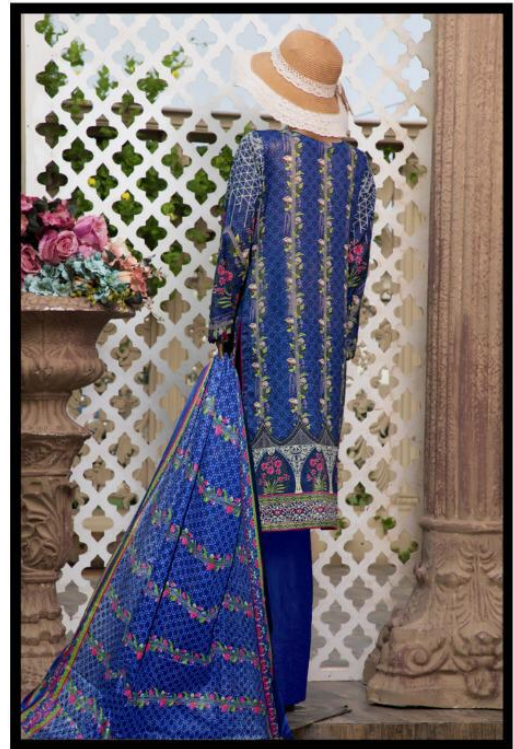

Gull Ahmed ORIGINAL LAWN **NX**
LAWN COLLECTION

Style No.01

Style No.01

Stlye No.02

Style No.03

Style No.04

Gull Ahmed ORIGINAL LAWN **NX**
LAWN COLLECTION

SUMMER
COLLECTION '2020
IN STORES
NOW

Style No.05

Gull Ahmed ORIGINAL LAWN **NX**
LAWN COLLECTION

Style No.02

Hellow to everyone

present new looking and stylish printed designs

Gull Ahmed ORIGINAL LAWN **NX**
LAWN COLLECTION

Style.No.-	TOP	BOTTOM	DUPATTA	RATE
01	Pure lawn Print	Pure Lawn Dyed	Pure Cotton Mal mal	399 + GST
02	Pure lawn Print	Pure Lawn Dyed	Pure Cotton Mal mal	399 + GST
03	Pure lawn Print	Pure Lawn Dyed	Pure Cotton Mal mal	399 + GST
04	Pure lawn Print	Pure Lawn Dyed	Pure Cotton Mal mal	399 + GST
05	Pure lawn Print	Pure Lawn Dyed	Pure Cotton Mal mal	399 + GST

Gull Ahmed ORIGINAL LAWN NX
LAWN COLLECTION

Style No.01

Gull Ahmed ORIGINAL LAWN **NX**
LAWN COLLECTION

Style No.04

Gull Ahmed ORIGINAL LAWN **NX**
LAWN COLLECTION

Style No.05

Gull Ahmed ORIGINAL LAWN **NX**
LAWN COLLECTION