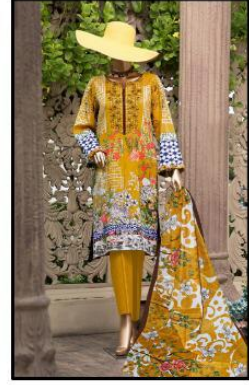

Gull Ahmed ORIGINAL LAWN **NX**
LAWN COLLECTION

Style No.01

Style No.01

Stlye No.02

Style No.03

Style No.04

Gull Ahmed ORIGINAL LAWN **NX**
LAWN COLLECTION

SUMMER
COLLECTION '2020
IN STORES
NOW

Style No.05

Gull Ahmed ORIGINAL LAWN **NX**
LAWN COLLECTION

Style No.02

Hellow to everyone

present new looking and stylish printed designs

Gull Ahmed ORIGINAL LAWN **NX**
LAWN COLLECTION

Style.No.-	TOP	BOTTOM	DUPATTA	RATE
01	Pure lawn Print	Pure Lawn Dyed	Pure Cotton Mal mal	399 + GST
02	Pure lawn Print	Pure Lawn Dyed	Pure Cotton Mal mal	399 + GST
03	Pure lawn Print	Pure Lawn Dyed	Pure Cotton Mal mal	399 + GST
04	Pure lawn Print	Pure Lawn Dyed	Pure Cotton Mal mal	399 + GST
05	Pure lawn Print	Pure Lawn Dyed	Pure Cotton Mal mal	399 + GST

Gull Ahmed ORIGINAL LAWN **NX**
LAWN COLLECTION

Style No.01

Gull Ahmed ORIGINAL LAWN **NX**
LAWN COLLECTION

Style No.04

Gull Ahmed ORIGINAL LAWN **NX**
LAWN COLLECTION

Style No.05

Gull Ahmed ORIGINAL LAWN NX
LAWN COLLECTION