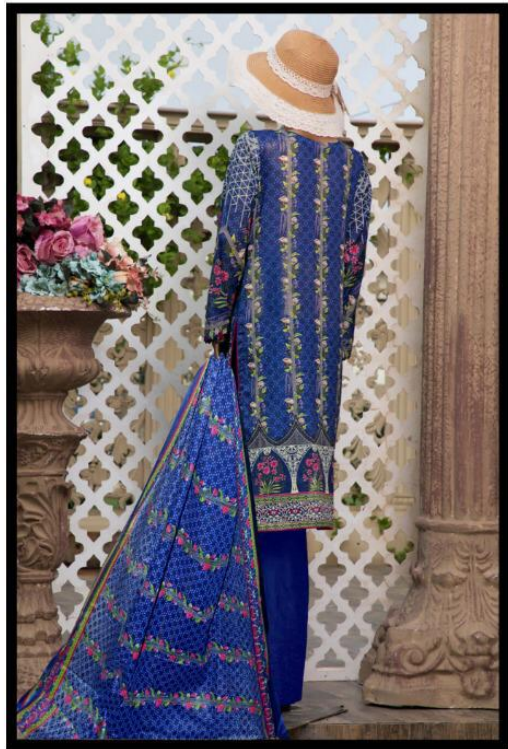

Gull Ahmed ORIGINAL LAWN **NX**
LAWN COLLECTION

Style No.01

Style No.01

Stlye No.02

Style No.03

Style No.04

Gull Ahmed ORIGINAL LAWN **NX**
LAWN COLLECTION

SUMMER
COLLECTION '2020
IN STORES
NOW

Style No.05

Gull Ahmed ORIGINAL LAWN **NX**
LAWN COLLECTION

Style No.02

Hellow to everyone

present new looking and stylish printed designs

Gull Ahmed ORIGINAL LAWN **NX**
LAWN COLLECTION

Style.No.-	TOP	BOTTOM	DUPATTA	RATE
01	Pure lawn Print	Pure Lawn Dyed	Pure Cotton Mal mal	399 + GST
02	Pure lawn Print	Pure Lawn Dyed	Pure Cotton Mal mal	399 + GST
03	Pure lawn Print	Pure Lawn Dyed	Pure Cotton Mal mal	399 + GST
04	Pure lawn Print	Pure Lawn Dyed	Pure Cotton Mal mal	399 + GST
05	Pure lawn Print	Pure Lawn Dyed	Pure Cotton Mal mal	399 + GST

Gull Ahmed ORIGINAL LAWN NX
LAWN COLLECTION

Style No.01

Gull Ahmed ORIGINAL LAWN **NX**
LAWN COLLECTION

Style No.04

Gull Ahmed ORIGINAL LAWN **NX**
LAWN COLLECTION

Style No.05

Gull Ahmed ORIGINAL LAWN **NX**
LAWN COLLECTION