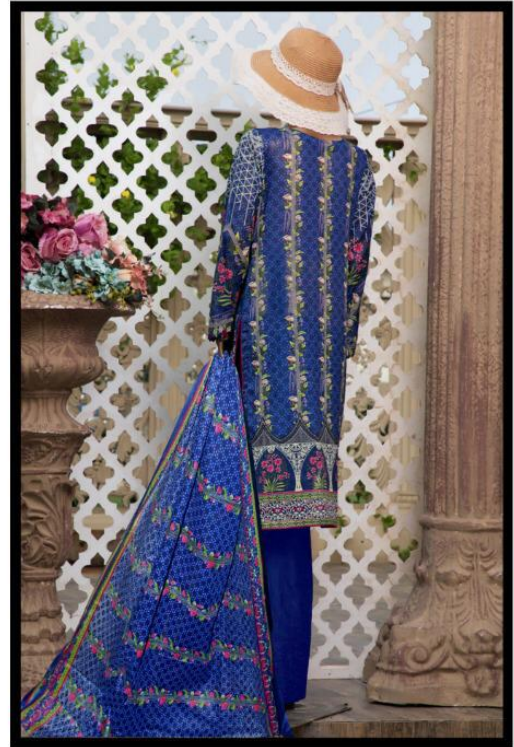

Gull Ahmed ORIGINAL LAWN **NX**
LAWN COLLECTION

Style No.01

Style No.01

Stlye No.02

Style No.03

Style No.04

Gull Ahmed ORIGINAL LAWN **NX**
LAWN COLLECTION

SUMMER
COLLECTION '2020
IN STORES
NOW

Style No.05

Gull Ahmed ORIGINAL LAWN **NX**
LAWN COLLECTION

Style No.02

Hellow to everyone

present new looking and stylish printed designs

Gull Ahmed ORIGINAL LAWN **NX**
LAWN COLLECTION

Style.No.-	TOP	BOTTOM	DUPATTA	RATE
01	Pure lawn Print	Pure Lawn Dyed	Pure Cotton Mal mal	399 + GST
02	Pure lawn Print	Pure Lawn Dyed	Pure Cotton Mal mal	399 + GST
03	Pure lawn Print	Pure Lawn Dyed	Pure Cotton Mal mal	399 + GST
04	Pure lawn Print	Pure Lawn Dyed	Pure Cotton Mal mal	399 + GST
05	Pure lawn Print	Pure Lawn Dyed	Pure Cotton Mal mal	399 + GST

Gull Ahmed ORIGINAL LAWN **NX**
LAWN COLLECTION

Style No.01

Gull Ahmed ORIGINAL LAWN **NX**
LAWN COLLECTION

Style No.04

Gull Ahmed ORIGINAL LAWN **NX**
LAWN COLLECTION

Style No.05

Gull Ahmed ORIGINAL LAWN NX
LAWN COLLECTION