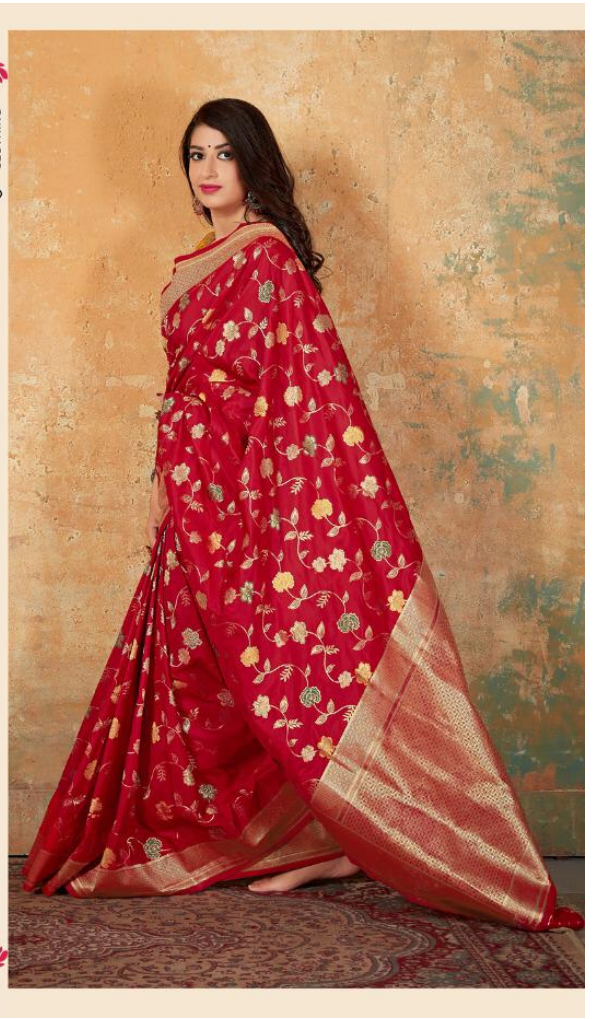

manjubaa  
CLOTHING

carjuba  
CLOTHING

2704

manjubaa  
CLOTHING

# Mahavalli Silk

D.NO.	PRODUCT FABRICS	PRICE
2701	BANARASI SILK	2395/-
2702	BANARASI SILK	2395/-
2703	BANARASI SILK	2395/-
2704	BANARASI SATIN	2695/-
2705	BANARASI SATIN	2695/-

**\*Terms & Conditions Apply.**