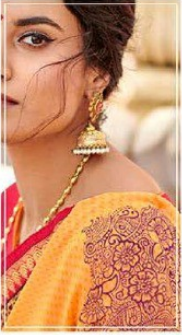

755

TEXTILE DEAL