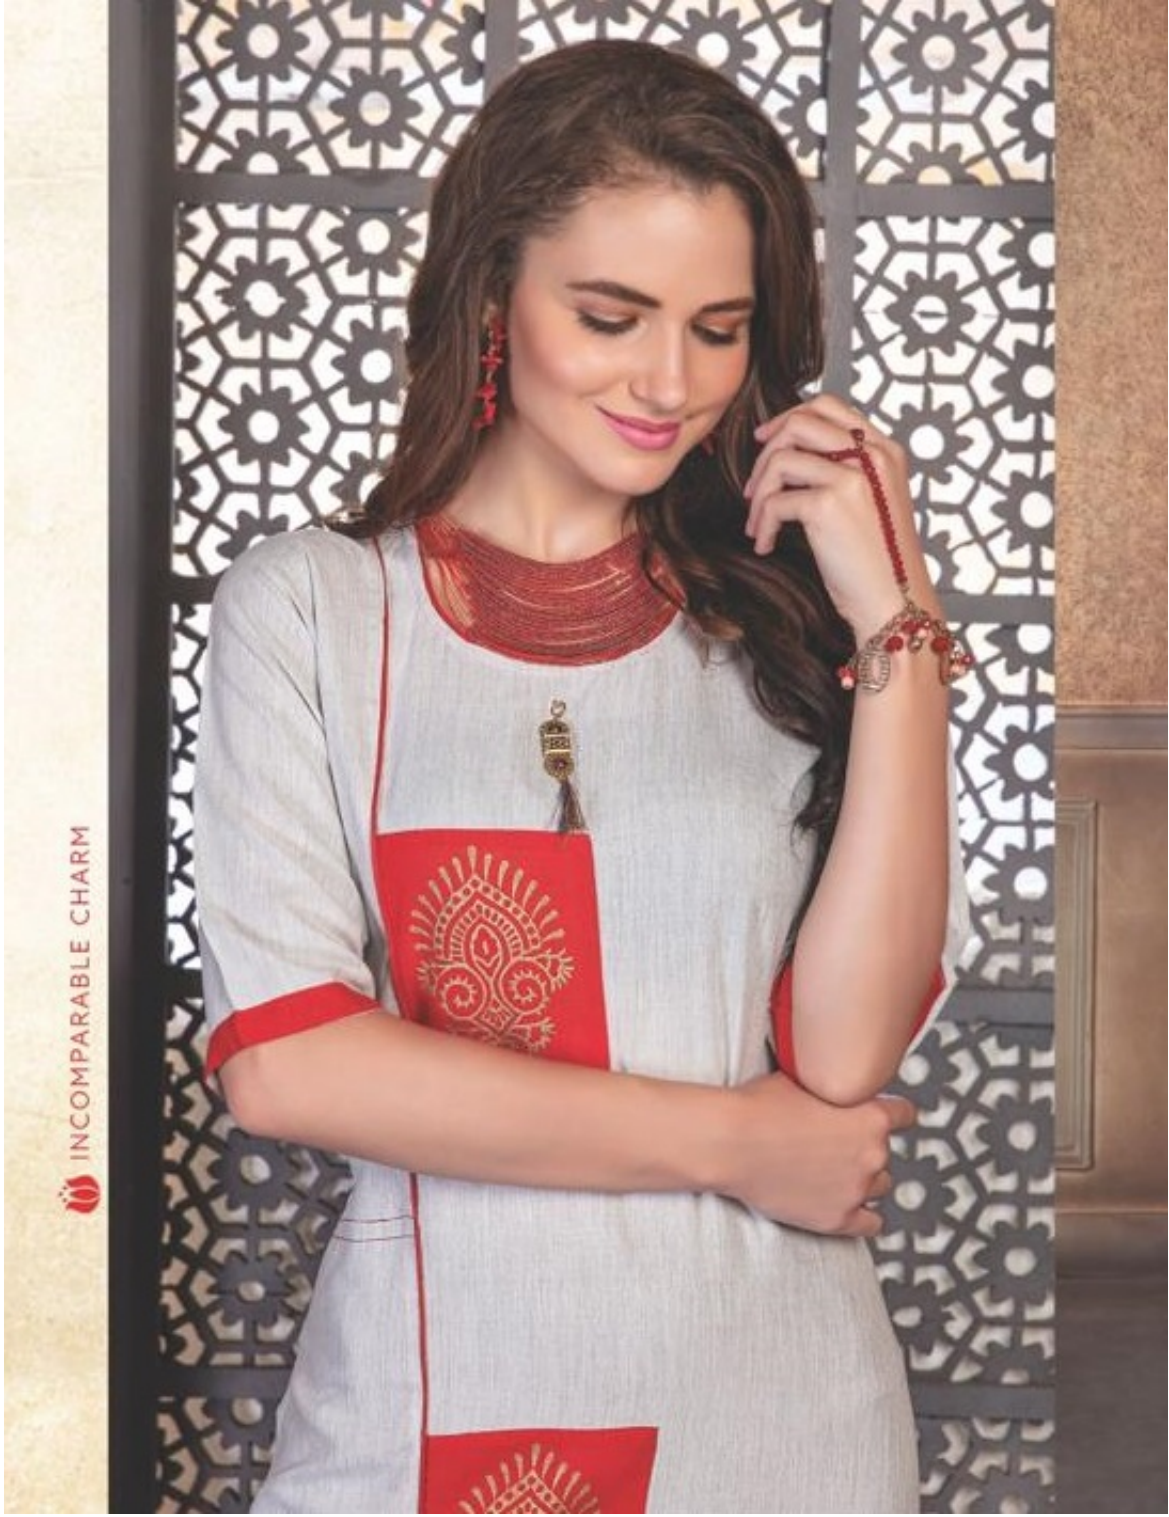

INCOMPARABLE CHARM

INCOMPARABLE CHARM

INCOMPARABLE CHARM

Paavi

KRITIKA 008

ADD  
A STRIKING  
STATEMENT  
TO YOUR LOOK  
WITH PIECES  
DESIGNED  
TO EXUDE  
FEMININITY  
& CLASS

KRITIKA 010

THIS SEASON FASHION LOOKS TO THE ETERNALLY STYLISH FITS FOR LADY - LIKE DRESSING & GROWN UP  
GLAMOUR IN ELEGANTLY PRINTED DESIGNS.

*Paani*  
PRODUCT OF INDIAN CLOTHING

KRITIKA 005

ADD A TOUCH OF  
STATEMENT TO  
YOUR LOOK  
WITH PIECE  
DESIGNED TO  
EXUDE  
FEMININITY  
& CLASS

*Paavi*  
A brand of nature's colors

EXQUIRTE  
ELEGANCE  
FILLED WITH  
WEARABLE'S  
VERSATILE  
FRESH IN THE  
SEASONS  
FAVOURITE  
SHADES