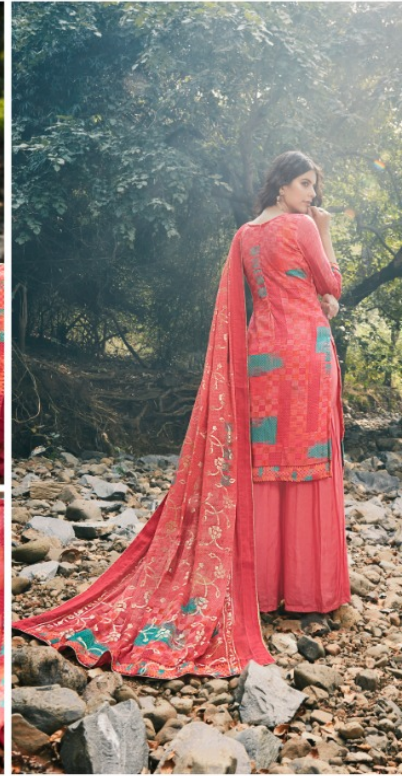

NATUREL  
BEAUTY

163

NATUREL  
BEAUTY

163

160

161

162

163

164

165

164

163

KARMA  
FASHION PVT. LTD.

RIWAAZ

Design No	Description	Rate
160	Top:Pure Muslin Silk Sequence work Embroidery Digital Print, Dupatta:Pure Chinnon Chiffon Sequence Embroidery Digital Print.	1995
161	Top:Pure Muslin Silk Sequence work Embroidery Digital Print, Dupatta:Pure Chinnon Chiffon Sequence Embroidery Digital Print.	1995
162	Top:Pure Muslin Silk Sequence work Embroidery Digital Print, Dupatta:Pure Chinnon Chiffon Sequence Embroidery Digital Print.	1995
163	Top:Pure Muslin Silk Sequence work Embroidery Digital Print, Dupatta:Pure Chinnon Chiffon Sequence Embroidery Digital Print.	1995
164	Top:Pure Muslin Silk Sequence work Embroidery Digital Print, Dupatta:Pure Chinnon Chiffon Sequence Embroidery Digital Print.	1995
165	Top:Pure Muslin Silk Sequence work Embroidery Digital Print, Dupatta:Pure Chinnon Chiffon Sequence Embroidery Digital Print.	1995