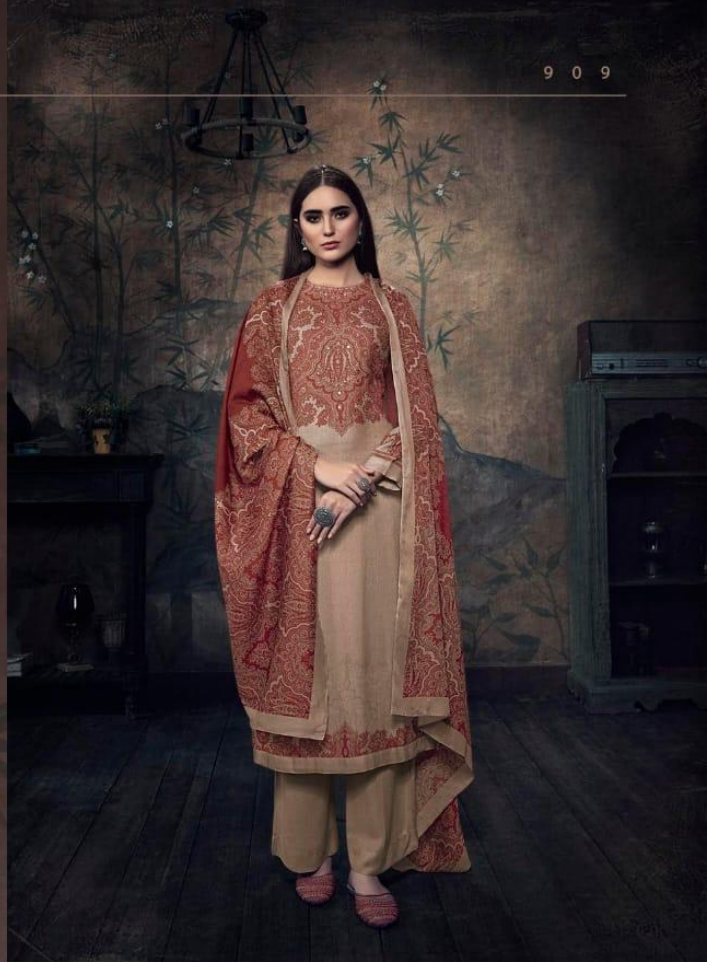

itrana

PAISLEY

PAISLEY

RATE LIST

H S N CODE - 5408

DESIGN NO	DESCRIPTION	RATE
912 - 909		
943 - 930		
918 - 921	TOP - VISCOSE MODAL DIGITAL PRINT WITH HAND WORK	1495/-
906 - 915	BOTTOM - COTTON SATIN	
954 - 958	DUPATTA - PURE MUSLIN SILK DIGITAL PRINTED	
924 - 984		