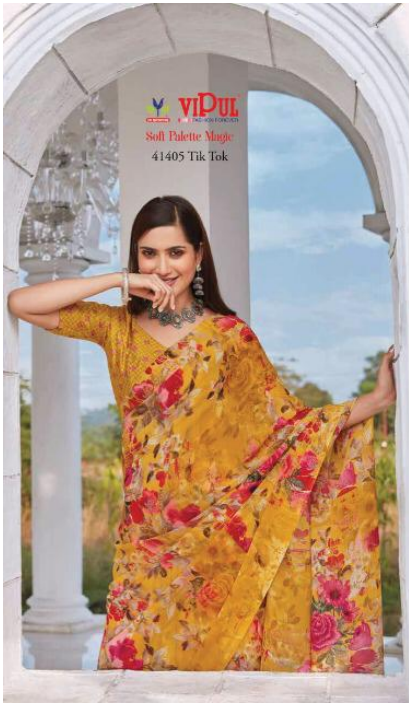

ayaan™
by
VIPUL
FASHION FOREVER

Soft Palette Magic

viDUL
Soft Palette Magic
41421 Kit Kat

ETHNIC ELEMENTS

Capture the Imagination with elegant,
ethnic elements & youthful, refreshing hues.

viDUI
Soft Palette Magic
41426 Tik Tok

41414
Tik Tok

41415
Tik Tok

41416
Kit Kat

41420
Tik Tok

41421
Kit Kat

41422
Tik Tok

41417
Tik Tok

41418
Kit Kat

41419
Tik Tok

41423
Tik Tok

41424
Kit Kat

41426
Tik Tok

41425
Tik Tok

viDUI
Soft Palette Magic

ayaan™
by
VIPUL
FASHION FOREVER

Soft Palette Magic

Soft Palette Magic

With exciting new designs and unique fabrics, we've gone that extra mile to bring you all that is fashionable & NOW! This time around, the spirit of fashion is a revival of creative boldness & combative confidence, reflecting a fearless experimentation with vibrant colours and contrasting designs, while meeting the highest standard of quality that is synonymous to 'VIPUL SAREES'.