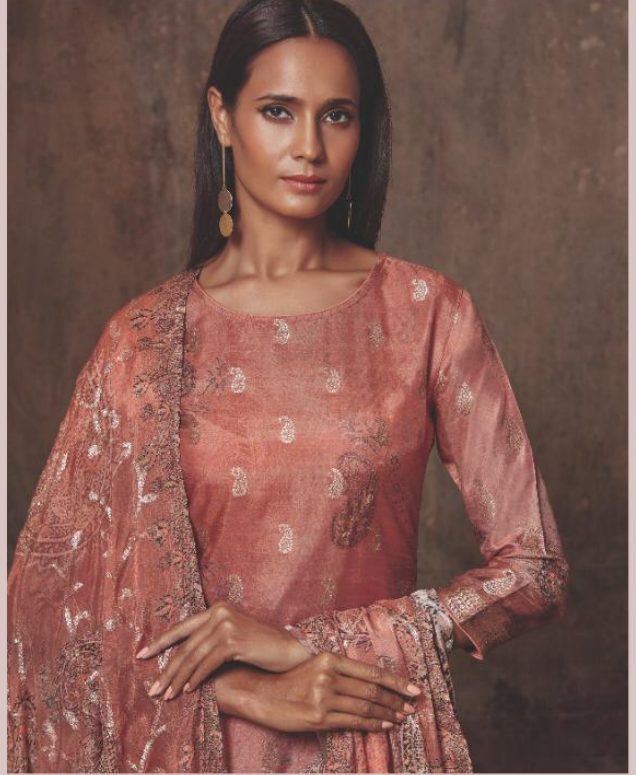

Om.Lex
ELEVATING MODERNITY