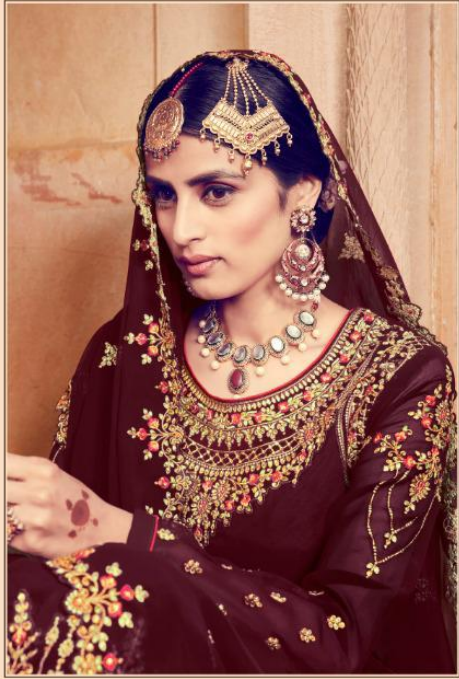

RATE LIST OF CATALOGUE

D.NO	DESCRIPTION	RATE
17901	TOP GEORGETTE WITH EMBROIDERY WORK DUPATTA GEORGETTE WITH EMBROIDERY WORK BOTTOM HAVY SANTOON	1495
17902	TOP GEORGETTE WITH EMBROIDERY WORK DUPATTA GEORGETTE WITH EMBROIDERY WORK BOTTOM HAVY SANTOON	1495
17903	TOP GEORGETTE WITH EMBROIDERY WORK DUPATTA GEORGETTE WITH EMBROIDERY WORK BOTTOM HAVY SANTOON	1495
17904	TOP GEORGETTE WITH EMBROIDERY WORK DUPATTA GEORGETTE WITH EMBROIDERY WORK BOTTOM HAVY SANTOON	1495
17905	TOP GEORGETTE WITH EMBROIDERY WORK DUPATTA GEORGETTE WITH EMBROIDERY WORK BOTTOM HAVY SANTOON	1495
17906	TOP GEORGETTE WITH EMBROIDERY WORK DUPATTA GEORGETTE WITH EMBROIDERY WORK BOTTOM HAVY SANTOON	1495