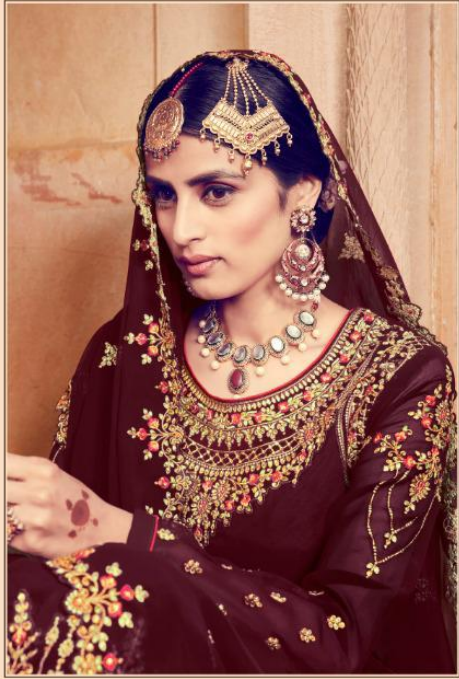

**zubeda**<sup>TM</sup>  
essence to be seen

**MEHZABIN**

*beautiful as the moon*

17903

**ROSHNI**  
international pvt. ltd

**ROSHNI INTERNATIONAL PVT.LTD.**

**zubeda™**  
essence to be seen

**MEHZABIN**  
*beautiful as the moon*

***RATE LIST OF CATALOGUE***

<b>D.NO</b>	<b>DESCRIPTION</b>	<b>RATE</b>
17901	TOP GEORGETTE WITH EMBROIDERY WORK DUPATTA GEORGETTE WITH EMBROIDERY WORK BOTTOM HAVY SANTOON	1495
17902	TOP GEORGETTE WITH EMBROIDERY WORK DUPATTA GEORGETTE WITH EMBROIDERY WORK BOTTOM HAVY SANTOON	1495
17903	TOP GEORGETTE WITH EMBROIDERY WORK DUPATTA GEORGETTE WITH EMBROIDERY WORK BOTTOM HAVY SANTOON	1495
17904	TOP GEORGETTE WITH EMBROIDERY WORK DUPATTA GEORGETTE WITH EMBROIDERY WORK BOTTOM HAVY SANTOON	1495
17905	TOP GEORGETTE WITH EMBROIDERY WORK DUPATTA GEORGETTE WITH EMBROIDERY WORK BOTTOM HAVY SANTOON	1495
17906	TOP GEORGETTE WITH EMBROIDERY WORK DUPATTA GEORGETTE WITH EMBROIDERY WORK BOTTOM HAVY SANTOON	1495