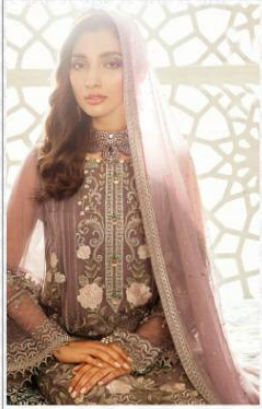

ALVEERA

2097