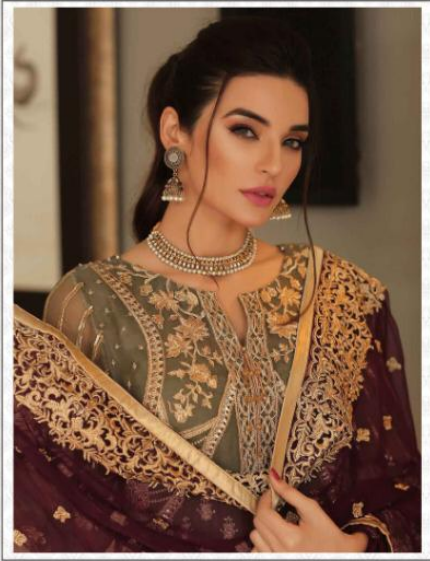

ALVEERA

ALVEERA

2096

ALVEERA

2097

ALVEERA
|2098

ALVEERA

2099

2095

2096

2097

2098

2099

ALVEERA

ALVEERA

D.No.	Top	Inner	Bottom	Dupatta	Rate
2095	Net With Heavy Embroidery And Moti Lace	Santoon	Santoon	Net With Embroidery	1165/-
2096	Faux Georgette With Heavy Embroidery	Santoon	Santoon	Net With Embroidery	1245/-
2097	Faux Georgette With Heavy Embroidery	Santoon	Santoon	Shaded Nazmin With Heavy Diamond	1175/-
2098	Net With Heavy Embroidery And Handwork	Santoon	Santoon With Embroidery	Net With Embroidery	1290/-
2099	Faux Georgette With Heavy Embroidery And Handwork	Santoon	Santoon	Net With Embroidery	1325/-