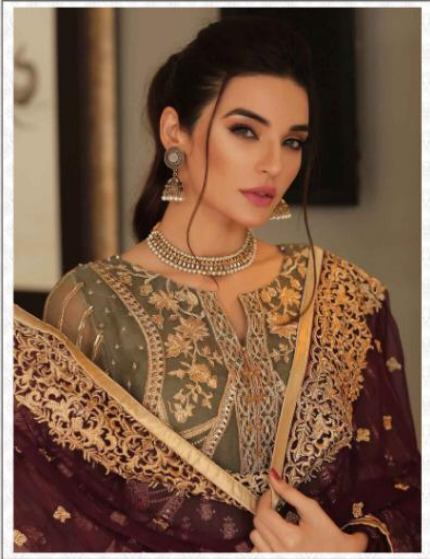

ALVEERA

ALVEERA

2096

ALVEERA

2097

ALVEERA
|2098

ALVEERA

2099

2095

2096

2097

2098

2099

ALVEERA

ALVEERA

D.No.	Top	Inner	Bottom	Dupatta	Rate
2095	Net With Heavy Embroidery And Moti Lace	Santoon	Santoon	Net With Embroidery	1165/-
2096	Faux Georgette With Heavy Embroidery	Santoon	Santoon	Net With Embroidery	1245/-
2097	Faux Georgette With Heavy Embroidery	Santoon	Santoon	Shaded Nazmin With Heavy Diamond	1175/-
2098	Net With Heavy Embroidery And Handwork	Santoon	Santoon With Embroidery	Net With Embroidery	1290/-
2099	Faux Georgette With Heavy Embroidery And Handwork	Santoon	Santoon	Net With Embroidery	1325/-