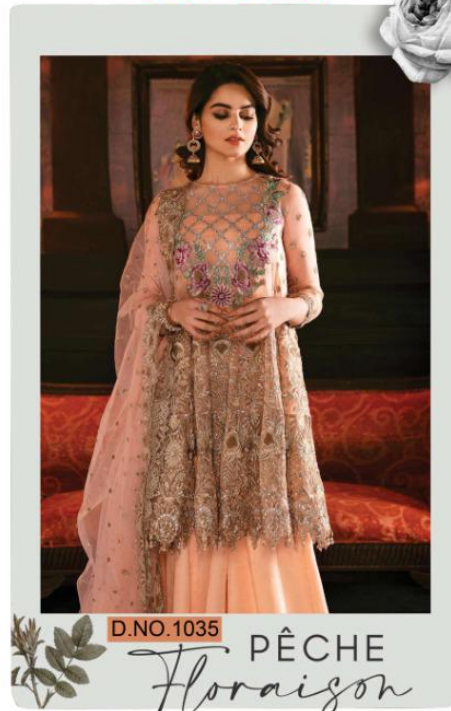

KHAYYIRA SUITS™