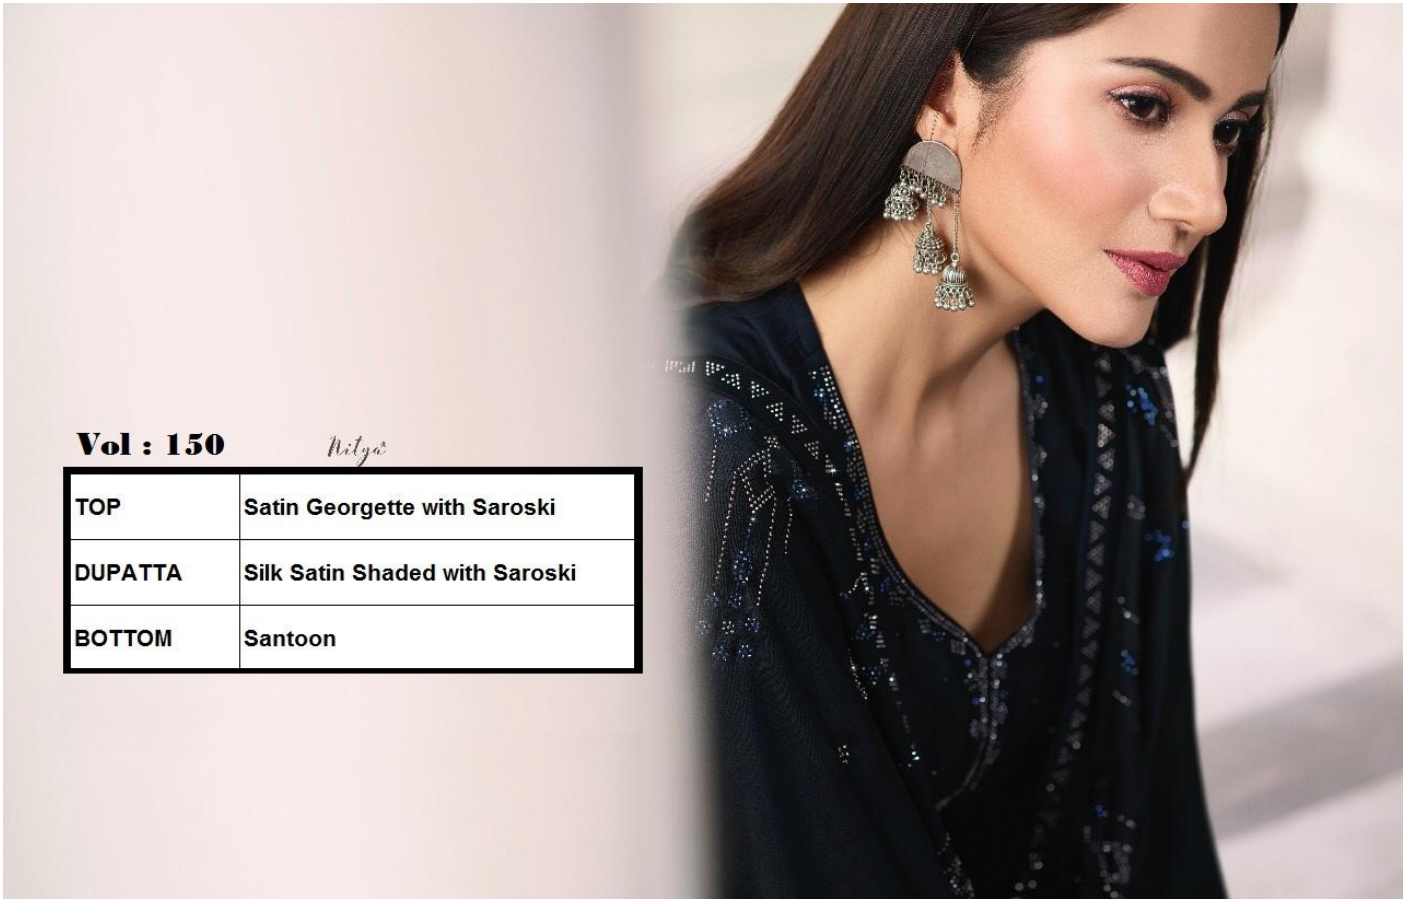

Nitya[®]
VOL-150

•5006•

Nitya®

VOL-150

5001

Nitya®

VOL-150

5002

Nitya[®]
VOL-150

Vol : 150

Nitya

TOP	Satin Georgette with Saroski
DUPATTA	Silk Satin Shaded with Saroski
BOTTOM	Santoon

Nitya

•5001•

Nitya

Nitya