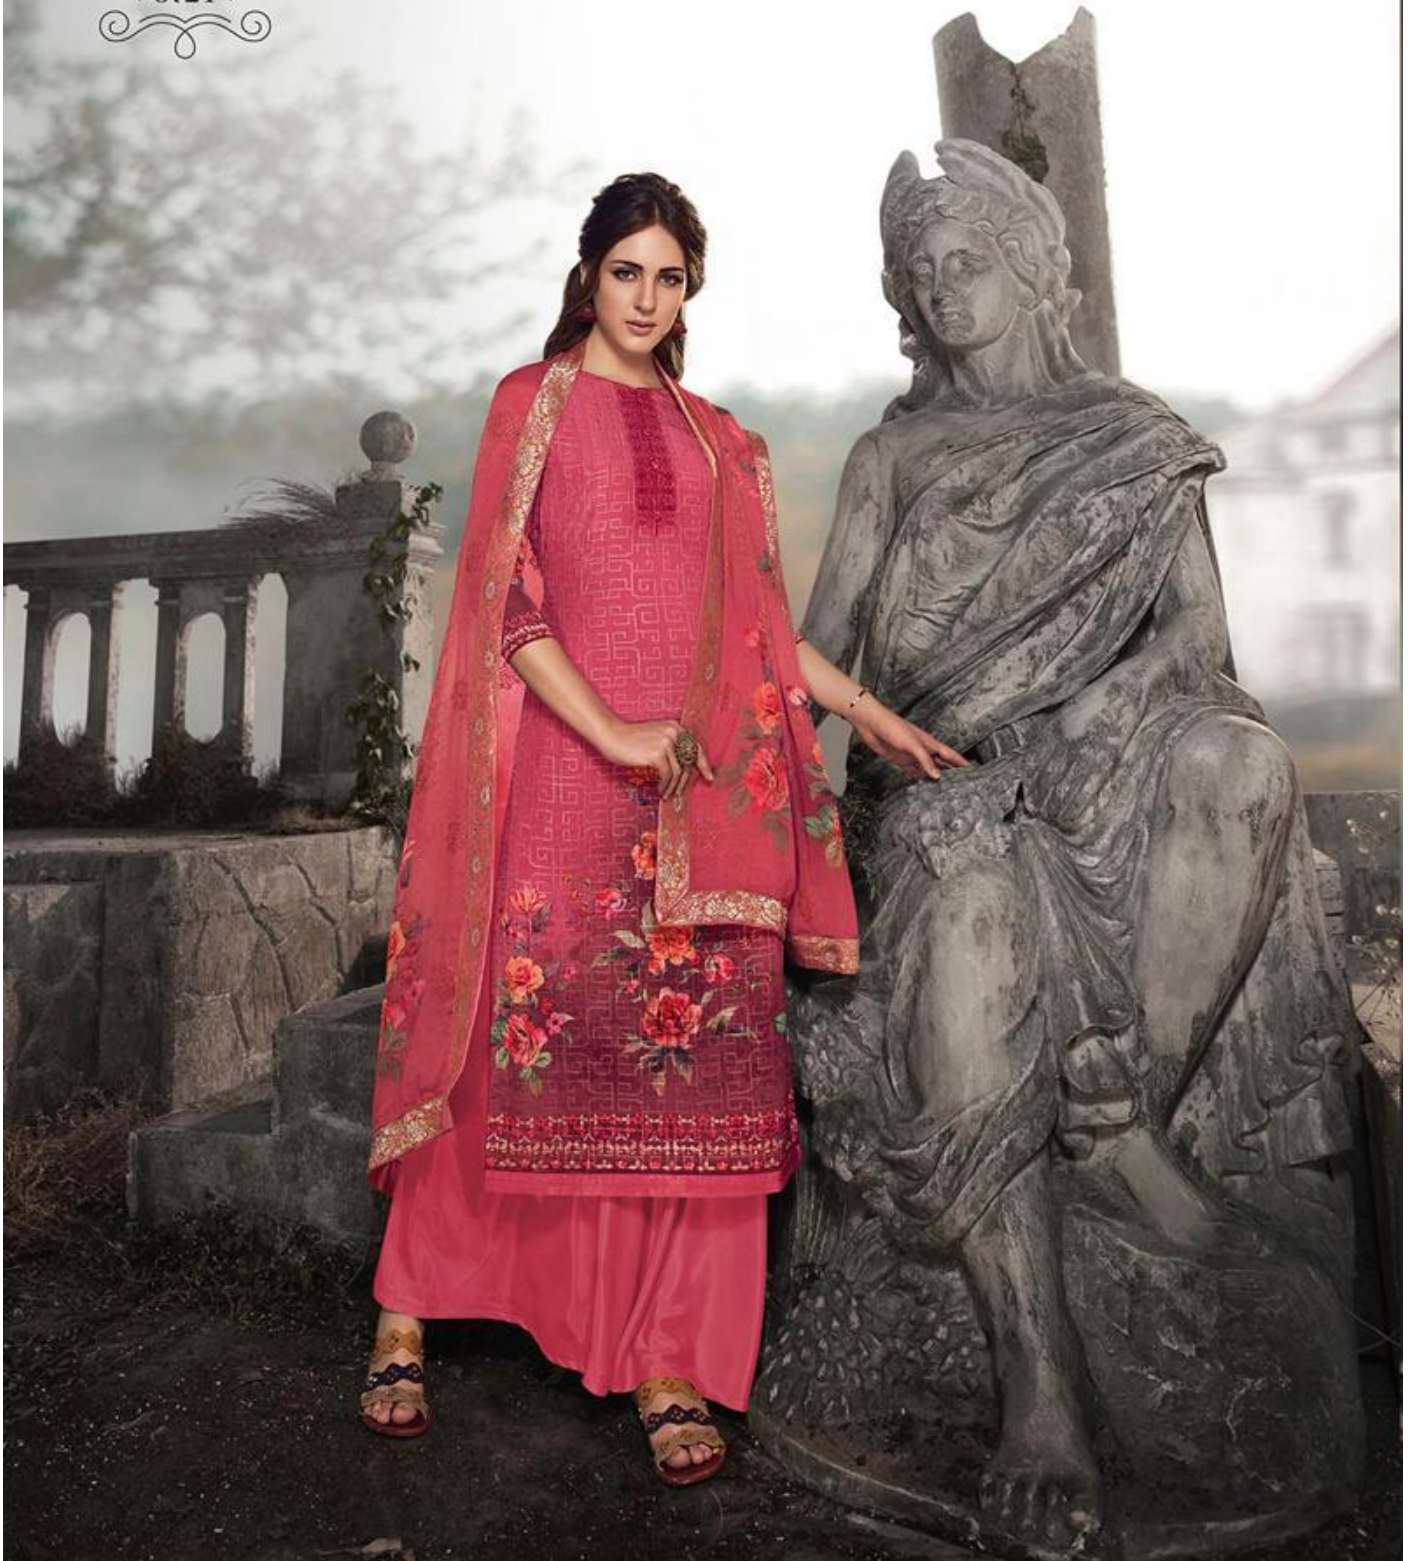

Glossy

◆ 9724 ◆