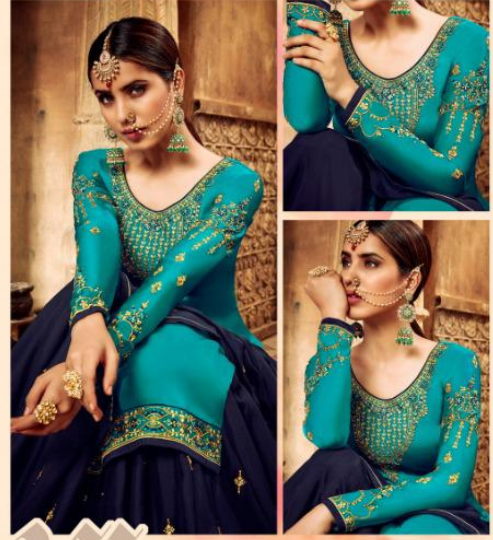

MANDORA
SARARA

MANDORA
SARARA

MANDORA

SARARA

-: FABRIC DETAILS -:

TOP	SATIN GEORGETTE
INNER	DULL SANTUN
BOTTOM	GEORGETTE WITH SANTUN
DUPATTA	CHINON

D.No.14201

Luxious Speed

*We don't design cloths we design Conviction and confidence in you.
Powerful women should reflect two attributes, classy and fabulous.*

MANDORA

SARARA

D.No.14201

-: FABRIC DETAILS :-

TOP	SATIN GEORGETTE
INNER	DULL SANTUN
BOTTOM	GEORGETTE WITH SANTUN
DUPATTA	CHINON

Simply Splendid

*Establishing new outlook for trends
and fashion preferences. Nourishing unbelievable
Crafts with freshness in styling for Perfect charming
appearance of you.*

❖ D.No.14205 ❖

Dramatic Grace
*Tradition are forever with us Complimenting with elegance and grandeur.
Modern women grows herself in Contemplation of our traditional outfits.*

The right side of the image is a promotional graphic for the 'Dramatic Grace' collection. It features a woman standing in the same traditional Indian setting as the left image, wearing the same purple dress and pink shawl. The background is a light beige color with a subtle pattern. The text 'Dramatic Grace' is prominently displayed in a serif font, with a stylized logo above it. Below the title is a short paragraph in italics. In the top right corner, there is a purple circular logo with the letters 'RSF' inside.