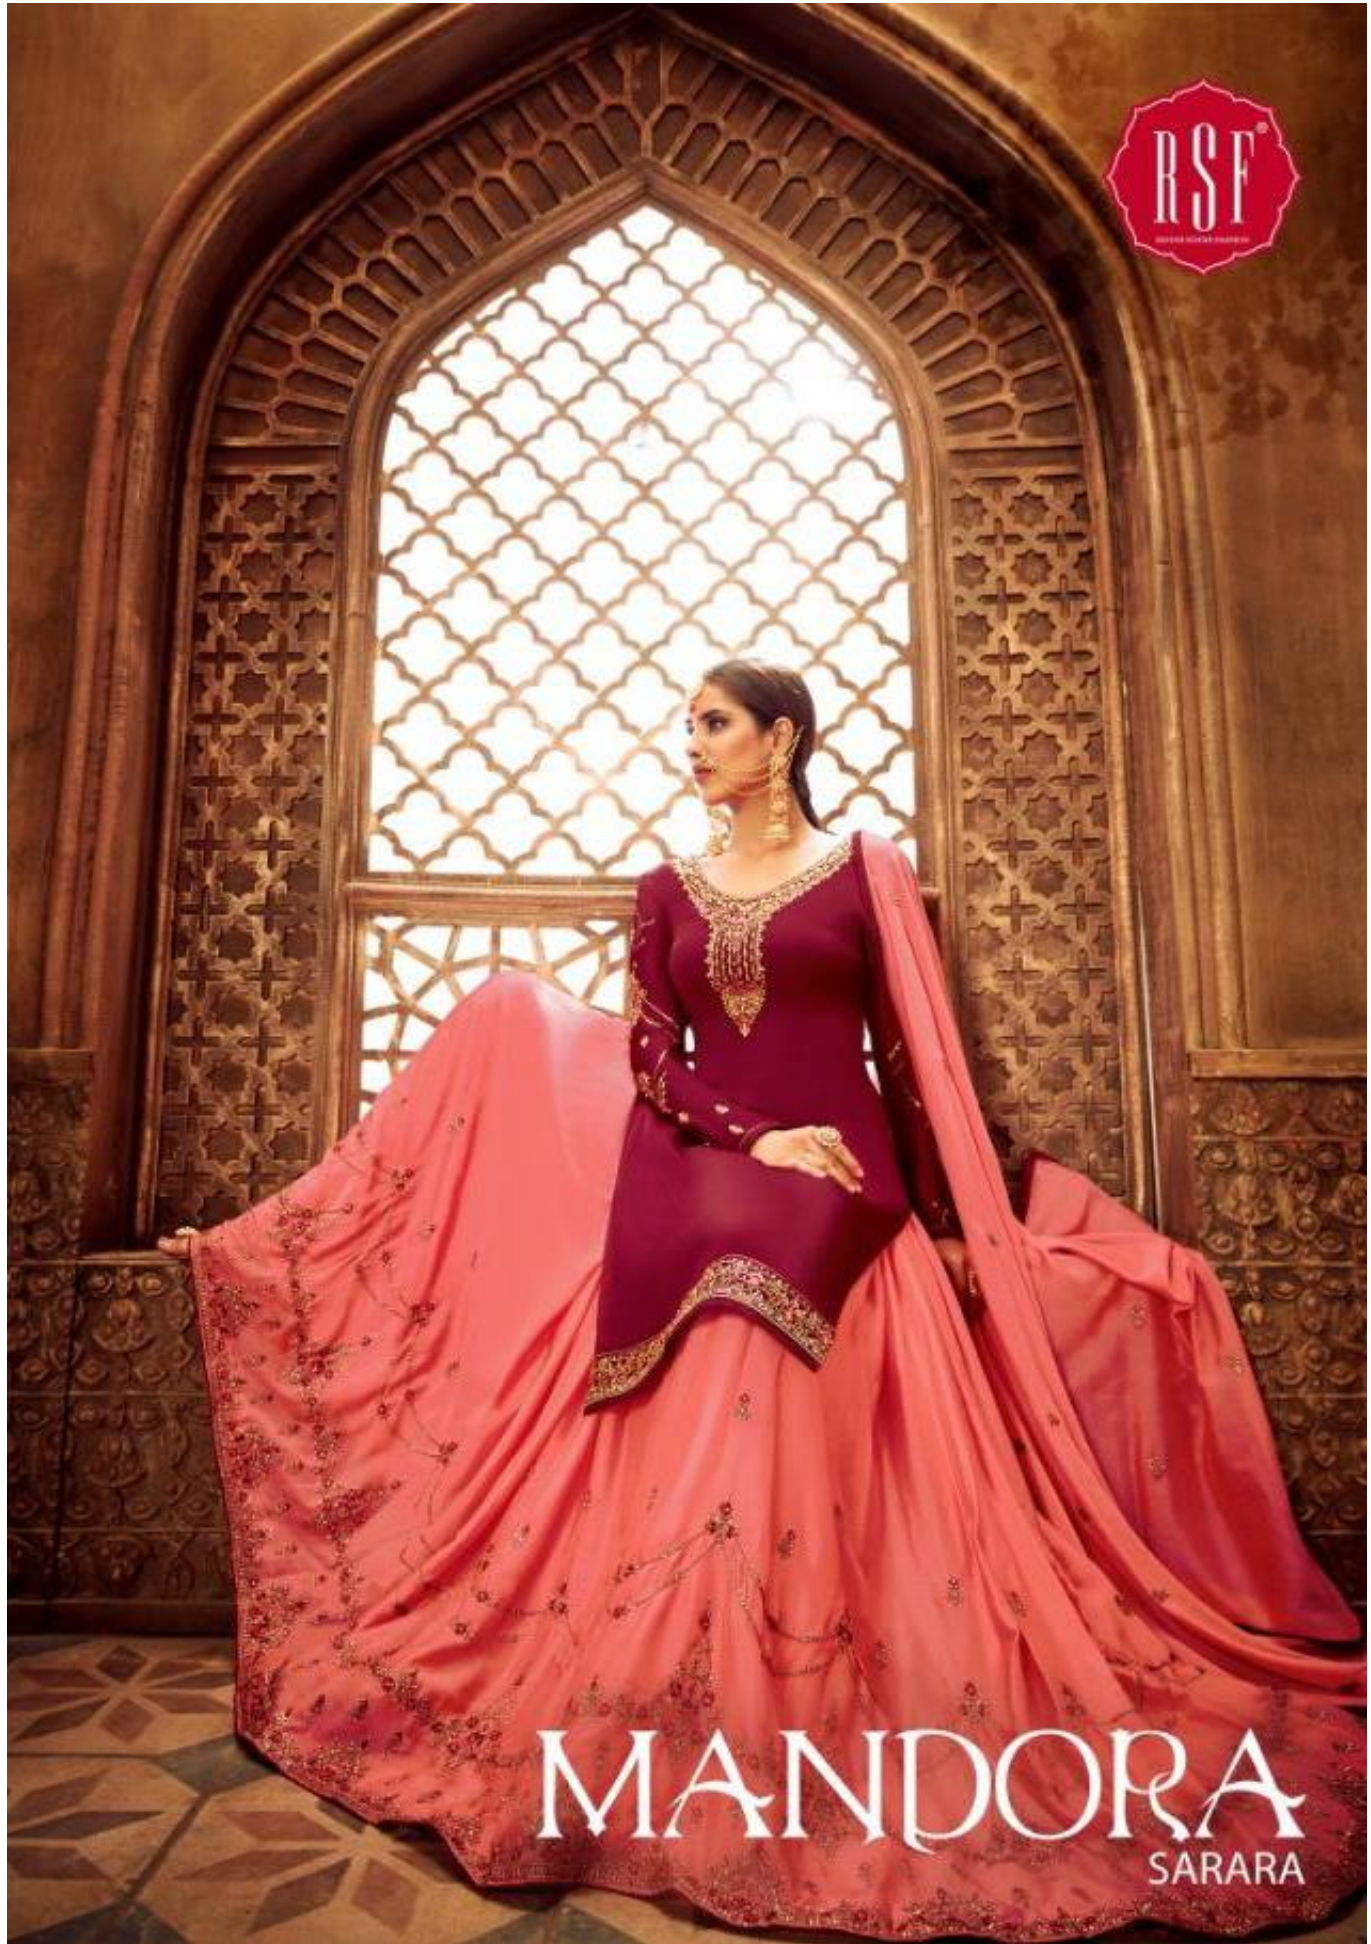

MANDORA
SARARA

MANDORA
SARARA

MANDORA

SARARA

-: FABRIC DETAILS -:

TOP	SATIN GEORGETTE
INNER	DULL SANTUN
BOTTOM	GEORGETTE WITH SANTUN
DUPATTA	CHINON

D.No.14201

Luxious Speed

*We don't design cloths we design Conviction and confidence in you.
Powerful women should reflect two attributes, classy and fabulous.*

MANDORA

SARARA

D.No.14201

-: FABRIC DETAILS :-

TOP	SATIN GEORGETTE
INNER	DULL SANTUN
BOTTOM	GEORGETTE WITH SANTUN
DUPATTA	CHINON

The right side of the image is a promotional graphic for the 'Dramatic Grace' collection. It features a woman standing in the same traditional Indian setting as the left image, wearing the same purple dress and pink shawl. The background is a light beige color with a subtle pattern. The text 'Dramatic Grace' is prominently displayed in a serif font, with a stylized logo above it. Below the title is a short paragraph in italics. In the top right corner, there is a purple circular logo with the letters 'RSF' inside.