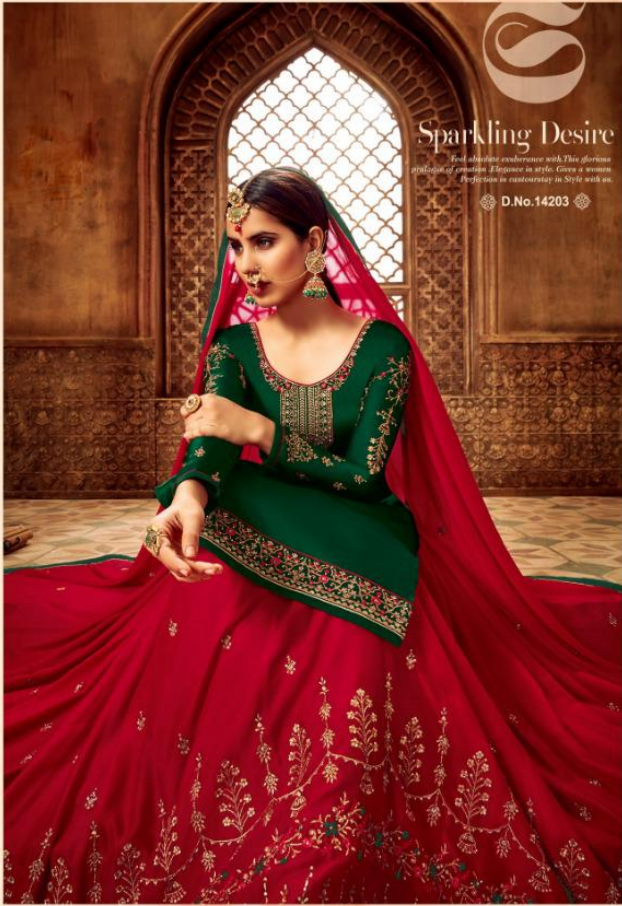

MANDORA
SARARA

MANDORA
SARARA

MANDORA

SARARA

-: FABRIC DETAILS -:

TOP	SATIN GEORGETTE
INNER	DULL SANTUN
BOTTOM	GEORGETTE WITH SANTUN
DUPATTA	CHINON

D.No.14201

Luxious Speed

*We don't design cloths we design Conviction and confidence in you.
Powerful women should reflect two attributes, classy and fabulous.*

MANDORA

SARARA

D.No.14201

-: FABRIC DETAILS :-

TOP	SATIN GEORGETTE
INNER	DULL SANTUN
BOTTOM	GEORGETTE WITH SANTUN
DUPATTA	CHINON

The right side of the image is a promotional graphic for the 'Dramatic Grace' collection. It features a woman standing in the same traditional Indian setting as the left image, wearing the same purple dress and pink shawl. The background is a light beige color with a subtle pattern. The text 'Dramatic Grace' is prominently displayed in a serif font, with a stylized logo above it. Below the title is a short paragraph in italics. In the top right corner, there is a purple circular logo with the letters 'RSF' inside.