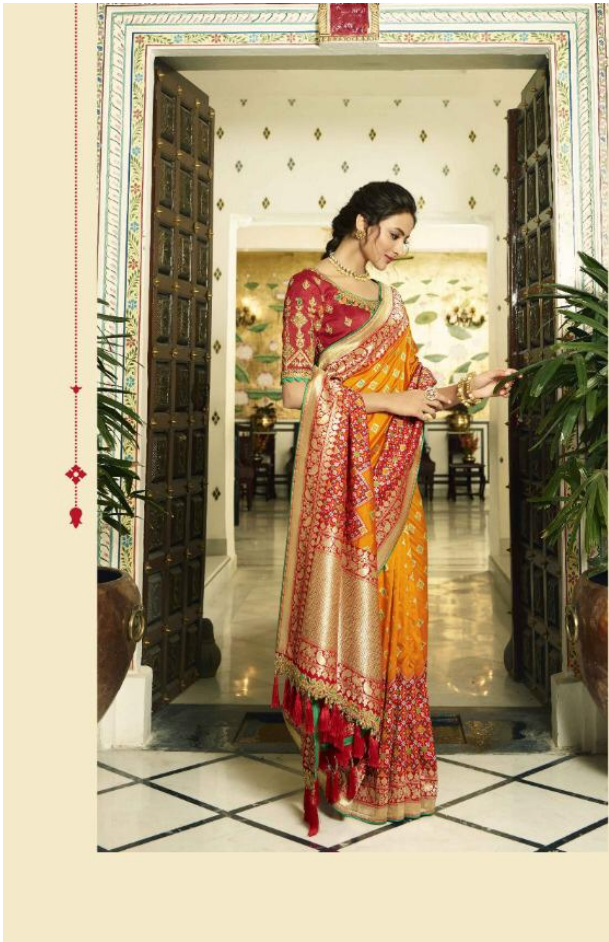

# RAJASI

BY

Sulakshmi<sup>®</sup>  
SAREES

Sulakshmi  
SAREES  
◆ 6004 ◆

The right side of the image features a light beige background with two vertical decorative lines. Each line consists of a series of small red diamond shapes and floral motifs, creating a symmetrical, ornate border. The text 'Sulakshmi SAREES' and the number '6004' are centered between these lines.

Sulakshmi  
SAREES  
◆ 6002 ◆

Sulakshmi

◆ 6001 ◆