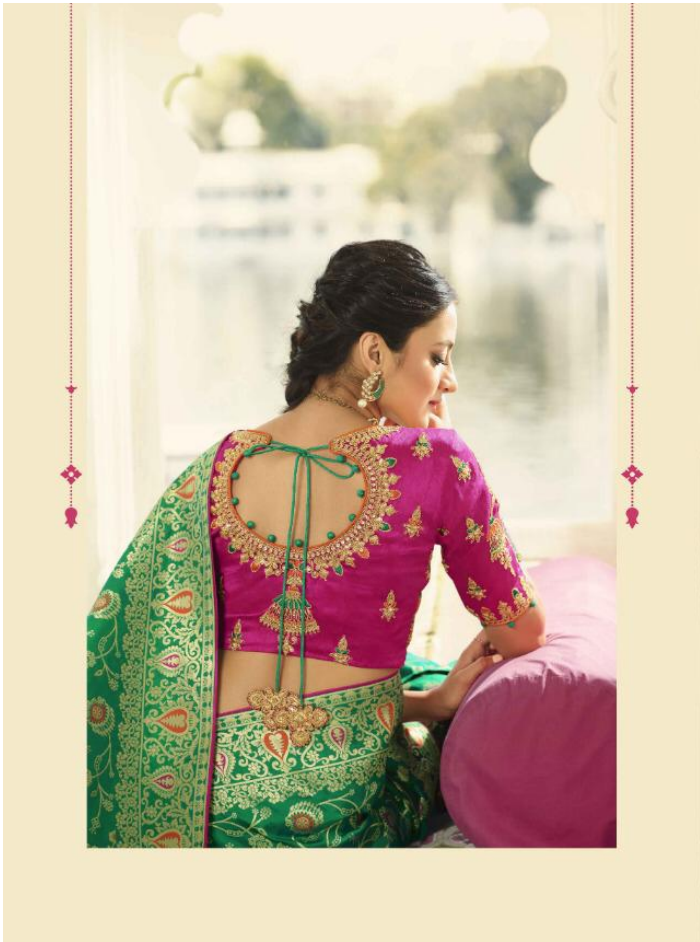

# RAJASI

BY

Sulakshmi<sup>®</sup>  
SAREES

Sulakshmi  
SAREES  
◆ 6004 ◆

The right side of the image features a light beige background with two vertical decorative lines. Each line consists of a series of small red diamond shapes and floral motifs, creating a symmetrical, ornate border. The text 'Sulakshmi SAREES' and the number '6004' are centered between these lines.

Sulakshmi  
SAREES  
◆ 6002 ◆

Sulakshmi

◆ 6001 ◆