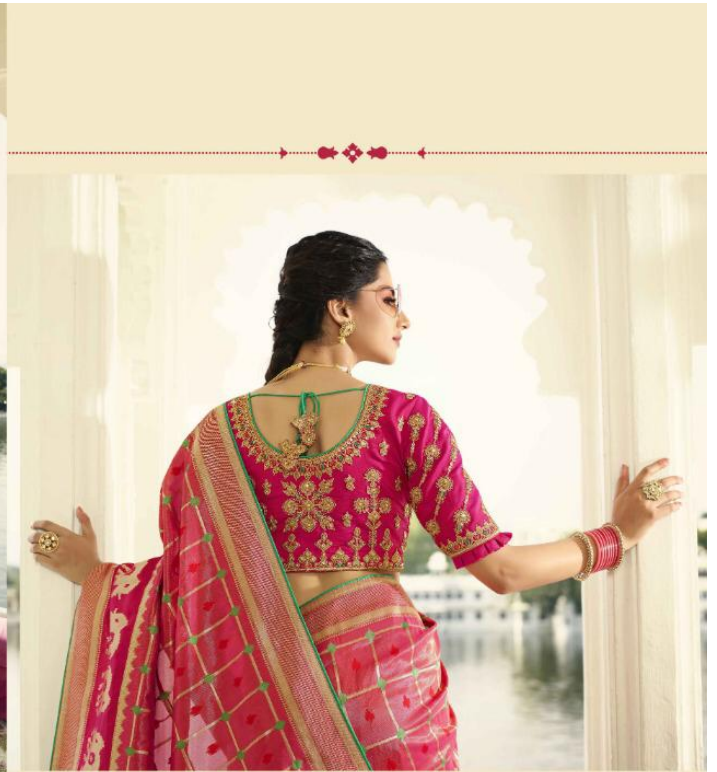

# RAJASI

BY

Sulakshmi<sup>®</sup>  
SAREES

Sulakshmi  
SAREES  
◆ 6004 ◆

The right side of the image features a light beige background with two vertical decorative lines. Each line consists of a series of small red diamond shapes and floral motifs, creating a symmetrical, ornate border. The text 'Sulakshmi SAREES' and the number '6004' are centered between these lines.

Sulakshmi  
SAREES  
◆ 6014 ◆

Sulakshmi  
SAREES  
◆ 6011 ◆

Sulakshmi  
SAREES  
◆ 6007 ◆

Sulakshmi  
SAREES  
◆ 6007 ◆

Sulakshmi  
SAREES