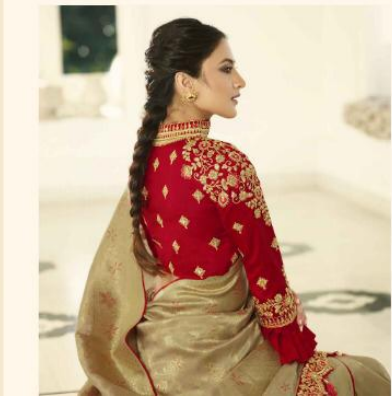

# RAJASI

BY

Sulakshmi<sup>®</sup>  
SAREES

Sulakshmi  
SAREES  
◆ 6004 ◆

The right side of the image features a light beige background with two vertical decorative lines. Each line consists of a series of small red diamond shapes and floral motifs, creating a symmetrical, ornate border. The text 'Sulakshmi SAREES' and the number '6004' are centered between these lines.

◆ 6009 ◆

◆ 6010 ◆

◆ 6011 ◆

◆ 6012 ◆

◆ 6013 ◆

◆ 6014 ◆

◆ 6015 ◆

Sulakshmi  
SAREES  
◆ 6014 ◆

Sulakshmi  
SAREES  
◆ 6014 ◆

Sulakshmi  
SAREES  
◆ 6011 ◆

Sulakshmi  
SAREES  
◆ 6007 ◆

Sulakshmi  
SAREES  
◆ 6007 ◆

Sulakshmi  
SAREES