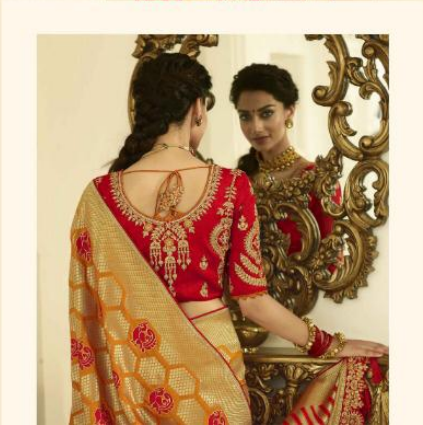

# RAJASI

BY

Sulakshmi<sup>®</sup>  
SAREES

Sulakshmi  
SAREES  
◆ 6004 ◆

The right side of the image features a light beige background with two vertical decorative lines. Each line consists of a series of small red diamond shapes and floral motifs, creating a symmetrical, ornate border. The text 'Sulakshmi SAREES' and the number '6004' are centered between these lines.

◆ 6009 ◆

◆ 6010 ◆

◆ 6011 ◆

◆ 6012 ◆

◆ 6013 ◆

◆ 6014 ◆

◆ 6015 ◆

Sulakshmi  
SAREES  
◆ 6014 ◆