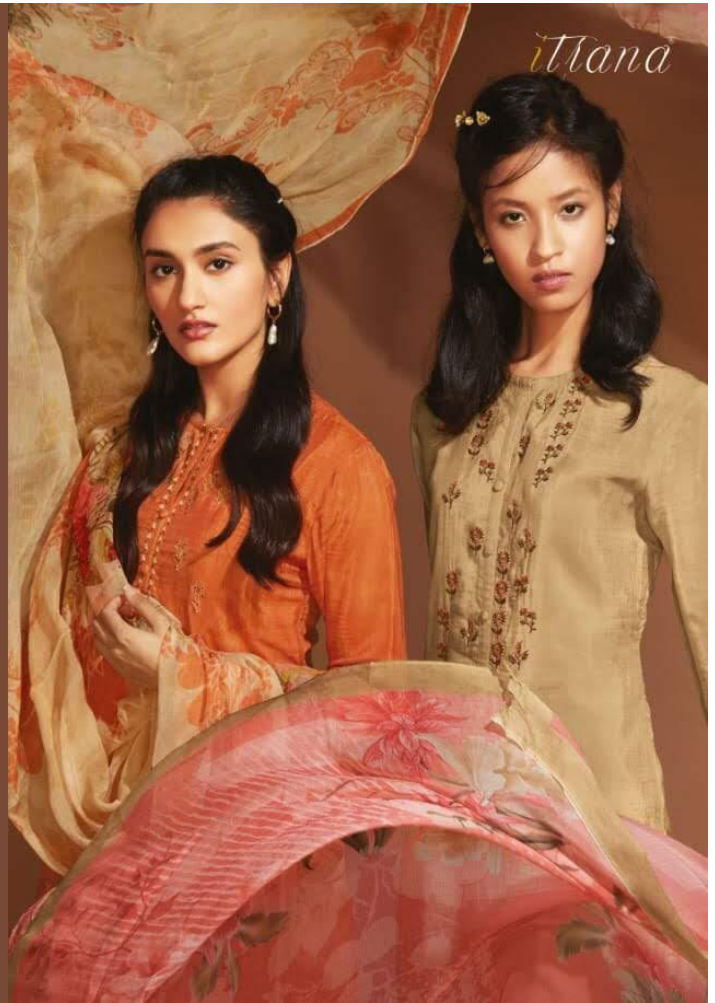

Freesia

RATE LIST

H S N CODE - 5208

DESIGN NO	DESCRIPTION	RATE
799 - 796		
742 - 748	TOP - VISCOSE SILK DIGITAL PRINT WITH EMBROIDERY	
709 - 704	BOTTOM - COTTON SATIN	
718 - 715	DUPATTA - CHIFFON DIGITAL PRINTED	1495/-
726 - 722		
765 - 715		

TOTAL SUITS	TOTAL AMOUNT	AVG. RATE
12	17940/-	1495/-

ittana

Manufactured by : Sahiba Limited

Sale Office : Krishna Textile Market Nr. J.J. A/C Market, Ring Road, surat - 395002, Gujarat (INDIA)
Domestic Enquiries : +91-97141 66670 | International Enquiries : +91-99242 02279