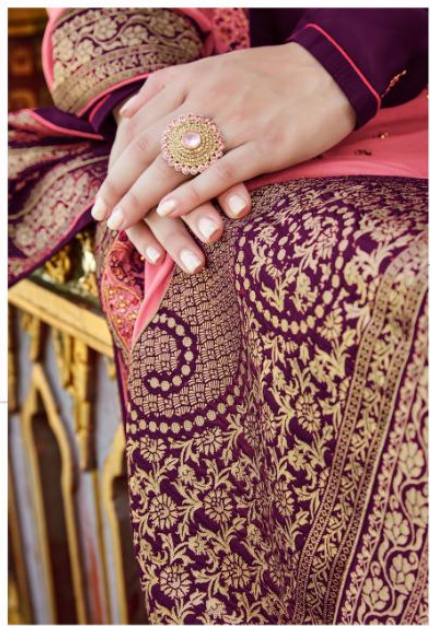

The
SIMPLICITY
is the key note of all true Elegance..