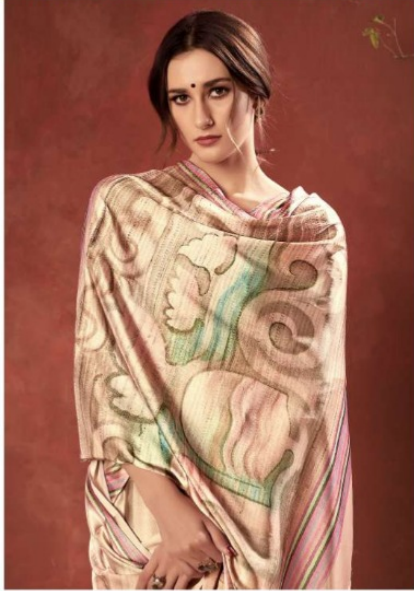

Flowerly

VOL-03

Flowerly

VOL-03

REALM OF FANTASY
FASHION'S LUXURIOUS ALLORE

D.NO. 20402

AMAZING GRACE
IT'S ALL YOU NEED FOR PERFECTION THIS SEASON

D.NO. 20403

ETHEREAL APPEAL
SHOW OFF YOUR SOFTER SIDE THIS AUTUMN WITH FLIRTY,
FLOWING & FEMININE SILHOUETTES.

D.NO. 20404

PAINTERLY STROKES
INDULGE IN GUL AHMAD'S FLOATY
RENDERINGS....

D.NO. 20406

Decorative floral motifs are visible at the bottom of the page.

REALM OF FANTASY
EMBRACE SOPHISTICATED CHARM WITH THE SOFT
FEMININE OF CHIFFON.

D.NO. 20407

Apple

REFINED LUXURY
ADD A STRIKING STATEMENT TO YOUR LOOK WITH PIECES
DESIGNED TO EVIDENCE FEMININITY & CLASS

D.NO. 20401
(PRIMIUM CRAP)