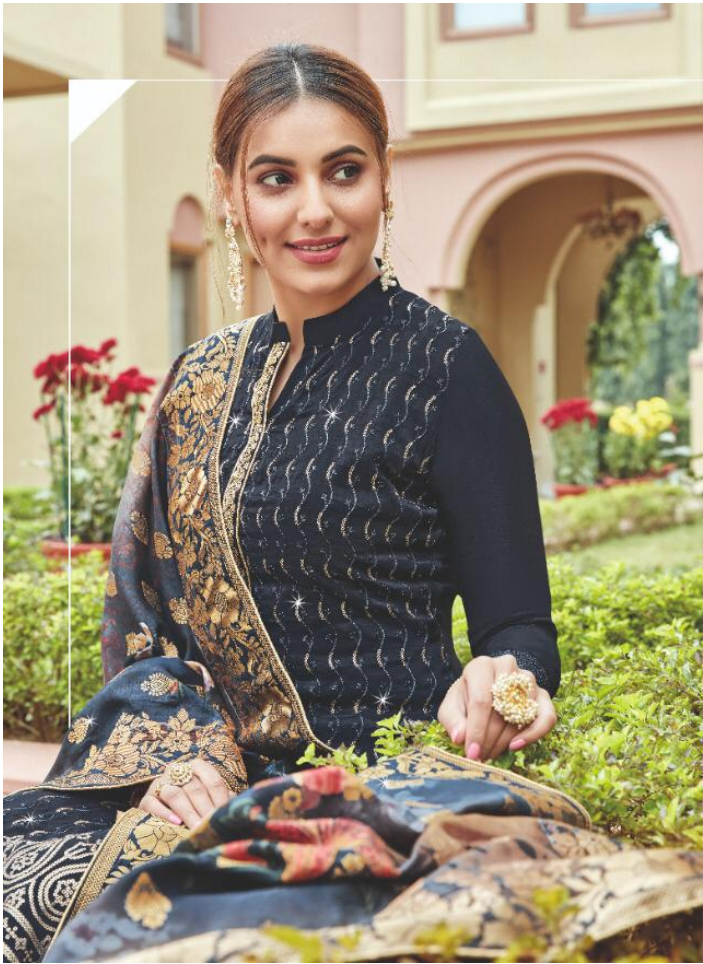

KALA JACQUARD -2

DRAPED IN

RADIANCE

Expressive drapes and tones for a look that's radiant

D.No.1007

SEASON'S

FAVORITE

Ideal for occasions that need to make a look special.

D.No.1006

K
KALA FASHION

BRING LIFE TO

THE CLASSICS ...!

In this unmatched color palatte

Fashion is not necessary about labels its not about brands its about something else that comes from within.

KALA JACQUARD -2