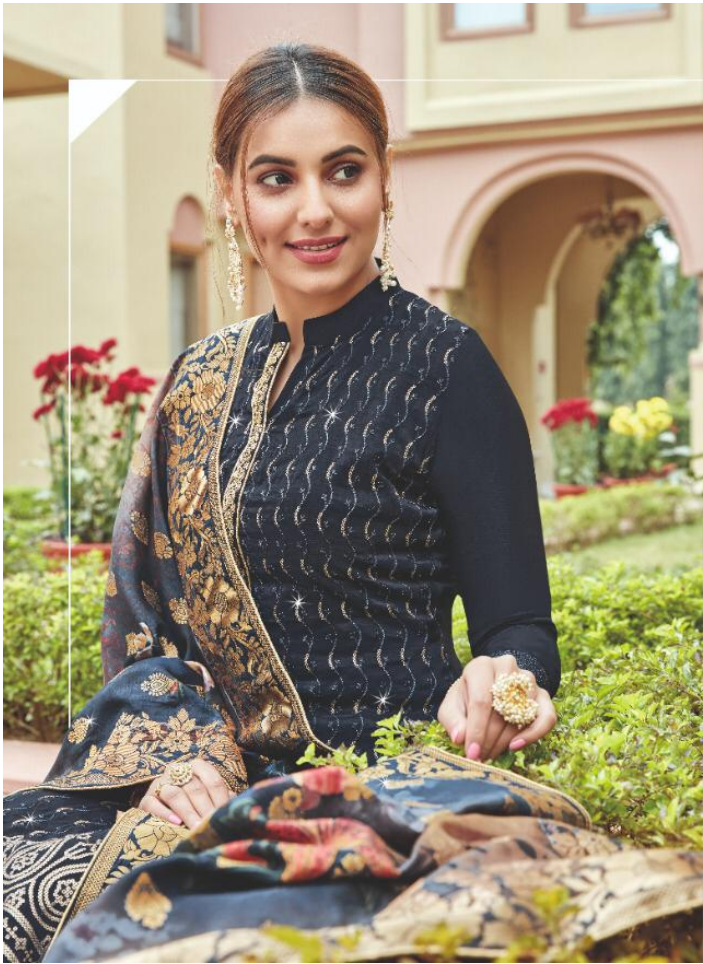

KALA JACQUARD -2

DRAPED IN

RADIANCE

Expressive drapes and tones for a look that's radiant

D.No.1007

Of the classic
Indian saree and
modern appeal

D.No.1004

BRING LIFE TO

THE CLASSICS ...!

In this unmatched color palette

Fashion is not necessary about labels its not about brands its about something else that comes from within.

KALA JACQUARD -2

D.No.1001

D.No.1002

D.No.1003

D.No.1004