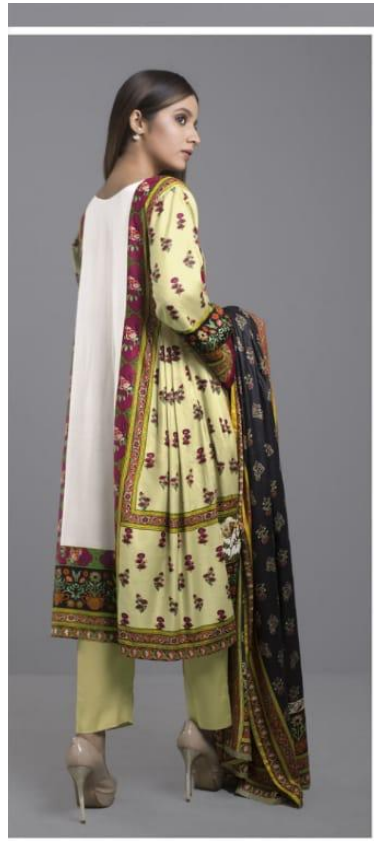

...Fabric Detail...
* Top - 2.35 mtr
* Bottom - 2.00 mtr
* Dupatta - 2.20 mtr
STYLE : 2002

K
keval
FAB
Mariya Gold

...Fabric Detail...
* Top - 2.35 mtr
* Bottom - 2.00 mtr
* Dupatta - 2.20 mtr
STYLE : 2002

K
keval
FAB
Mariya Gold

K
KEVAI
FAB
Mariya Gold

...Fabric Detail...

- * Top - 2.35 mtr
- * Bottom - 2.00 mtr
- * Dupatta - 2.20 mtr

STYLE : 2003

K
keval
FAB
Mariya Gold

...Fabric Detail...
• Top - 2.35 mtr
• Bottom - 2.00 mtr
• Dupatta - 2.20 mtr
STYLE : 2001

K
KEVAI
FAB
MARIYA Gold

...Fabric Detail...
* Top - 2.35 mtr
* Bottom - 2.00 mtr
* Dupatta - 2.20 mtr
STYLE : 2004

Hello to everyone
present new looking and stylish printed designs

MARIYA Gold

LAWN COLLECTION
TROPICAL EDITION