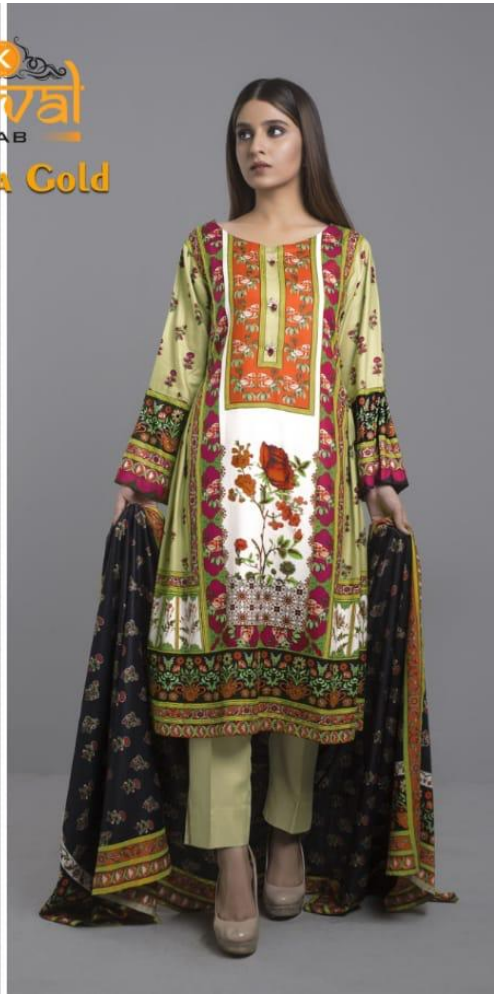

...Fabric Detail...
* Top - 2.35 mtr
* Bottom - 2.00 mtr
* Dupatta - 2.20 mtr
STYLE : 2002

K
keval
FAB
Mariya Gold

...Fabric Detail...
* Top - 2.35 mtr
* Bottom - 2.00 mtr
* Dupatta - 2.20 mtr
STYLE : 2002

K
keval
FAB
Mariya Gold

K
KEVAI
FAB
Mariya Gold

...Fabric Detail...

- * Top - 2.35 mtr
- * Bottom - 2.00 mtr
- * Dupatta - 2.20 mtr

STYLE : 2003

K
keval
FAB
Mariya Gold

...Fabric Detail...
• Top - 2.35 mtr
• Bottom - 2.00 mtr
• Dupatta - 2.20 mtr
STYLE : 2001

K
KEVAI
FAB
MARIYA Gold

...Fabric Detail...
* Top - 2.35 mtr
* Bottom - 2.00 mtr
* Dupatta - 2.20 mtr
STYLE : 2004

Hello to everyone
present new looking and stylish printed designs

MARIYA Gold

LAWN COLLECTION
TROPICAL EDITION