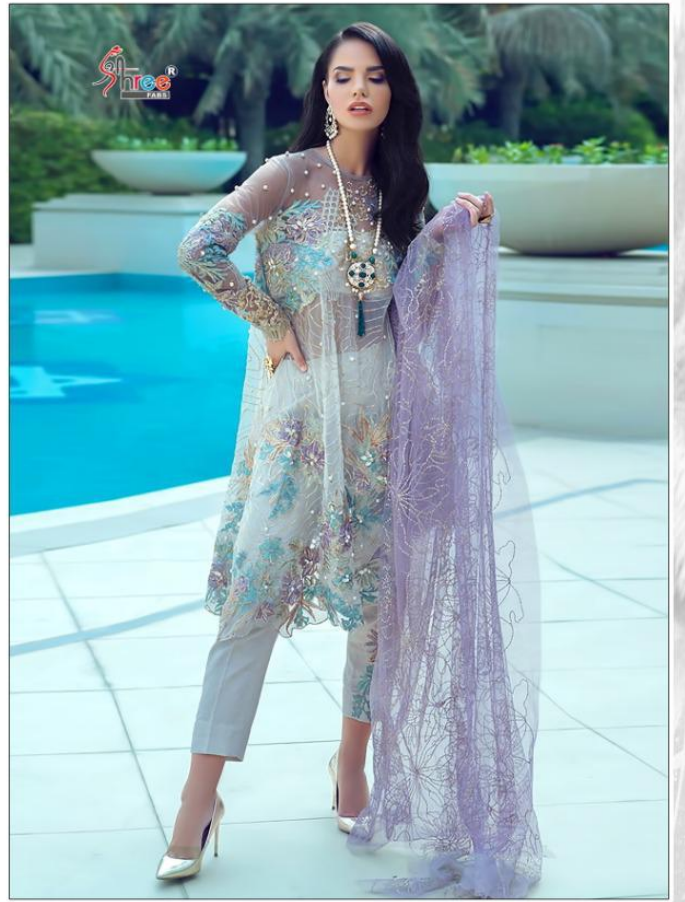

7502

MUSHQ
EMBROIDERED COLLECTION