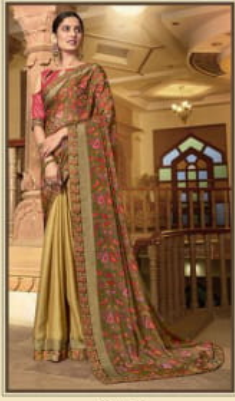

VALLABHI
PRINTS

VALLABHI
PRINTS

Netra

26411

26412

26413

26414

26415

26416

26417

26418

VALLABHI
PRINTS

TIMELESS

Collection

With a world of colors filled into it, the designs come to life and add charm to your personality. Feel absolute gorgeous in this stunning sarees with delicate fabrics and eye-catching designs. Classy and so traditional!