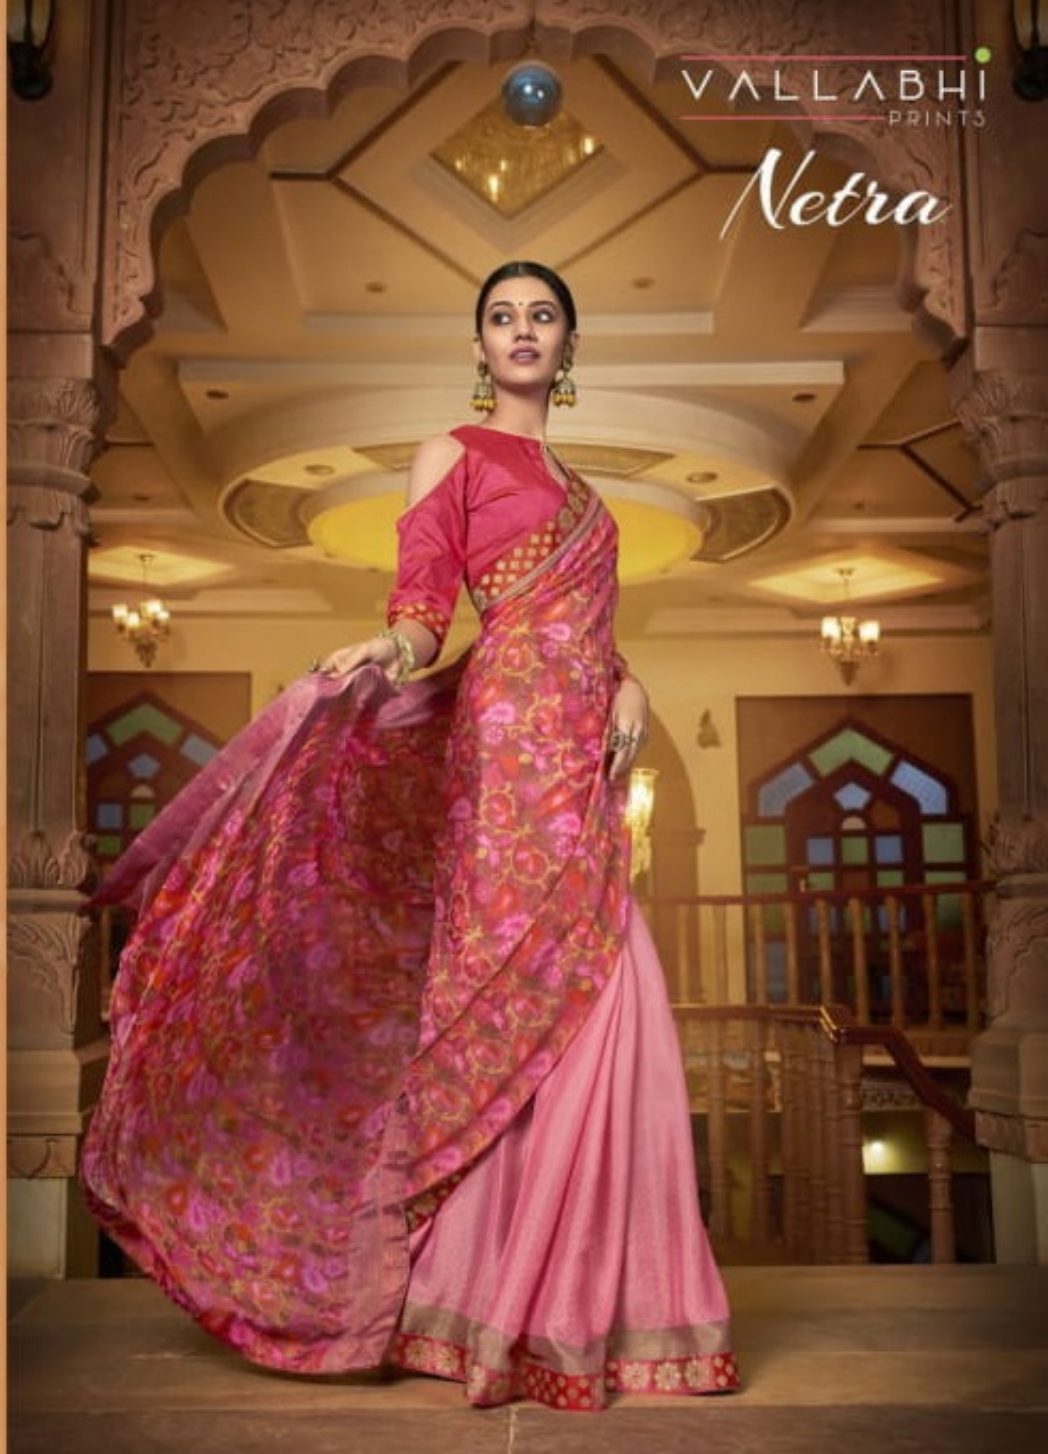

VALLABHI
PRINTS

Netra