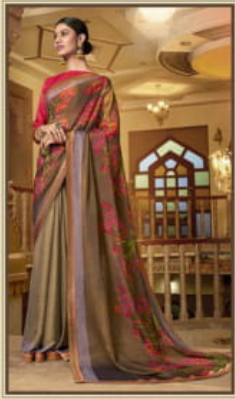

VALLABHI
PRINTS

VALLABHI
PRINTS

Netra

26411

26412

26413

26414

26415

26416

26417

26418

VALLABHI
PRINTS

TIMELESS

Collection

With a world of colors filled into it, the designs come to life and add charm to your personality. Feel absolute gorgeous in this stunning sarees with delicate fabrics and eye-catching designs. Classy and so traditional!