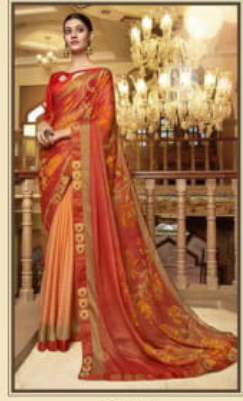

VALLABHI
PRINTS

VALLABHI
PRINTS

Netra

26411

26412

26413

26414

26415

26416

26417

26418

VALLABHI
PRINTS

TIMELESS

Collection

With a world of colors filled into it, the designs come to life and add charm to your personality. Feel absolute gorgeous in this stunning sarees with delicate fabrics and eye-catching designs. Classy and so traditional!