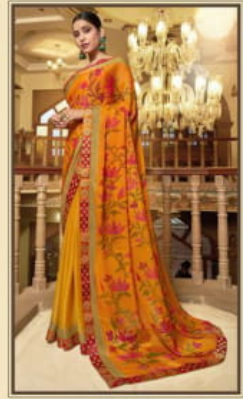

VALLABHI
PRINTS

VALLABHI
PRINTS

Netra

26411

26412

26413

26414

26415

26416

26417

26418

VALLABHI
PRINTS

TIMELESS

Collection

With a world of colors filled into it, the designs come to life and add charm to your personality. Feel absolute gorgeous in this stunning sarees with delicate fabrics and eye-catching designs. Classy and so traditional!