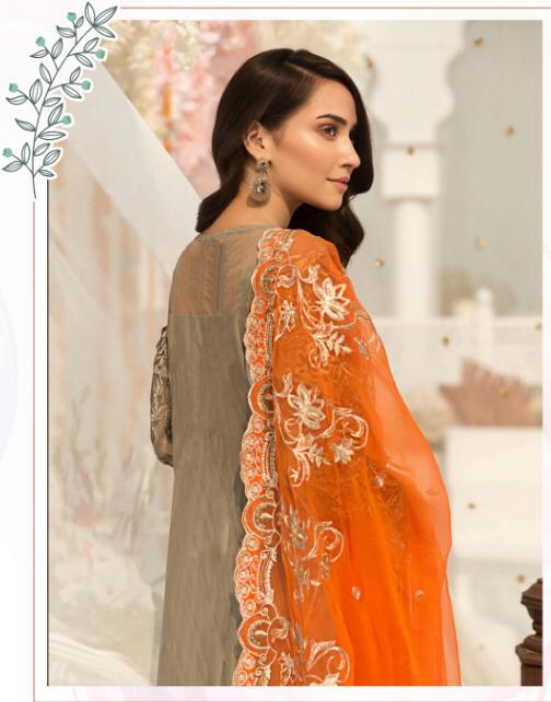

D.No. 21002