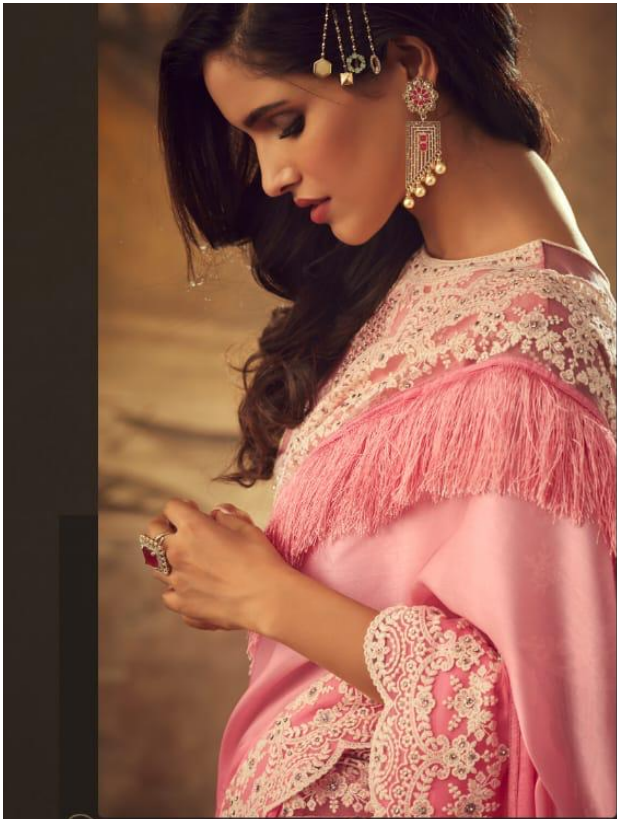

SS-5109

SS-5110

SS-5111

SS-5112

SS-5113