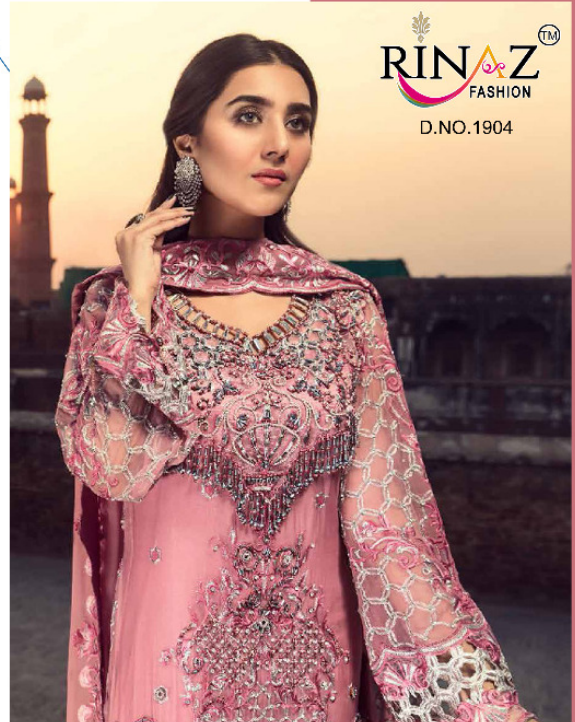

ZEBTAN

Vol-2

D.NO.1901

D.NO.1902

D.NO.1904

D.NO.1903

ZEBTAN
Vol-2

RINAZ
FASHION

D.NO.1905

TOP - NET WITH HEAVY EMBROIDERY
& DIMOND WORK
BOTTOM INNER - NET WITH HEAVY EMBROIDERY
& HEAVY SHANTUN
DUPATTA - NAZNIN WITH HEAVY EMBROIDERY

RINAZ
FASHION
D.NO.1903

TOP - NET WITH HEAVY EMBROIDERY
& DIMOND WORK
BOTTOM INNER - NET WITH HEAVY EMBROIDERY
& HEAVY SHANTUN
DUPATTA - NAZNIN WITH HEAVY EMBROIDERY