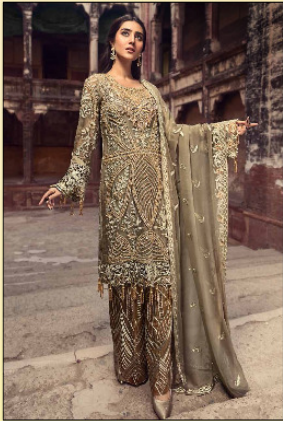

ZEBTAN

Vol-2

D.NO.1901

D.NO.1902

D.NO.1904

D.NO.1903

ZEBTAN
Vol-2

RINAZ
FASHION

D.NO.1905

TOP - NET WITH HEAVY EMBROIDERY
& DIMOND WORK
BOTTOM INNER - NET WITH HEAVY EMBROIDERY
& HEAVY SHANTUN
DUPATTA - NAZNIN WITH HEAVY EMBROIDERY

RINAZ
FASHION
D.NO.1903

TOP - NET WITH HEAVY EMBROIDERY
& DIMOND WORK
BOTTOM INNER - NET WITH HEAVY EMBROIDERY
& HEAVY SHANTUN
DUPATTA - NAZNIN WITH HEAVY EMBROIDERY