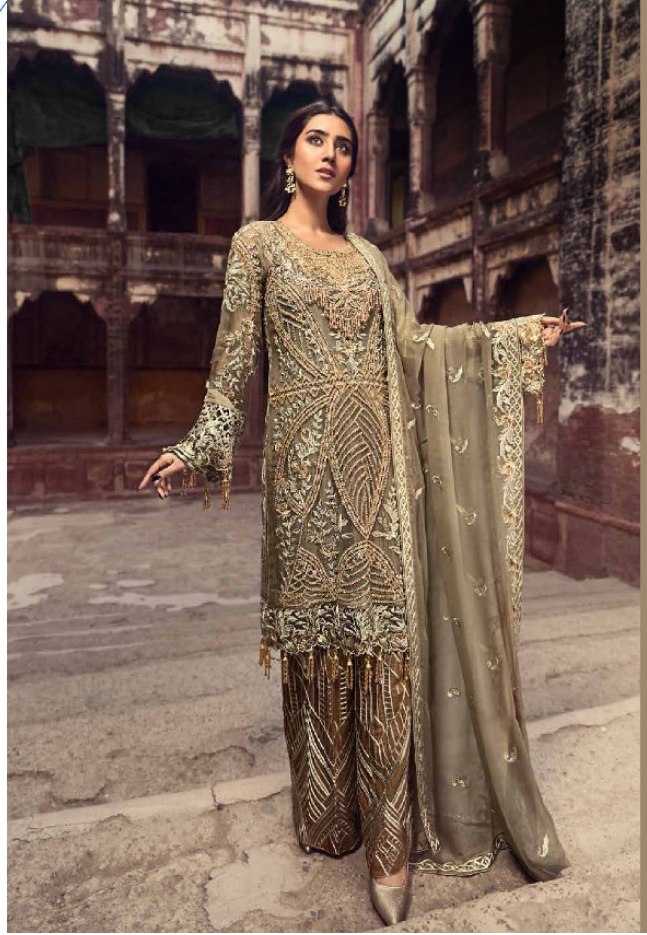

D.NO.1905

TOP - NET WITH HEAVY EMBROIDERY
& DIMOND WORK
BOTTOM INNER - NET WITH HEAVY EMBROIDERY
& HEAVY SHANTUN
DUPATTA - NAZNIN WITH HEAVY EMBROIDERY

RINAZ
FASHION
D.NO.1903

TOP - NET WITH HEAVY EMBROIDERY
& DIMOND WORK
BOTTOM INNER - NET WITH HEAVY EMBROIDERY
& HEAVY SHANTUN
DUPATTA - NAZNIN WITH HEAVY EMBROIDERY