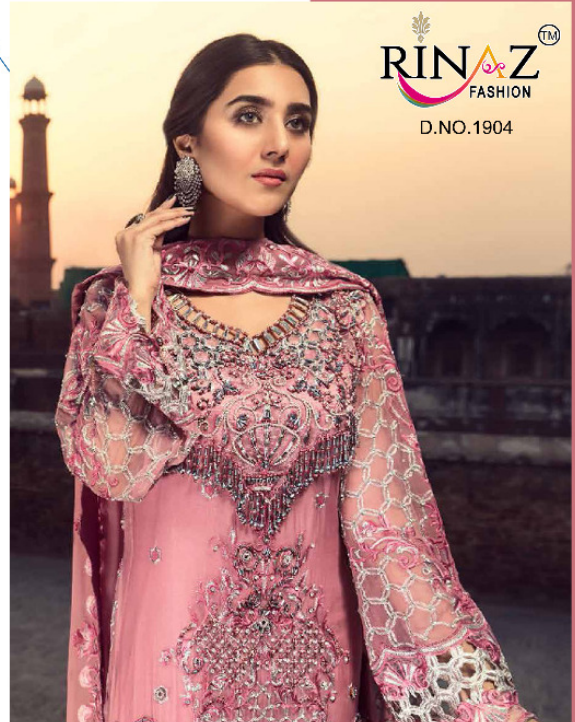

RINAZTM
FASHION

ZEBTAN Vol-2

D.NO.1901

D.NO.1902

D.NO.1904

D.NO.1903

ZEBTAN
Vol-2

RINAZTM
FASHION

D.NO.1905

TOP - NET WITH HEAVY EMBROIDERY
& DIMOND WORK
BOTTOM INNER - NET WITH HEAVY EMBROIDERY
& HEAVY SHANTUN
DUPATTA - NAZNIN WITH HEAVY EMBROIDERY

RINAZ
FASHION
D.NO.1903

TOP - NET WITH HEAVY EMBROIDERY
& DIMOND WORK
BOTTOM INNER - NET WITH HEAVY EMBROIDERY
& HEAVY SHANTUN
DUPATTA - NAZNIN WITH HEAVY EMBROIDERY