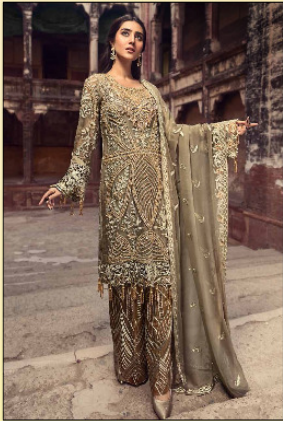

RINAZTM
FASHION

ZEBTAN Vol-2

D.NO.1901

D.NO.1902

D.NO.1904

D.NO.1903

ZEBTAN
Vol-2

RINAZTM
FASHION

D.NO.1905

TOP - NET WITH HEAVY EMBROIDERY
& DIMOND WORK
BOTTOM INNER - NET WITH HEAVY EMBROIDERY
& HEAVY SHANTUN
DUPATTA - NAZNIN WITH HEAVY EMBROIDERY

RINAZ
FASHION
D.NO.1903

TOP - NET WITH HEAVY EMBROIDERY
& DIMOND WORK
BOTTOM INNER - NET WITH HEAVY EMBROIDERY
& HEAVY SHANTUN
DUPATTA - NAZNIN WITH HEAVY EMBROIDERY