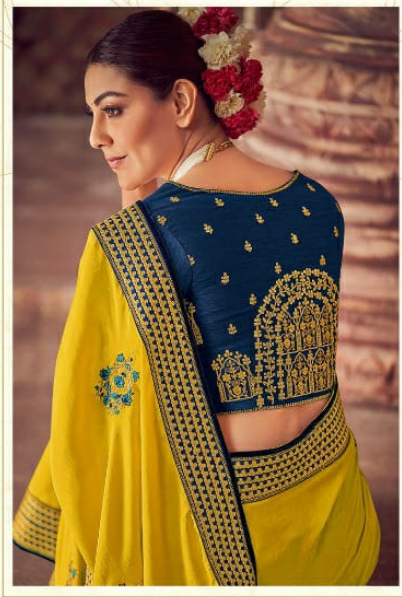

KAJAL AGGARWAL

kimora[®]
KAJAL & KIMORA

• KS-1117 •

Krishna Creation

Krishna Creation

• KS-1114 •

• KS-1102 •

Krishna Creation

Krishna Creation

• KS-1103 •

KIMORA®
featuring Kajal Aggarwal

Kajal

our heartfelt thanks to Ms. Kajal Aggarwal, the renowned actress, for lending her poise and elegance to our new range of exquisite silk embroidered bridal saris. with grace and confidence in equal measure, she personifies the muse of kimora.