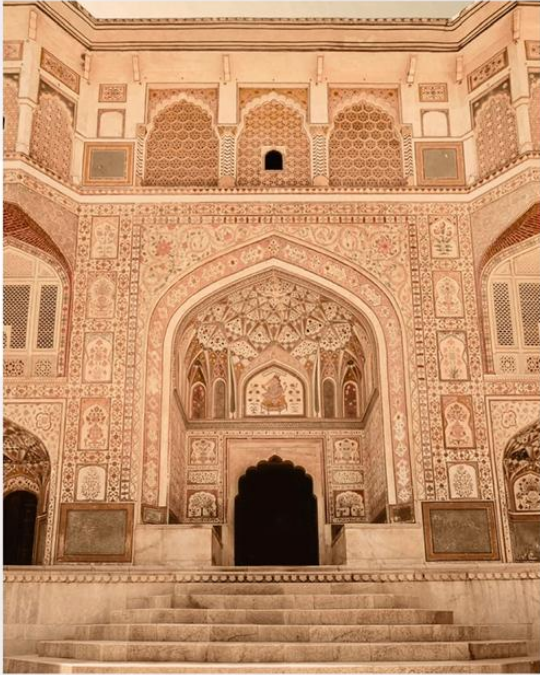

ممتاز آرٹس
MUMTAZ ARTS®
Regina di legge