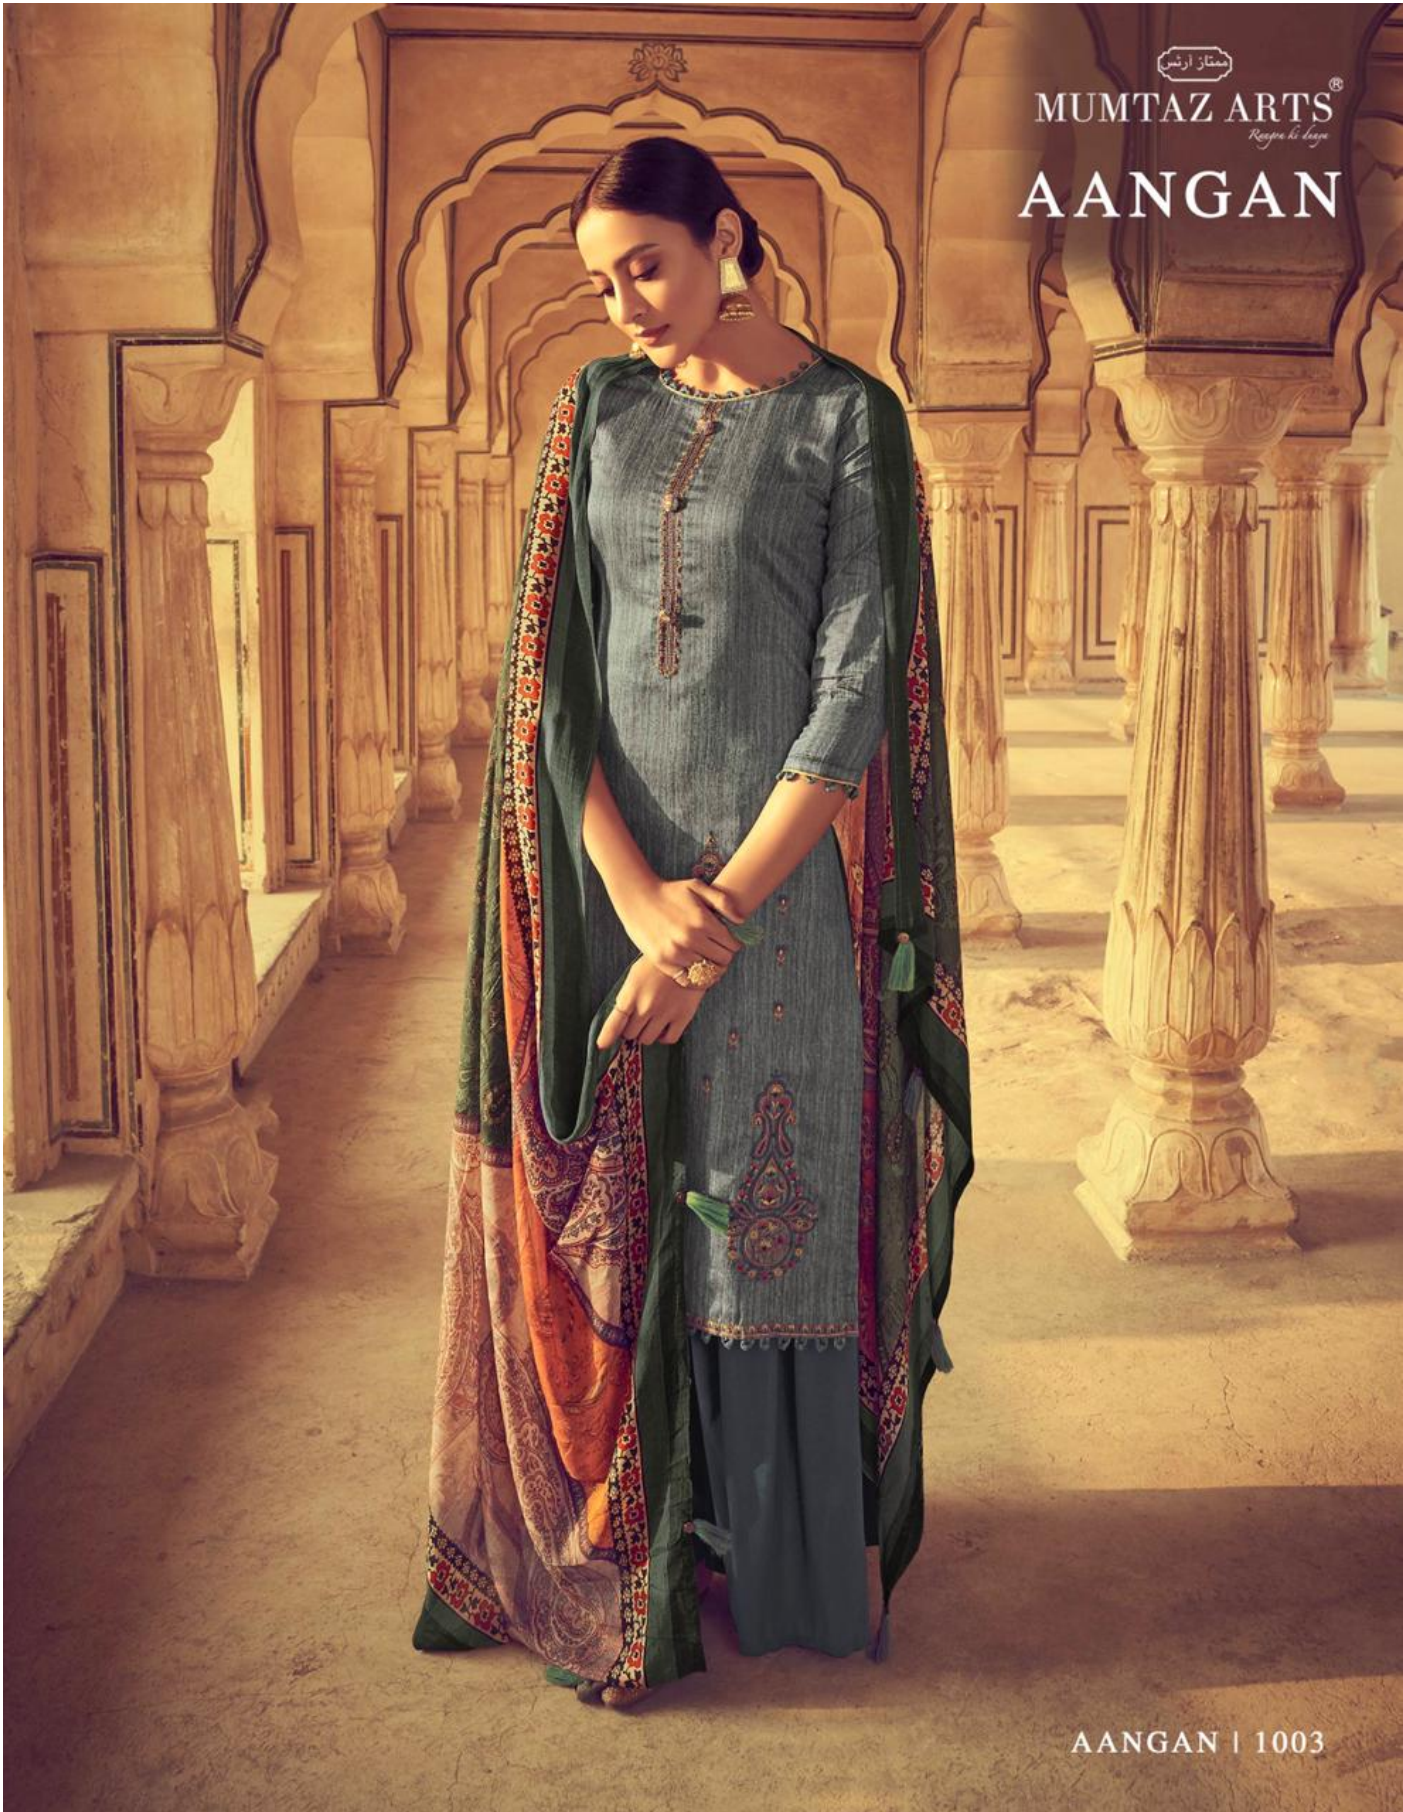

ممتاز آرٹس

MUMTAZ ARTS®
Rangra ki Rangra

AANGAN

AANGAN | 1003