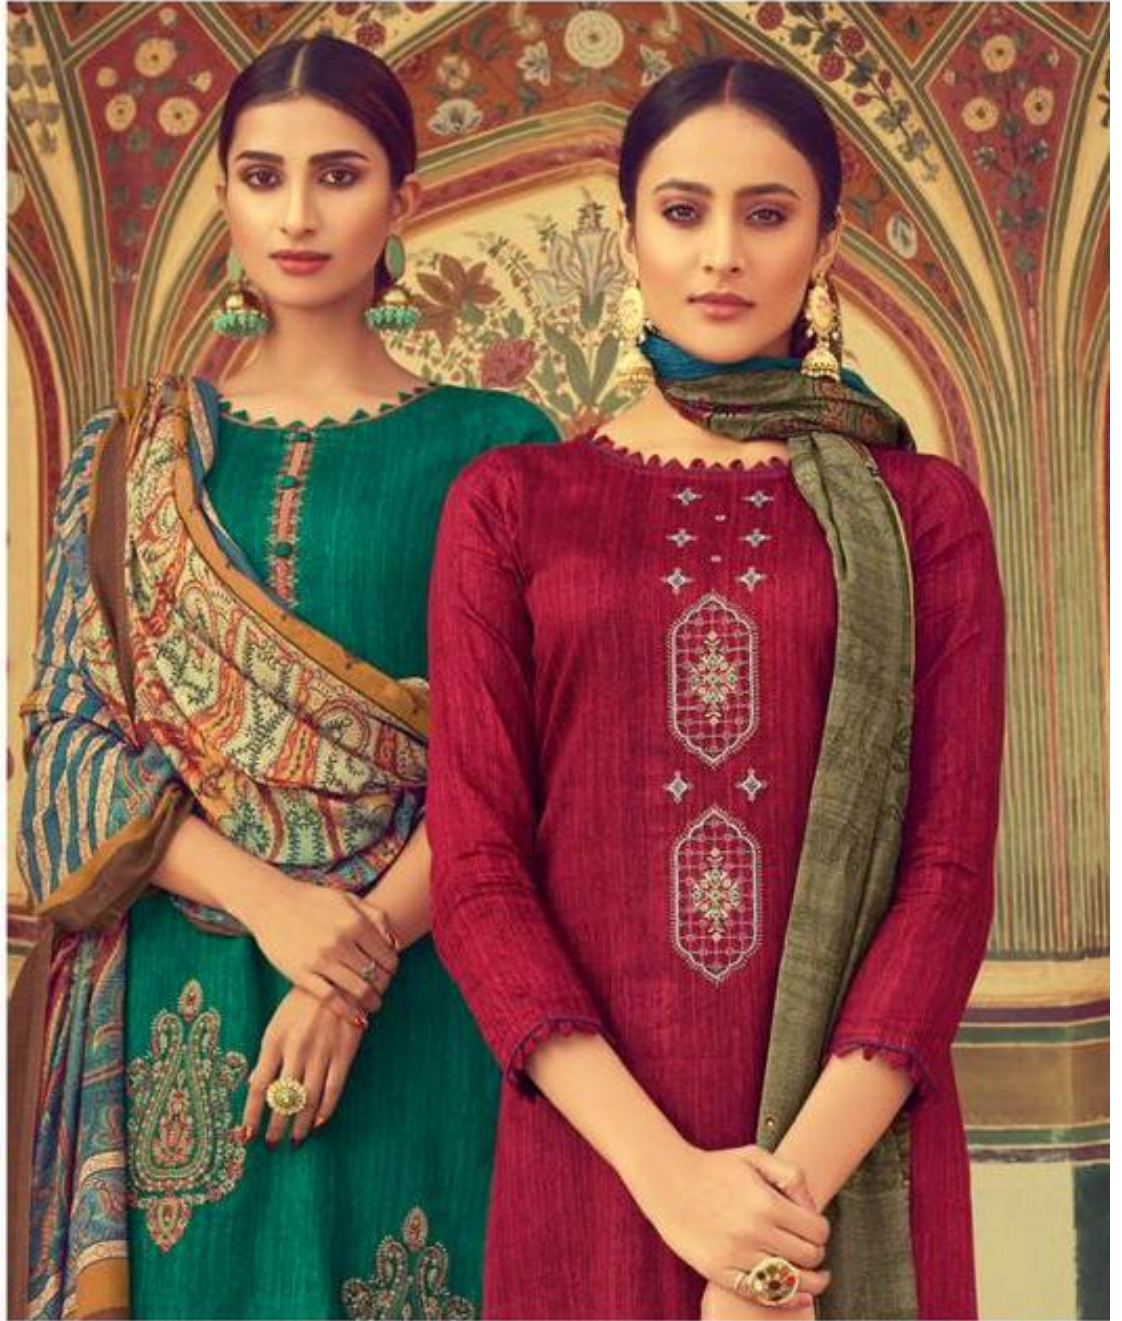

ممتاز آرٹس

MUMTAZ ARTS®
Rang-e-Ki-Dunya

A
A
N
G
A
N

MESMERIZING MASTERPIECES
A GLORIOUS TRIBUTE TO A WOMEN

B R E A T H T A K I N G B E A U T I E S