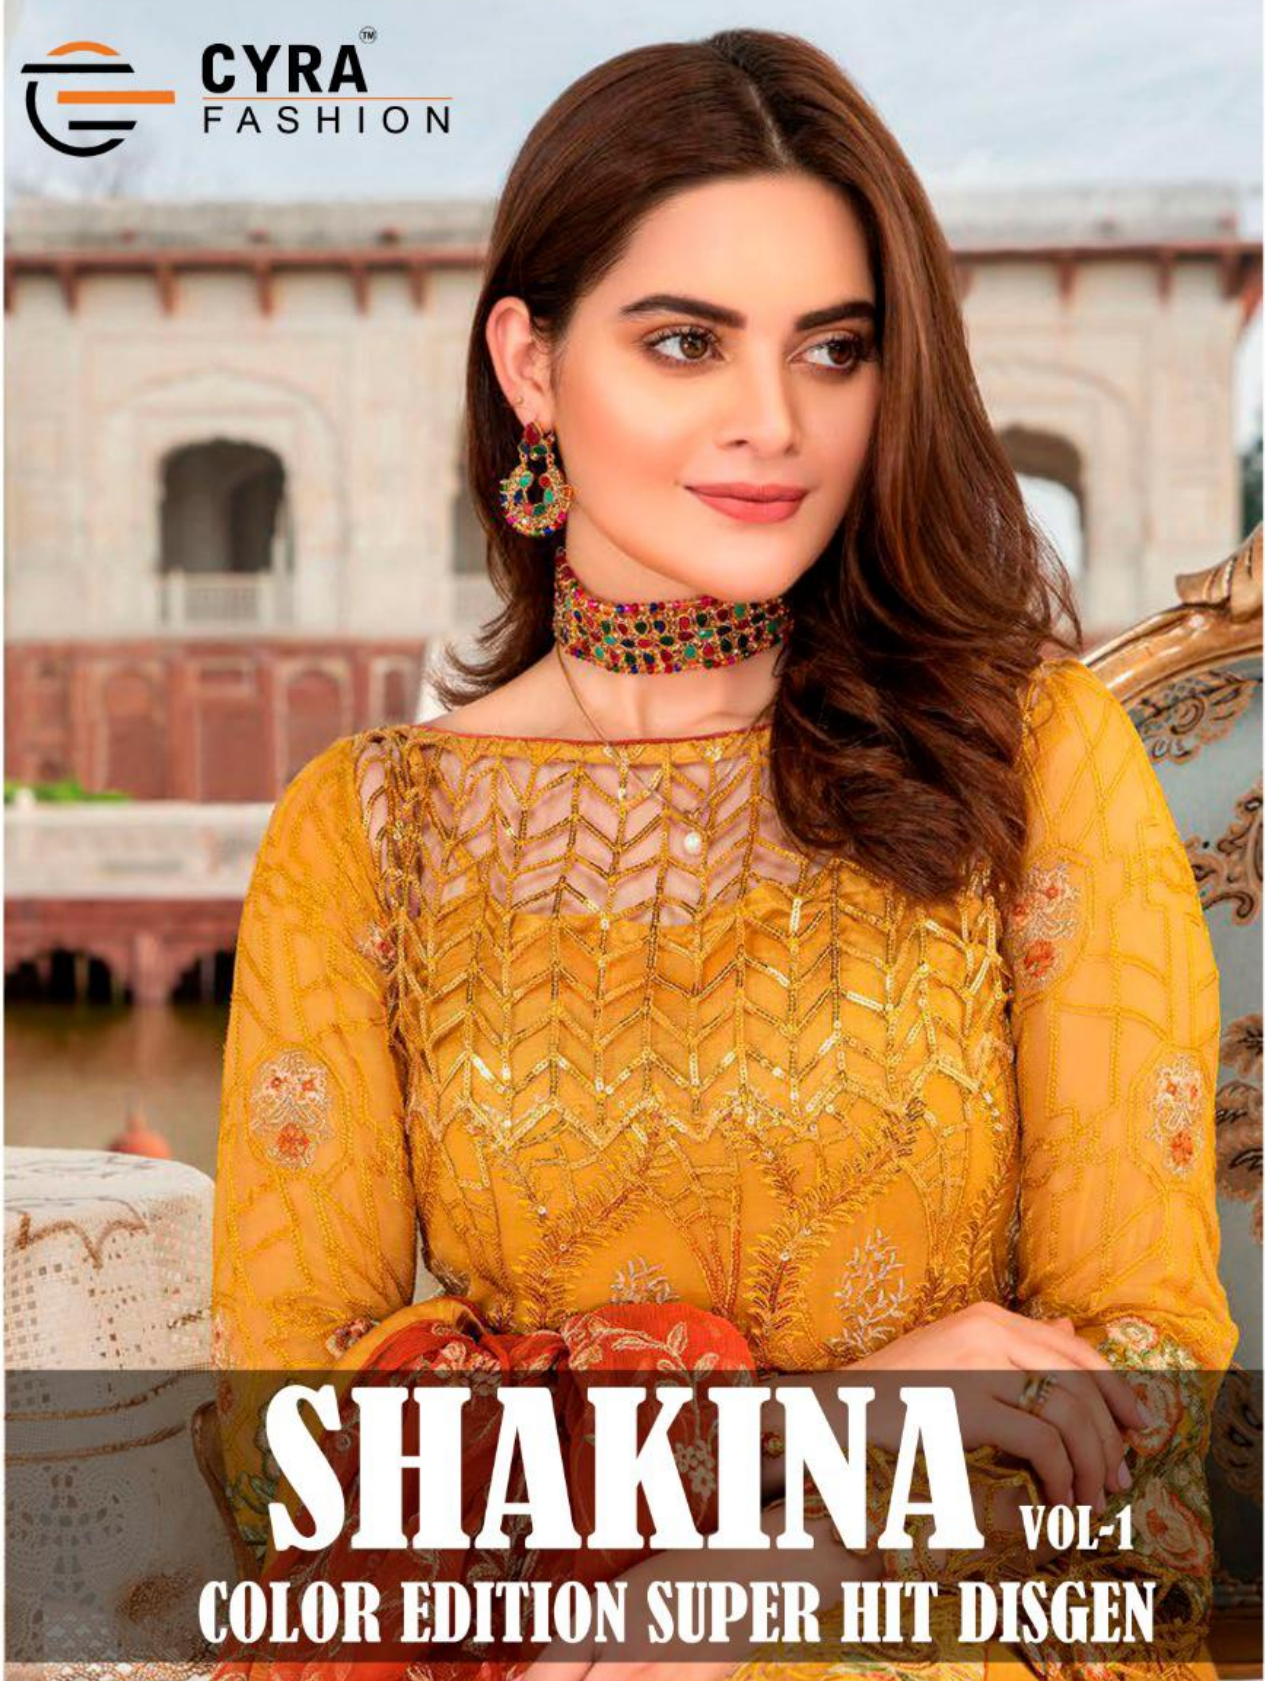

CYRATM
FASHION

SHAKINA VOL-1
COLOR EDITION SUPER HIT DISGEN

D.No. 14003-B

D.No. 14003-F

CYRATM
FASHION

SHAKINA VOL-1
COLOR EDITION SUPER HIT DISGEN

D.No.	TOP	BOTTOM	DUPATTA
14003-A	Havey Net Embroidery Work With Handwork	Santoon With Embroidery Patches	Heavy Embroidery Work
14003-B	Havey Net Embroidery Work With Handwork	Santoon With Embroidery Patches	Heavy Embroidery Work
14003-C	Havey Net Embroidery Work With Handwork	Santoon With Embroidery Patches	Heavy Embroidery Work
14003-D	Havey Net Embroidery Work With Handwork	Santoon With Embroidery Patches	Heavy Embroidery Work
14003-E	Havey Net Embroidery Work With Handwork	Santoon With Embroidery Patches	Heavy Embroidery Work
14003-F	Havey Net Embroidery Work With Handwork	Santoon With Embroidery Patches	Heavy Embroidery Work

D.No. 14004-D

D.No. 14004-E

D.No. 14004-F

D.No. 14003-D

D.No. 14003-A

CYRATM
FASHION

SHAKINA VOL-1
COLOR EDITION SUPER HIT DISGEN