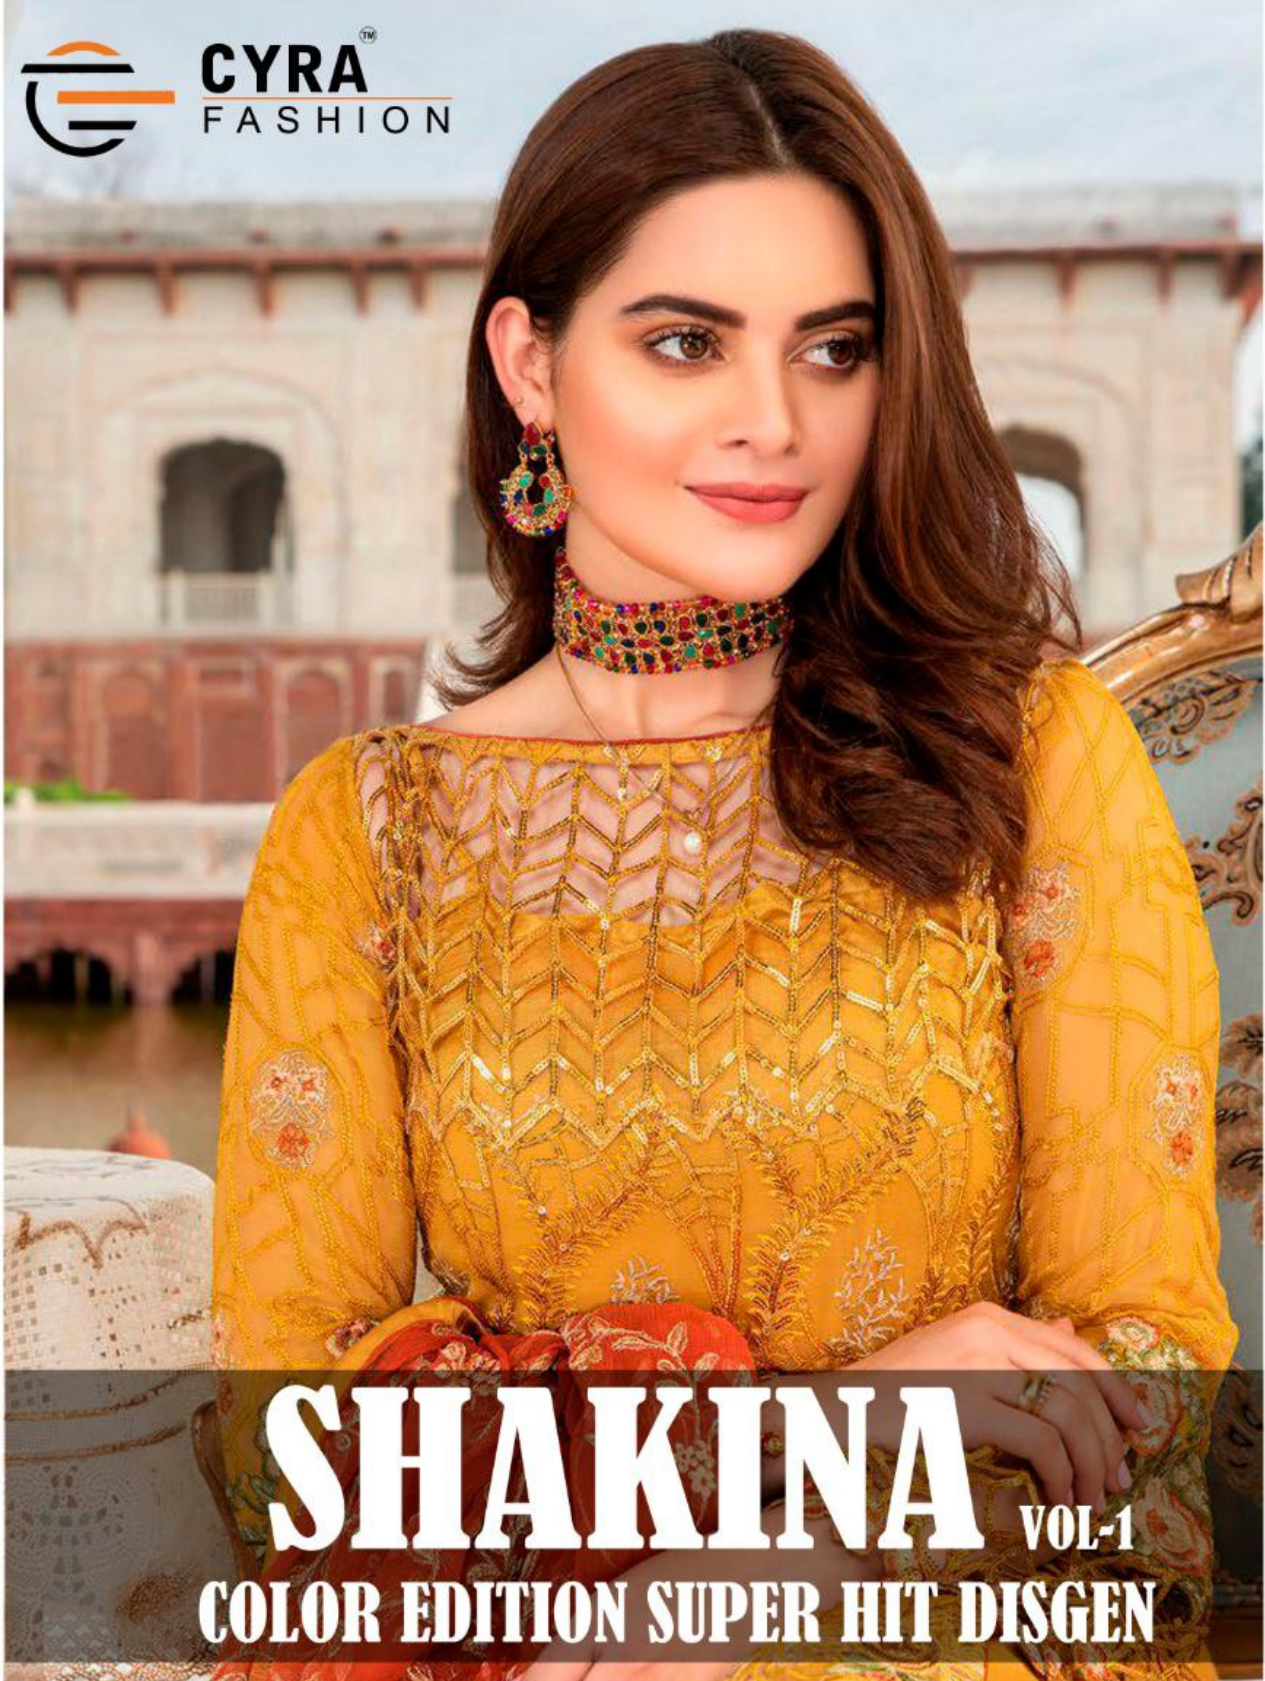

**CYRA**<sup>TM</sup>  
FASHION

**SHAKINA** VOL-1  
COLOR EDITION SUPER HIT DISGEN

D.No. 14003-B

D.No. 14003-F

**CYRA**<sup>TM</sup>  
FASHION

**SHAKINA** VOL-1  
COLOR EDITION SUPER HIT DISGEN

D.No.	TOP	BOTTOM	DUPATTA
14003-A	Havey Net Embroidery Work With Handwork	Santoon With Embroidery Patches	Heavy Embroidery Work
14003-B	Havey Net Embroidery Work With Handwork	Santoon With Embroidery Patches	Heavy Embroidery Work
14003-C	Havey Net Embroidery Work With Handwork	Santoon With Embroidery Patches	Heavy Embroidery Work
14003-D	Havey Net Embroidery Work With Handwork	Santoon With Embroidery Patches	Heavy Embroidery Work
14003-E	Havey Net Embroidery Work With Handwork	Santoon With Embroidery Patches	Heavy Embroidery Work
14003-F	Havey Net Embroidery Work With Handwork	Santoon With Embroidery Patches	Heavy Embroidery Work

D.No. 14004-D

D.No. 14004-E

D.No. 14004-F

D.No. 14003-D

D.No. 14003-A

**CYRA**<sup>TM</sup>  
FASHION

**SHAKINA** VOL-1  
COLOR EDITION SUPER HIT DISGEN