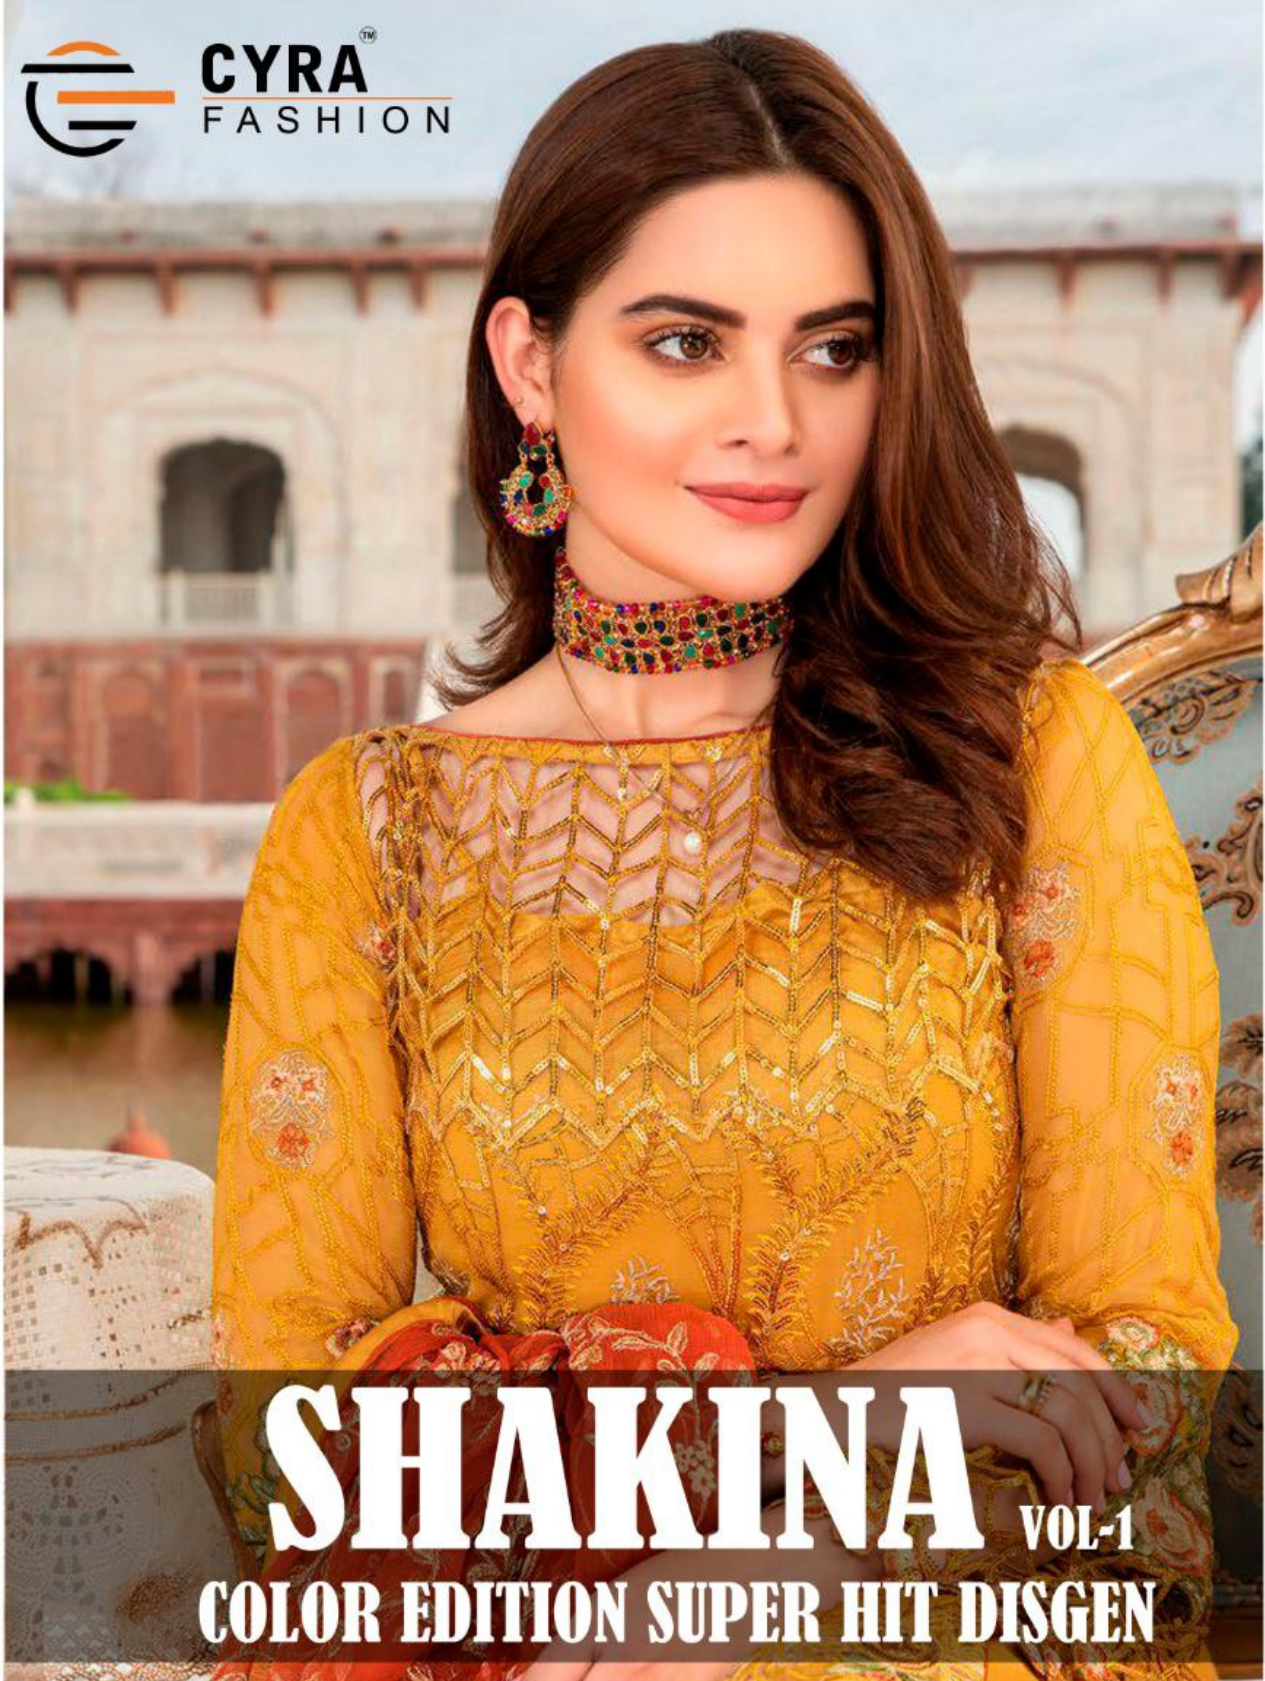

CYRATM
FASHION

SHAKINA VOL-1
COLOR EDITION SUPER HIT DISGEN

D.No. 14003-B

D.No. 14003-F

CYRATM
FASHION

SHAKINA VOL-1
COLOR EDITION SUPER HIT DISGEN

D.No.	TOP	BOTTOM	DUPATTA
14003-A	Havey Net Embroidery Work With Handwork	Santoon With Embroidery Patches	Heavy Embroidery Work
14003-B	Havey Net Embroidery Work With Handwork	Santoon With Embroidery Patches	Heavy Embroidery Work
14003-C	Havey Net Embroidery Work With Handwork	Santoon With Embroidery Patches	Heavy Embroidery Work
14003-D	Havey Net Embroidery Work With Handwork	Santoon With Embroidery Patches	Heavy Embroidery Work
14003-E	Havey Net Embroidery Work With Handwork	Santoon With Embroidery Patches	Heavy Embroidery Work
14003-F	Havey Net Embroidery Work With Handwork	Santoon With Embroidery Patches	Heavy Embroidery Work