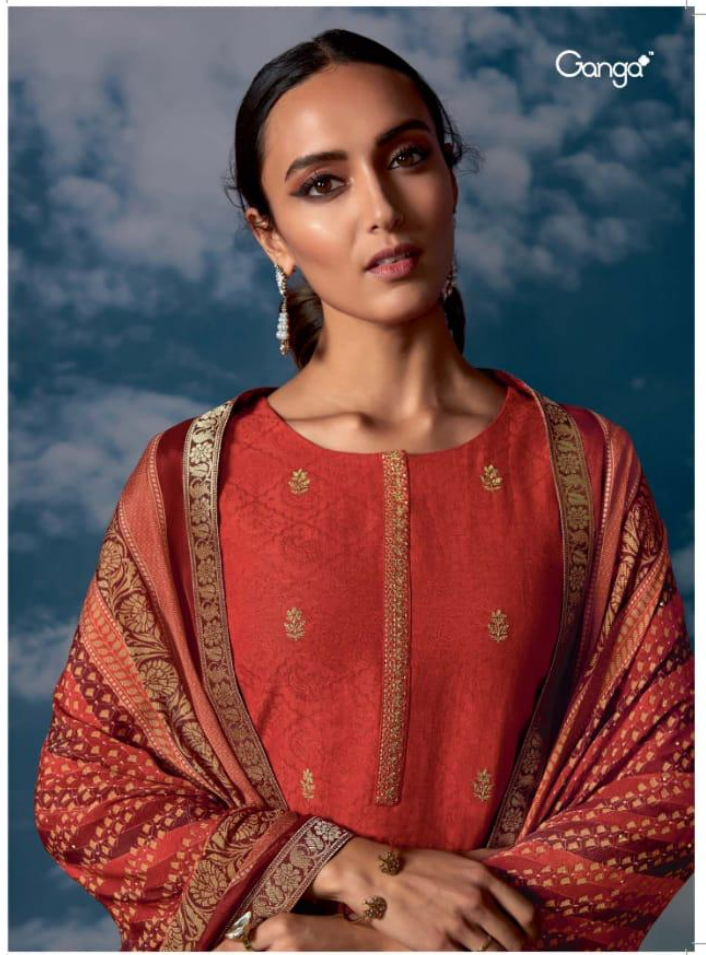

8407

MEGH
SLEEP IN THE CLOUDS,
DREAM IN THE SKY...