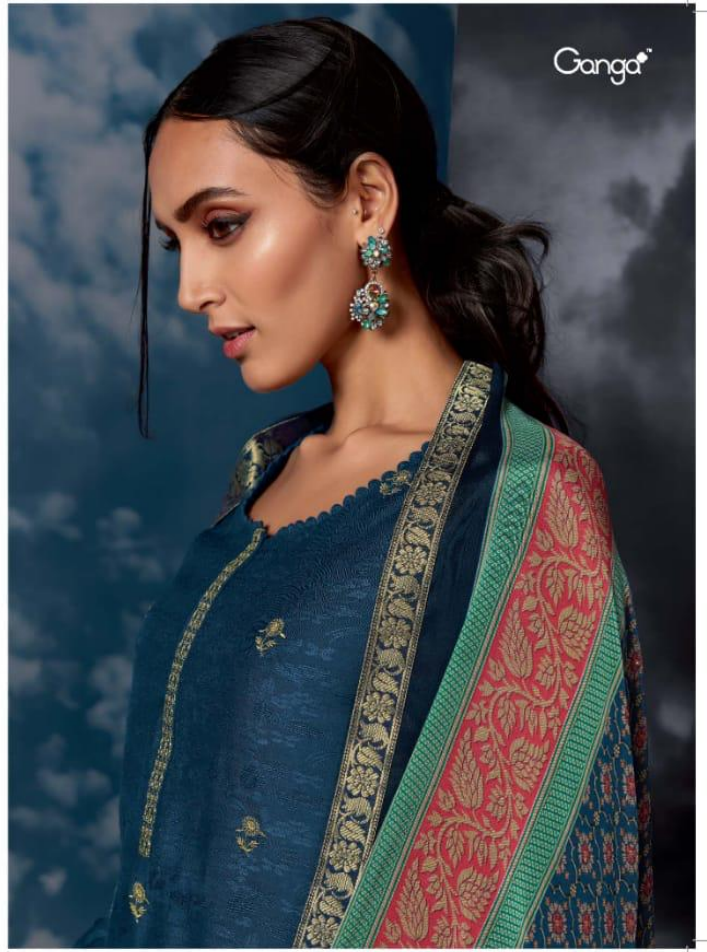

8409

MEGH
SLEEP IN THE CLOUDS,
DREAM IN THE SKY...