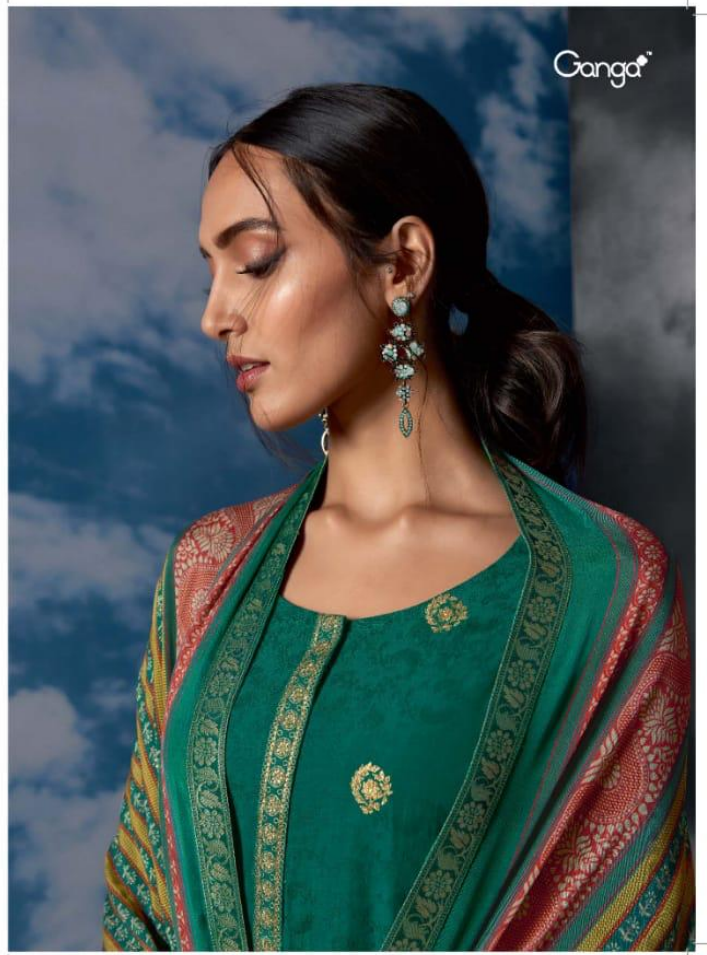

8403

MEGH
SLEEP IN THE CLOUDS.
DREAM IN THE SKY...